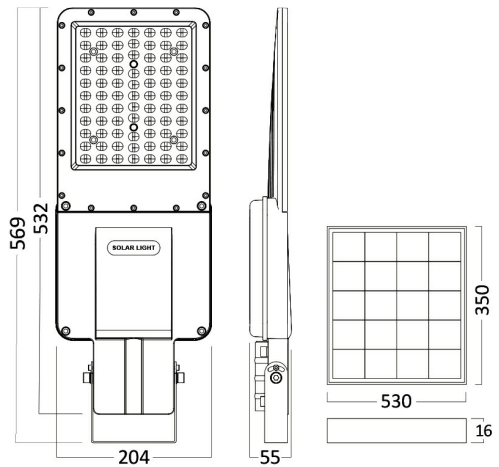

PRODUCT DATASHEET

MODEL NO BT43-29132

DESCRIPTION BRY-SOLAR-ST02-100W-6500K-SNS-IP65-SOLAR STREET LI

Luminare is intended to use in outdoor applications

General Characteristics

Model No	:	BT43-29132
Main Family	:	Outdoor Lighting
Sub Family	:	LED Solar Light
Type	:	Solar
Body Color	:	Grey
Lamp Shape	:	N/A
Dimmable	:	Dimmable
Light Source	:	LED
Warranty	:	2 years(1 year for battery)
Class	:	Class III
IP	:	IP65
IK	:	IK08

Electrical Characteristics

Lifetime	:	20000 h
Voltage	:	Solar Panel Energy
Material	:	Aluminium
Working Temperature	:	-20 C+40 C
Working Time	:	10-12 h
Capacity Watt	:	100 w

Package Informations

N.W.	:	17,44 kgs
G.W.	:	20,20 kgs
PCS/CTN	:	4 pcs
Length	:	370 mm
Width	:	360 mm
Height	:	580 mm
EAN	:	5949097729690

Dimensions & Weight

P. Length	:	537 mm
P. Width	:	205 mm
P. Height	:	51 mm
Weight	:	4360 gr

Sensor Informations

Sensor Type	:	Microwave
Detection Distance	:	5m-8m
Detection Angle	:	180° Degrees
Time Delay	:	10sec-1min

Solar Informations

Solar Panel	:	5V, 30W
Solar Power	:	15w