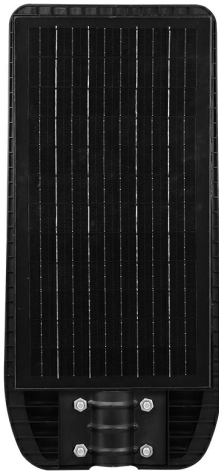

PRODUCT DATASHEET

MODEL NO BT43-05031

DESCRIPTION BRY-SOLAR-ST01-50W-6500K-SNS-IP65-SOLAR STREET LIG

Luminare is intended to use in outdoor applications

General Characteristics

Model No	:	BT43-05031
Main Family	:	Outdoor Lighting
Sub Family	:	LED Solar Light
Type	:	Solar
Body Color	:	Black
Lamp Shape	:	N/A
Dimmable	:	Not-Dimmable
Light Source	:	LED
Warranty	:	2 years(1 year for battery)
Class	:	Class III
IP	:	IP65

Electrical Characteristics

Lifetime	:	20000 h
Voltage	:	Solar Panel Energy
Material	:	PC
Working Temperature	:	-20 C+40 C
Working Time	:	10-12 h
Capacity Watt	:	50 w

Package Informations

N.W.	:	11,70 kgs
G.W.	:	13,30 kgs
PCS/CTN	:	10 pcs
Length	:	530 mm
Width	:	530 mm
Height	:	270 mm
EAN	:	5949097729676

Battery Informations

Battery Capacity	:	3,2V 15AH LiFePO4
Charging Time	:	6 h-8 h

Product Characteristics

Wattage	:	100 w
Color Temperature	:	6500K
Quse Lumen	:	1800 lm
Color Rendering Index (CRI)	:	>70
Beam Angle	:	120° Degrees
Color Category	:	Cool White

Solar Informations

Solar Panel	:	6V, 15W
Solar Power	:	12w