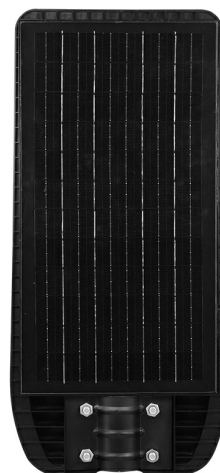

PRODUCT DATASHEET

MODEL NO BT43-05031

DESCRIPTION BRY-SOLAR-ST01-50W-6500K-SNS-IP65-SOLAR STREET LIG

Luminare is intended to use in outdoor applications

General Characteristics

Model No	:	BT43-05031
Main Family	:	Outdoor Lighting
Sub Family	:	LED Solar Light
Type	:	Solar
Body Color	:	Black
Lamp Shape	:	N/A
Dimmable	:	Not-Dimmable
Light Source	:	LED
Warranty	:	2 years(1 year for battery)
Class	:	Class III
IP	:	IP65

Electrical Characteristics

Lifetime	:	20000 h
Voltage	:	Solar Panel Energy
Material	:	PC
Working Temperature	:	-20 C+40 C
Working Time	:	10-12 h
Capacity Watt	:	50 w

Package Informations

N.W.	:	11,70 kgs
G.W.	:	13,30 kgs
PCS/CTN	:	10 pcs
Length	:	530 mm
Width	:	530 mm
Height	:	270 mm
EAN	:	5949097729676

Battery Informations

Battery Capacity	:	3,2V 15AH LiFePO4
Charging Time	:	6 h-8 h

Product Characteristics

Wattage	:	100 w
Color Temperature	:	6500K
Quse Lumen	:	1800 lm
Color Rendering Index (CRI)	:	>70
Beam Angle	:	120° Degrees
Color Category	:	Cool White

Solar Informations

Solar Panel	:	6V, 15W
Solar Power	:	12w