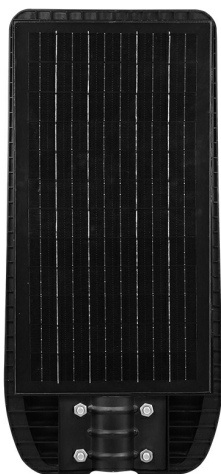

PRODUCT DATASHEET

MODEL NO BT43-05031

DESCRIPTION BRY-SOLAR-ST01-50W-6500K-SNS-IP65-SOLAR STREET LIG

Luminare is intended to use in outdoor applications

General Characteristics

Model No	:	BT43-05031
Main Family	:	Outdoor Lighting
Sub Family	:	LED Solar Light
Type	:	Solar
Body Color	:	Black
Lamp Shape	:	N/A
Dimmable	:	Not-Dimmable
Light Source	:	LED
Warranty	:	2 years(1 year for battery)
Class	:	Class III
IP	:	IP65

Electrical Characteristics

Lifetime	:	20000 h
Voltage	:	Solar Panel Energy
Material	:	PC
Working Temperature	:	-20 C+40 C
Working Time	:	10-12 h
Capacity Watt	:	50 w

Package Informations

N.W.	:	11,70 kgs
G.W.	:	13,30 kgs
PCS/CTN	:	10 pcs
Length	:	530 mm
Width	:	530 mm
Height	:	270 mm
EAN	:	5949097729676

Battery Informations

Battery Capacity	:	3,2V 15AH LiFePO4
Charging Time	:	6 h-8 h

Product Characteristics

Wattage	:	100 w
Color Temperature	:	6500K
Quse Lumen	:	1800 lm
Color Rendering Index (CRI)	:	>70
Beam Angle	:	120° Degrees
Color Category	:	Cool White

Solar Informations

Solar Panel	:	6V, 15W
Solar Power	:	12w