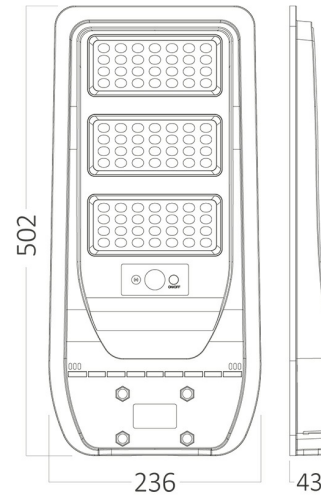

PRODUCT DATASHEET

MODEL NO BT43-05031

DESCRIPTION BRY-SOLAR-ST01-50W-6500K-SNS-IP65-SOLAR STREET LIG

Luminare is intended to use in outdoor applications

General Characteristics

Model No	:	BT43-05031
Main Family	:	Outdoor Lighting
Sub Family	:	LED Solar Light
Type	:	Solar
Body Color	:	Black
Lamp Shape	:	N/A
Dimmable	:	Not-Dimmable
Light Source	:	LED
Warranty	:	2 years(1 year for battery)
Class	:	Class III
IP	:	IP65

Electrical Characteristics

Lifetime	:	20000 h
Voltage	:	Solar Panel Energy
Material	:	PC
Working Temperature	:	-20 C+40 C
Working Time	:	10-12 h
Capacity Watt	:	50 w

Package Informations

N.W.	:	11,70 kgs
G.W.	:	13,30 kgs
PCS/CTN	:	10 pcs
Length	:	530 mm
Width	:	530 mm
Height	:	270 mm
EAN	:	5949097729676

Battery Informations

Battery Capacity	:	3,2V 15AH LiFePO4
Charging Time	:	6 h-8 h

Product Characteristics

Wattage	:	100 w
Color Temperature	:	6500K
Quse Lumen	:	1800 lm
Color Rendering Index (CRI)	:	>70
Beam Angle	:	120° Degrees
Color Category	:	Cool White

Dimensions & Weight

P. Length	:	630 mm
P. Width	:	240 mm
P. Height	:	55 mm
Weight	:	2340 gr

Sensor Informations

Sensor Type	:	Microwave
Detection Distance	:	5m-8m
Detection Angle	:	180° Degrees
Time Delay	:	15sec