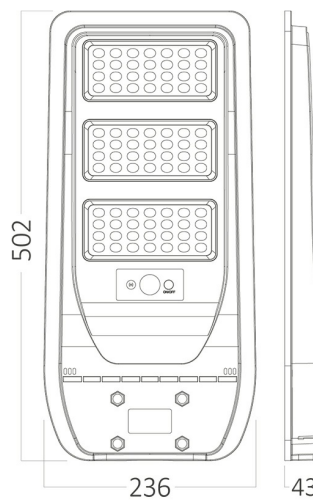

PRODUCT DATASHEET

MODEL NO BT43-05031

DESCRIPTION BRY-SOLAR-ST01-50W-6500K-SNS-IP65-SOLAR STREET LIG

Luminare is intended to use in outdoor applications

General Characteristics

Model No	:	BT43-05031
Main Family	:	Outdoor Lighting
Sub Family	:	LED Solar Light
Type	:	Solar
Body Color	:	Black
Lamp Shape	:	N/A
Dimmable	:	Not-Dimmable
Light Source	:	LED
Warranty	:	2 years(1 year for battery)
Class	:	Class III
IP	:	IP65

Electrical Characteristics

Lifetime	:	20000 h
Voltage	:	Solar Panel Energy
Material	:	PC
Working Temperature	:	-20 C+40 C
Working Time	:	10-12 h
Capacity Watt	:	50 w

Package Informations

N.W.	:	11,70 kgs
G.W.	:	13,30 kgs
PCS/CTN	:	10 pcs
Length	:	530 mm
Width	:	530 mm
Height	:	270 mm
EAN	:	5949097729676

Battery Informations

Battery Capacity	:	3,2V 15AH LiFePO4
Charging Time	:	6 h-8 h

Product Characteristics

Wattage	:	100 w
Color Temperature	:	6500K
Quse Lumen	:	1800 lm
Color Rendering Index (CRI)	:	>70
Beam Angle	:	120° Degrees
Color Category	:	Cool White

Dimensions & Weight

P. Length	:	630 mm
P. Width	:	240 mm
P. Height	:	55 mm
Weight	:	2340 gr

Sensor Informations

Sensor Type	:	Microwave
Detection Distance	:	5m-8m
Detection Angle	:	180° Degrees
Time Delay	:	15sec