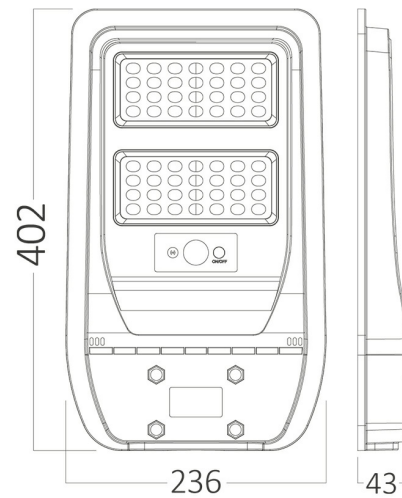

PRODUCT DATASHEET

MODEL NO BT43-03031

DESCRIPTION BRY-SOLAR-ST01-30W-6500K-SNS-IP65-SOLAR STREET LIG

Luminare is intended to use in outdoor applications

General Characteristics

Model No	:	BT43-03031
Main Family	:	Outdoor Lighting
Sub Family	:	LED Solar Light
Type	:	Solar
Body Color	:	Black
Lamp Shape	:	N/A
Dimmable	:	Not-Dimmable
Light Source	:	LED
Warranty	:	2 years(1 year for battery)
Class	:	Class III
IP	:	IP65

Electrical Characteristics

Lifetime	:	20000 h
Voltage	:	Solar Panel Energy
Material	:	PC
Working Temperature	:	-20 C+40 C
Working Time	:	10-12 h
Capacity Watt	:	30 w

Package Informations

N.W.	:	8,30 kgs
G.W.	:	9,70 kgs
PCS/CTN	:	10 pcs
Length	:	525 mm
Width	:	425 mm
Height	:	265 mm
EAN	:	5949097729669

Battery Informations

Battery Capacity	:	3,2V 10AH LiFePO4
Charging Time	:	6 h-8 h

Product Characteristics

Wattage	:	50 w
Color Temperature	:	6500K
Quse Lumen	:	1350 lm
Color Rendering Index (CRI)	:	>70
Beam Angle	:	120° Degrees
Color Category	:	Cool White

Dimensions & Weight

P. Length	:	490 mm
P. Width	:	227 mm
P. Height	:	55 mm
Weight	:	1660 gr

Sensor Informations

Sensor Type	:	Microwave
Detection Distance	:	5m-8m
Detection Angle	:	180° Degrees
Time Delay	:	15sec