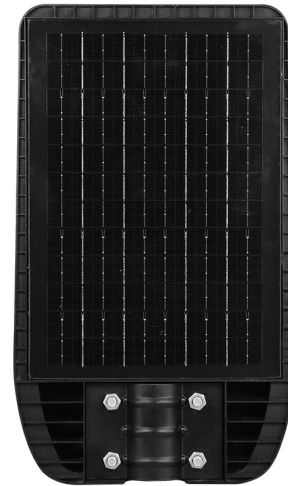

PRODUCT DATASHEET

MODEL NO BT43-03031

DESCRIPTION BRY-SOLAR-ST01-30W-6500K-SNS-IP65-SOLAR STREET LIG

Luminare is intended to use in outdoor applications

General Characteristics

Model No	:	BT43-03031
Main Family	:	Outdoor Lighting
Sub Family	:	LED Solar Light
Type	:	Solar
Body Color	:	Black
Lamp Shape	:	N/A
Dimmable	:	Not-Dimmable
Light Source	:	LED
Warranty	:	2 years(1 year for battery)
Class	:	Class III
IP	:	IP65

Electrical Characteristics

Lifetime	:	20000 h
Voltage	:	Solar Panel Energy
Material	:	PC
Working Temperature	:	-20 C+40 C
Working Time	:	10-12 h
Capacity Watt	:	30 w

Package Informations

N.W.	:	8,30 kgs
G.W.	:	9,70 kgs
PCS/CTN	:	10 pcs
Length	:	525 mm
Width	:	425 mm
Height	:	265 mm
EAN	:	5949097729669

Battery Informations

Battery Capacity	:	3,2V 10AH LiFePO4
Charging Time	:	6 h-8 h

Product Characteristics

Wattage	:	50 w
Color Temperature	:	6500K
Quse Lumen	:	1350 lm
Color Rendering Index (CRI)	:	>70
Beam Angle	:	120° Degrees
Color Category	:	Cool White

Solar Informations

Solar Panel	:	6V, 10W
Solar Power	:	8w