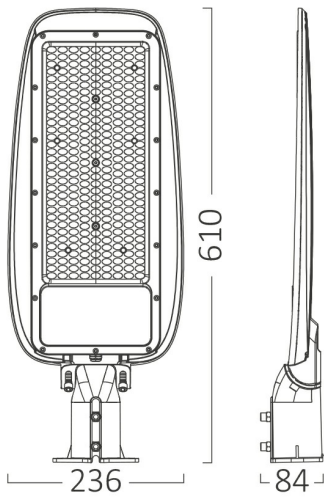

Braytron

PRODUCT DATASHEET

MODEL NO BT42-99632

DESCRIPTION BRY-ST89-200W-GRY-6500K-IP66-LED STREET LIGHT

Braytron

LED
STREET LIGHT
MODEL NO: BT42-99632

200w - 22000lm

CoolDaylight 6500K

BRAYTRON SRL

Bulavardul iuliu maniu, Nr.616, Sector 6, 061129, Bucuresti-ROMANIA

info@braytron.com

www.braytron.com

General Characteristics

Model No	:	BT42-99632
Main Family	:	Outdoor Lighting
Sub Family	:	LED Street Light
Type	:	Street
Body Color	:	Grey
Lamp Shape	:	Non-Directional
Warranty	:	2 Years
Class	:	CLASS I
IP	:	IP66

Electrical Characteristics

Lifetime	:	20000 h
Voltage	:	220-240V 50/60Hz
Power Factor	:	>0,9
Material	:	Aluminium
Working Temperature	:	-20°C ~ +40°C

Package Informations

N.W.	:	9 kgs
G.W.	:	10,85 kgs
PCS/CTN	:	5
Length	:	40 cm
Width	:	25 cm
Height	:	64 cm
EAN	:	5949097732294

Product Characteristics

Wattage	:	200 w
Color Temperature	:	6500K
Quse Lumen	:	22000 lm
Color Rendering Index (CRI)	:	≥70
Energy Efficiency Level	:	E
Beam Angle	:	70x140°

Dimensions & Weight

P. Length	:	236 mm
P. Width	:	84 mm
P. Height	:	610 mm
Weight	:	1800 gr