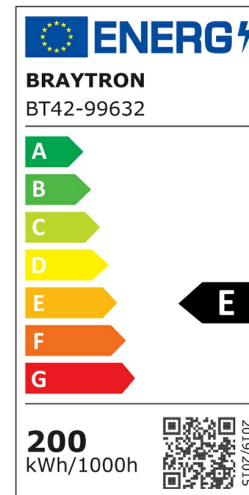

PRODUCT DATASHEET

MODEL NO BT42-99632

DESCRIPTION BRY-ST89-200W-GRY-6500K-IP66-LED STREET LIGHT

Luminare is intended to use in outdoor applications

General Characteristics

| | | |
|--------------|---|------------------|
| Model No | : | BT42-99632 |
| Main Family | : | Outdoor Lighting |
| Sub Family | : | LED Street Light |
| Type | : | Schuko Socket |
| Body Color | : | Grey |
| Lamp Shape | : | Non-Directional |
| Dimmable | : | Not-Dimmable |
| Light Source | : | LED |
| Warranty | : | 2 years |
| Class | : | Class I |
| IP | : | IP66 |
| IK | : | IK08 |

Electrical Characteristics

| | | |
|---------------------|---|------------|
| Lifetime | : | 20000 h |
| Voltage | : | 220-240V |
| Power Factor | : | >0,9 |
| Material | : | Aluminium |
| Working Temperature | : | -20 C+40 C |
| Frequency | : | 50-60 Hz |
| Current | : | 16 A |

Product Characteristics

| | | |
|-----------------------------|---|-----------------|
| Wattage | : | 200 w |
| Color Temperature | : | 6500K |
| Quse Lumen | : | 22000 lm |
| Color Rendering Index (CRI) | : | >70 |
| Energy Efficiency Level | : | E |
| Beam Angle | : | 70x140° Degrees |
| Color Category | : | Cool White |