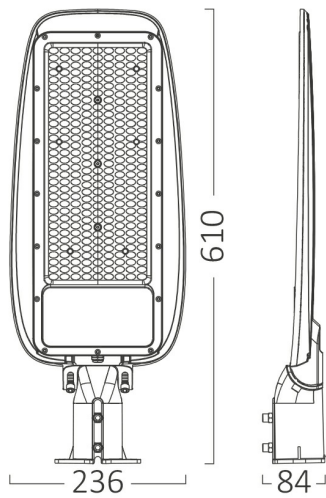

PRODUCT DATASHEET

MODEL NO BT42-99632

DESCRIPTION BRY-ST89-200W-GRY-6500K-IP66-LED STREET LIGHT

Luminare is intended to use in outdoor applications

General Characteristics

| | | |
|--------------|---|------------------|
| Model No | : | BT42-99632 |
| Main Family | : | Outdoor Lighting |
| Sub Family | : | LED Street Light |
| Type | : | Schuko Socket |
| Body Color | : | Grey |
| Lamp Shape | : | Non-Directional |
| Dimmable | : | Not-Dimmable |
| Light Source | : | LED |
| Warranty | : | 2 years |
| Class | : | Class I |
| IP | : | IP66 |
| IK | : | IK08 |

Electrical Characteristics

| | | |
|---------------------|---|------------|
| Lifetime | : | 20000 h |
| Voltage | : | 220-240V |
| Power Factor | : | >0,9 |
| Material | : | Aluminium |
| Working Temperature | : | -20 C+40 C |
| Frequency | : | 50-60 Hz |
| Current | : | 16 A |

Package Informations

| | | |
|---------|---|---------------|
| N.W. | : | 8,55 kgs |
| G.W. | : | 10,50 kgs |
| PCS/CTN | : | 5 pcs |
| Length | : | 400 mm |
| Width | : | 245 mm |
| Height | : | 640 mm |
| EAN | : | 5949097732294 |

Dimensions & Weight

| | | |
|-----------|---|---------|
| P. Length | : | 610 mm |
| P. Width | : | 236 mm |
| P. Height | : | 84 mm |
| Weight | : | 1710 gr |