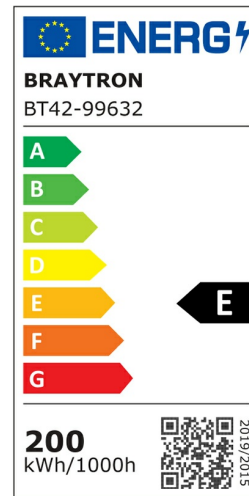

Braytron

PRODUCT DATASHEET

MODEL NO BT42-99632

DESCRIPTION BRY-ST89-200W-GRY-6500K-IP66-LED STREET LIGHT

Braytron

LED
STREET LIGHT
MODEL NO: BT42-99632

200w - 22000lm

CoolDaylight 6500K

BRAYTRON SRL

Bulavardul iuliu maniu, Nr.616, Sector 6, 061129, Bucuresti-ROMANIA

info@braytron.com

www.braytron.com

General Characteristics

Model No	:	BT42-99632
Main Family	:	Outdoor Lighting
Sub Family	:	LED Street Light
Type	:	Street
Body Color	:	Grey
Lamp Shape	:	Non-Directional
Warranty	:	2 Years
Class	:	CLASS I
IP	:	IP66

Electrical Characteristics

Lifetime	:	20000 h
Voltage	:	220-240V 50/60Hz
Power Factor	:	>0,9
Material	:	Aluminium
Working Temperature	:	-20°C ~ +40°C

Package Informations

N.W.	:	9 kgs
G.W.	:	10,85 kgs
PCS/CTN	:	5
Length	:	40 cm
Width	:	25 cm
Height	:	64 cm
EAN	:	5949097732294

Product Characteristics

Wattage	:	200 w
Color Temperature	:	6500K
Quse Lumen	:	22000 lm
Color Rendering Index (CRI)	:	≥70
Energy Efficiency Level	:	E
Beam Angle	:	70x140°

Dimensions & Weight

P. Length	:	236 mm
P. Width	:	84 mm
P. Height	:	610 mm
Weight	:	1800 gr