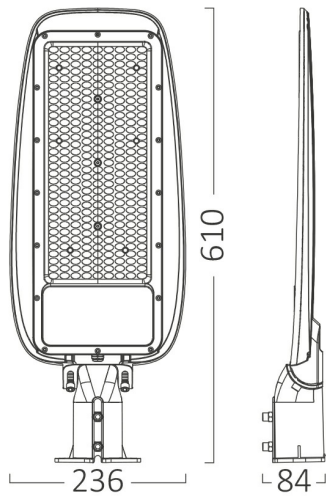

ENERGY

BRAYTRON

BT42-99632

A

B

C

D

E

F

G

E

200 kWh/1000h

2019/2015

Luminare is intended to use in outdoor applications

BRAYTRON SRL

Bulavardul iuliu maniu, Nr.616, Sector 6, 061129, Bucuresti-ROMANIA

info@braytron.com

www.braytron.com

Page 1-2