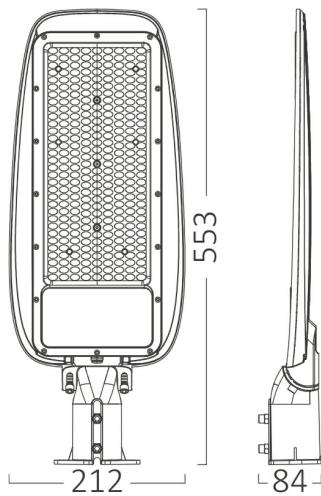

PRODUCT DATASHEET

MODEL NO BT42-99432

DESCRIPTION BRY-ST89-150W-GRY-6500K-IP66-LED STREET LIGHT

Luminare is intended to use in outdoor applications

BRAYTRON SRL

Bulaverdul iuliu maniu, Nr.616, Sector 6, 061129, Bucuresti-ROMANIA

Electrical Characteristics

Lifetime	:	20000 h
Voltage	:	220-240V
Power Factor	:	>0,9
Material	:	Aluminium
Working Temperature	:	-20 C+40 C
Frequency	:	50-60 Hz
Current	:	16 A

Package Informations

N.W.	:	14,35 kgs
G.W.	:	17,50 kgs
PCS/CTN	:	10 pcs
Length	:	435 mm
Width	:	395 mm
Height	:	580 mm
EAN	:	5949097732270

Product Characteristics

Wattage	:	150 w
Color Temperature	:	6500K
Quse Lumen	:	16500 lm
Color Rendering Index (CRI)	:	>70
Energy Efficiency Level	:	E
Beam Angle	:	70x140° Degrees
Color Category	:	Cool White

Dimensions & Weight

P. Length	:	553 mm
P. Width	:	212 mm
P. Height	:	84 mm
Weight	:	1435 gr