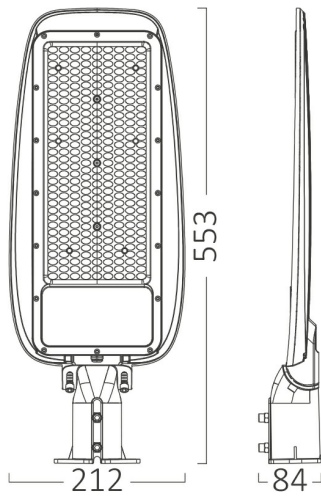

Braytron

PRODUCT DATASHEET

MODEL NO BT42-99432

DESCRIPTION BRY-ST89-150W-GRY-6500K-IP66-LED STREET LIGHT

Luminare is intended to use in outdoor applications

BRAYTRON SRL

Bulavardul iuliu maniu, Nr.616, Sector 6, 061129, Bucuresti-ROMANIA

Electrical Characteristics

Lifetime	:	20000 h
Voltage	:	220-240V
Power Factor	:	>0,9
Material	:	Aluminium
Working Temperature	:	-20 C+40 C
Frequency	:	50-60 Hz

Package Informations

N.W.	:	14,35 kgs
G.W.	:	17,50 kgs
PCS/CTN	:	10 pcs
Length	:	435 mm
Width	:	395 mm
Height	:	580 mm
EAN	:	5949097732270

Product Characteristics

Wattage	:	150 w
Color Temperature	:	6500K
Quse Lumen	:	16500 lm
Color Rendering Index (CRI)	:	>70
Energy Efficiency Level	:	E
Beam Angle	:	70x140° Degrees
Color Category	:	Cool White

Dimensions & Weight

P. Length	:	553 mm
P. Width	:	212 mm
P. Height	:	84 mm
Weight	:	1435 gr