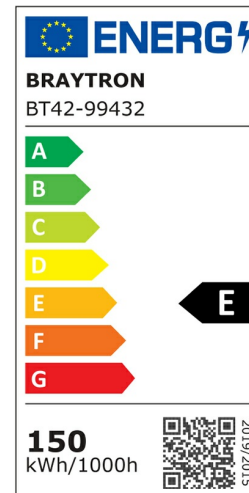

## PRODUCT DATASHEET

MODEL NO BT42-99432

DESCRIPTION BRY-ST89-150W-GRY-6500K-IP66-LED STREET LIGHT

Luminare is intended to use in outdoor applications

BRAYTRON SRL

Bulaverdul iuliu maniu, Nr.616, Sector 6, 061129, Bucuresti-ROMANIA

### General Characteristics

Model No	:	BT42-99432
Main Family	:	Outdoor Lighting
Sub Family	:	LED Street Light
Type	:	Street
Body Color	:	Grey
Lamp Shape	:	Non-Directional
Dimmable	:	Not-Dimmable
Light Source	:	LED
Warranty	:	2 years
Class	:	Class I
IP	:	IP66
IK	:	IK08

### Product Characteristics

Wattage	:	150 w
Color Temperature	:	6500K
Quse Lumen	:	16500 lm
Color Rendering Index (CRI)	:	>70
Energy Efficiency Level	:	E
Beam Angle	:	70x140° Degrees
Color Category	:	Cool White