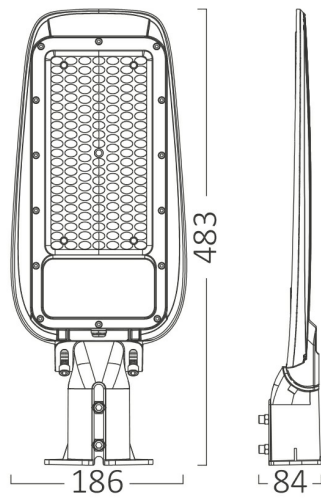

PRODUCT DATASHEET

MODEL NO BT42-99132

DESCRIPTION BRY-ST89-100W-GRY-6500K-IP66-LED STREET LIGHT

Luminare is intended to use in outdoor applications

General Characteristics

Model No	:	BT42-99132
Main Family	:	Outdoor Lighting
Sub Family	:	LED Street Light
Type	:	Street
Body Color	:	Grey
Lamp Shape	:	Non-Directional
Dimmable	:	Not-Dimmable
Light Source	:	LED
Warranty	:	2 years
Class	:	Class I
IP	:	IP66
IK	:	IK08

Electrical Characteristics

Lifetime	:	20000 h
Voltage	:	220-240V
Power Factor	:	>0,9
Material	:	Aluminium
Working Temperature	:	-20 C+40 C
Frequency	:	50-60 Hz

Package Informations

N.W.	:	11,20 kgs
G.W.	:	13,85 kgs
PCS/CTN	:	10 pcs
Length	:	510 mm
Width	:	405 mm
Height	:	375 mm
EAN	:	5949097732256

Product Characteristics

Wattage	:	100 w
Color Temperature	:	6500K
Quse Lumen	:	11000 lm
Color Rendering Index (CRI)	:	>70
Energy Efficiency Level	:	E
Beam Angle	:	70x140° Degrees
Color Category	:	Cool White

Dimensions & Weight

P. Length	:	483 mm
P. Width	:	186 mm
P. Height	:	84 mm
Weight	:	1120 gr