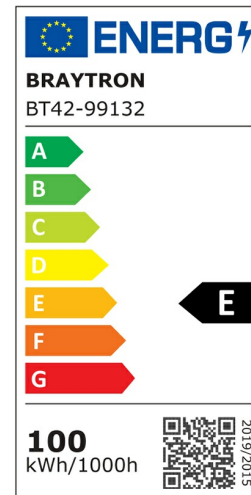

PRODUCT DATASHEET

MODEL NO BT42-99132

DESCRIPTION BRY-ST89-100W-GRY-6500K-IP66-LED STREET LIGHT

Luminare is intended to use in outdoor applications

General Characteristics

Model No	:	BT42-99132
Main Family	:	Outdoor Lighting
Sub Family	:	LED Street Light
Type	:	Street
Body Color	:	Grey
Lamp Shape	:	Non-Directional
Dimmable	:	Not-Dimmable
Light Source	:	LED
Warranty	:	2 years
Class	:	Class I
IP	:	IP66
IK	:	IK08

Electrical Characteristics

Lifetime	:	20000 h
Voltage	:	220-240V
Power Factor	:	>0,9
Material	:	Aluminium
Working Temperature	:	-20 C+40 C
Frequency	:	50-60 Hz

Package Informations

N.W.	:	11,20 kgs
G.W.	:	13,85 kgs
PCS/CTN	:	10 pcs
Length	:	510 mm
Width	:	405 mm
Height	:	375 mm
EAN	:	5949097732256

Product Characteristics

Wattage	:	100 w
Color Temperature	:	6500K
Quse Lumen	:	11000 lm
Color Rendering Index (CRI)	:	>70
Energy Efficiency Level	:	E
Beam Angle	:	70x140° Degrees
Color Category	:	Cool White