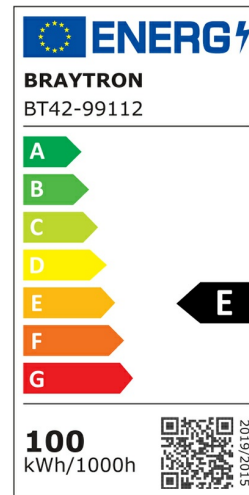

PRODUCT DATASHEET

MODEL NO BT42-99112

DESCRIPTION BRY-ST89-100W-GRY-4000K-IP66-LED STREET LIGHT

Luminare is intended to use in outdoor applications

BRAYTRON SRL

Bulavardul Iuliu Maniu, Nr.616, Sector 6, 061129, Bucuresti-ROMANIA

Electrical Characteristics

Lifetime	:	20000 h
Voltage	:	220-240V
Power Factor	:	>0,9
Material	:	Aluminium
Working Temperature	:	-20 C+40 C
Frequency	:	50-60 Hz

Package Informations

N.W.	:	11,20 kgs
G.W.	:	13,85 kgs
PCS/CTN	:	10 pcs
Length	:	510 mm
Width	:	405 mm
Height	:	375 mm
EAN	:	5949097732249

Product Characteristics

Wattage	:	100 w
Color Temperature	:	4000K
Quse Lumen	:	11000 lm
Color Rendering Index (CRI)	:	>70
Energy Efficiency Level	:	E
Beam Angle	:	70x140° Degrees
Color Category	:	Natural White