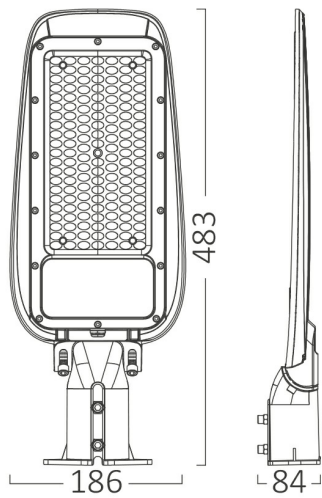

PRODUCT DATASHEET

MODEL NO BT42-99112

DESCRIPTION BRY-ST89-100W-GRY-4000K-IP66-LED STREET LIGHT

Luminare is intended to use in outdoor applications

BRAYTRON SRL

Bulavardul Iuliu Maniu, Nr.616, Sector 6, 061129, Bucuresti-ROMANIA

Electrical Characteristics

Lifetime	:	20000 h
Voltage	:	220-240V
Power Factor	:	>0,9
Material	:	Aluminium
Working Temperature	:	-20 C+40 C
Frequency	:	50-60 Hz

Package Informations

N.W.	:	11,20 kgs
G.W.	:	13,85 kgs
PCS/CTN	:	10 pcs
Length	:	510 mm
Width	:	405 mm
Height	:	375 mm
EAN	:	5949097732249

Product Characteristics

Wattage	:	100 w
Color Temperature	:	4000K
Quse Lumen	:	11000 lm
Color Rendering Index (CRI)	:	>70
Energy Efficiency Level	:	E
Beam Angle	:	70x140° Degrees
Color Category	:	Natural White

Dimensions & Weight

P. Length	:	483 mm
P. Width	:	186 mm
P. Height	:	84 mm
Weight	:	1120 gr