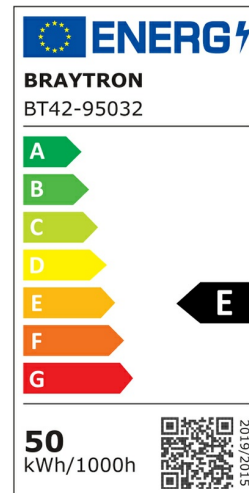

PRODUCT DATASHEET

MODEL NO BT42-95032

DESCRIPTION BRY-ST89-50W-GRY-6500K-IP66-LED STREET LIGHT

General Characteristics

Model No	:	BT42-95032
Main Family	:	Outdoor Lighting
Sub Family	:	LED Street Light
Type	:	Street
Body Color	:	Grey
Lamp Shape	:	Non-Directional
Dimmable	:	Not-Dimmable
Light Source	:	LED
Warranty	:	2 years
Class	:	Class I
IP	:	IP66
IK	:	IK08

Electrical Characteristics

Lifetime	:	20000 h
Voltage	:	220-240V
Power Factor	:	>0,9
Material	:	Aluminium
Working Temperature	:	-20 C+40 C
Frequency	:	50-60 Hz

Package Informations

N.W.	:	13,58 kgs
G.W.	:	17,25 kgs
PCS/CTN	:	20 pcs
Length	:	605 mm
Width	:	385 mm
Height	:	445 mm
EAN	:	5949097732232

Product Characteristics

Wattage	:	50 w
Color Temperature	:	6500K
Quse Lumen	:	5500 lm
Color Rendering Index (CRI)	:	>70
Energy Efficiency Level	:	E
Beam Angle	:	70x140° Degrees
Color Category	:	Cool White