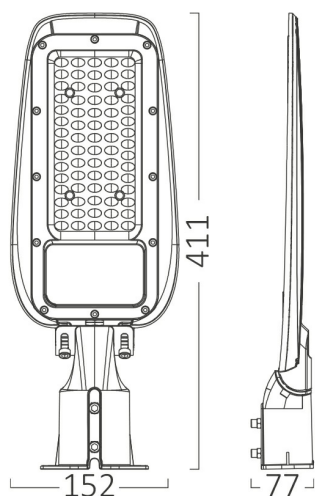

Luminare is intended to use in outdoor applications

BRAYTRON SRL

Bulavardul Iuliu Maniu, Nr.616, Sector 6, 061129, Bucuresti-ROMANIA

info@braytron.com

www.braytron.com