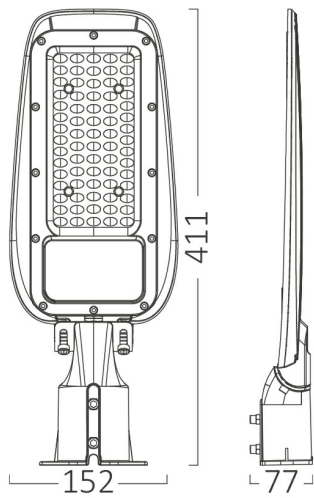

PRODUCT DATASHEET

MODEL NO BT42-95032

DESCRIPTION BRY-ST89-50W-GRY-6500K-IP66-LED STREET LIGHT

General Characteristics

| | | |
|--------------|---|------------------|
| Model No | : | BT42-95032 |
| Main Family | : | Outdoor Lighting |
| Sub Family | : | LED Street Light |
| Type | : | Street |
| Body Color | : | Grey |
| Lamp Shape | : | Non-Directional |
| Dimmable | : | Not-Dimmable |
| Light Source | : | LED |
| Warranty | : | 2 years |
| Class | : | Class I |
| IP | : | IP66 |
| IK | : | IK08 |

Electrical Characteristics

| | | |
|---------------------|---|------------|
| Lifetime | : | 20000 h |
| Voltage | : | 220-240V |
| Power Factor | : | >0,9 |
| Material | : | Aluminium |
| Working Temperature | : | -20 C+40 C |
| Frequency | : | 50-60 Hz |

Package Informations

| | | |
|---------|---|---------------|
| N.W. | : | 13,58 kgs |
| G.W. | : | 17,25 kgs |
| PCS/CTN | : | 20 pcs |
| Length | : | 605 mm |
| Width | : | 385 mm |
| Height | : | 445 mm |
| EAN | : | 5949097732232 |

Dimensions & Weight

| | | |
|-----------|---|--------|
| P. Length | : | 411 mm |
| P. Width | : | 152 mm |
| P. Height | : | 77 mm |
| Weight | : | 679 gr |