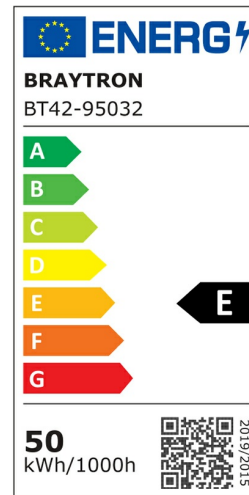

PRODUCT DATASHEET

MODEL NO BT42-95032

DESCRIPTION BRY-ST89-50W-GRY-6500K-IP66-LED STREET LIGHT

General Characteristics

| | | |
|--------------|---|------------------|
| Model No | : | BT42-95032 |
| Main Family | : | Outdoor Lighting |
| Sub Family | : | LED Street Light |
| Type | : | Street |
| Body Color | : | Grey |
| Lamp Shape | : | Non-Directional |
| Dimmable | : | Not-Dimmable |
| Light Source | : | LED |
| Warranty | : | 2 years |
| Class | : | Class I |
| IP | : | IP66 |
| IK | : | IK08 |

Electrical Characteristics

| | | |
|---------------------|---|------------|
| Lifetime | : | 20000 h |
| Voltage | : | 220-240V |
| Power Factor | : | >0,9 |
| Material | : | Aluminium |
| Working Temperature | : | -20 C+40 C |
| Frequency | : | 50-60 Hz |

Product Characteristics

| | | |
|-----------------------------|---|-----------------|
| Wattage | : | 50 w |
| Color Temperature | : | 6500K |
| Quse Lumen | : | 5500 lm |
| Color Rendering Index (CRI) | : | >70 |
| Energy Efficiency Level | : | E |
| Beam Angle | : | 70x140° Degrees |
| Color Category | : | Cool White |