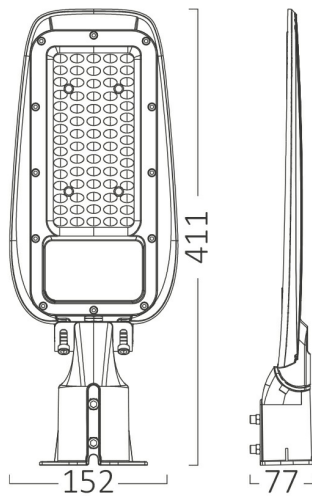

PRODUCT DATASHEET

MODEL NO BT42-95032

DESCRIPTION BRY-ST89-50W-GRY-6500K-IP66-LED STREET LIGHT

General Characteristics

Model No	:	BT42-95032
Main Family	:	Outdoor Lighting
Sub Family	:	LED Street Light
Type	:	Street
Body Color	:	Grey
Lamp Shape	:	Non-Directional
Dimmable	:	Not-Dimmable
Light Source	:	LED
Warranty	:	2 years
Class	:	Class I
IP	:	IP66
IK	:	IK08

Electrical Characteristics

Lifetime	:	20000 h
Voltage	:	220-240V
Power Factor	:	>0,9
Material	:	Aluminium
Working Temperature	:	-20 C+40 C
Frequency	:	50-60 Hz

Package Informations

N.W.	:	13,58 kgs
G.W.	:	17,25 kgs
PCS/CTN	:	20 pcs
Length	:	605 mm
Width	:	385 mm
Height	:	445 mm
EAN	:	5949097732232

Product Characteristics

Wattage	:	50 w
Color Temperature	:	6500K
Quse Lumen	:	5500 lm
Color Rendering Index (CRI)	:	>70
Energy Efficiency Level	:	E
Beam Angle	:	70x140° Degrees
Color Category	:	Cool White

Dimensions & Weight

P. Length	:	411 mm
P. Width	:	152 mm
P. Height	:	77 mm
Weight	:	679 gr