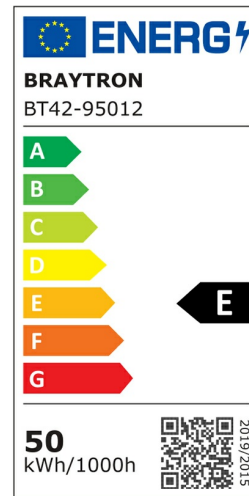

Braytron

PRODUCT DATASHEET

MODEL NO BT42-95012

DESCRIPTION BRY-ST89-50W-GRY-4000K-IP66-LED STREET LIGHT

Braytron

ST89 LED STREET LIGHT

Model No:
BT42-95012

50w - 5500lm

4000K | Neutral White

Beam angle:
70 x 140°

Working temperature:
-20°C +40°C

220-240V

Luminare is intended to use in outdoor applications

BRAYTRON SRL

Bulavardul Iuliu Maniu, Nr.616, Sector 6, 061129, Bucuresti-ROMANIA

Electrical Characteristics

Lifetime	:	20000 h
Voltage	:	220-240V
Power Factor	:	>0,9
Material	:	Aluminium
Working Temperature	:	-20 C+40 C
Frequency	:	50-60 Hz

Package Informations

N.W.	:	13,58 kgs
G.W.	:	17,25 kgs
PCS/CTN	:	20 pcs
Length	:	605 mm
Width	:	385 mm
Height	:	445 mm
EAN	:	5949097732225

Product Characteristics

Wattage	:	50 w
Color Temperature	:	4000K
Quse Lumen	:	5500 lm
Color Rendering Index (CRI)	:	>70
Energy Efficiency Level	:	E
Beam Angle	:	70x140° Degrees
Color Category	:	Natural White