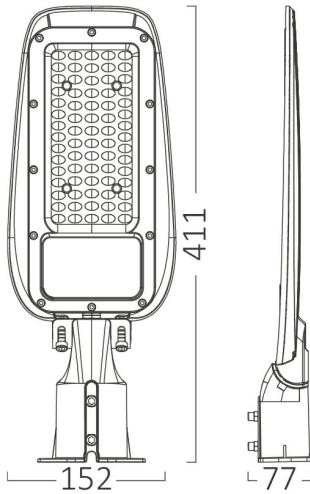

Luminare is intended to use in outdoor applications

BRAYTRON SRL

Bulavardul Iuliu Maniu, Nr.616, Sector 6, 061129, Bucuresti-ROMANIA

info@braytron.com

www.braytron.com