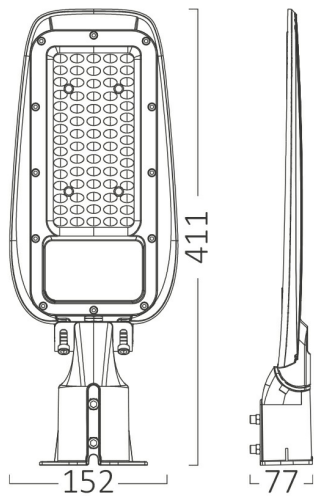

PRODUCT DATASHEET

MODEL NO BT42-95012

DESCRIPTION BRY-ST89-50W-GRY-4000K-IP66-LED STREET LIGHT

General Characteristics

Model No	:	BT42-95012
Main Family	:	Outdoor Lighting
Sub Family	:	LED Street Light
Type	:	Street
Body Color	:	Grey
Lamp Shape	:	Non-Directional
Dimmable	:	Not-Dimmable
Light Source	:	LED
Warranty	:	2 years
Class	:	Class I
IP	:	IP66
IK	:	IK08

Electrical Characteristics

Lifetime	:	20000 h
Voltage	:	220-240V
Power Factor	:	>0,9
Material	:	Aluminium
Working Temperature	:	-20 C+40 C
Frequency	:	50-60 Hz

Package Informations

N.W.	:	13,58 kgs
G.W.	:	17,25 kgs
PCS/CTN	:	20 pcs
Length	:	605 mm
Width	:	385 mm
Height	:	445 mm
EAN	:	5949097732225

Product Characteristics

Wattage	:	50 w
Color Temperature	:	4000K
Quse Lumen	:	5500 lm
Color Rendering Index (CRI)	:	>70
Energy Efficiency Level	:	E
Beam Angle	:	70x140° Degrees
Color Category	:	Natural White

Dimensions & Weight

P. Length	:	411 mm
P. Width	:	152 mm
P. Height	:	77 mm
Weight	:	679 gr