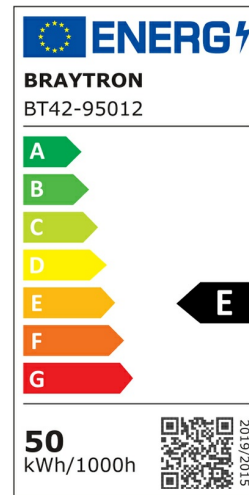

PRODUCT DATASHEET

MODEL NO BT42-95012

DESCRIPTION BRY-ST89-50W-GRY-4000K-IP66-LED STREET LIGHT

General Characteristics

Model No	:	BT42-95012
Main Family	:	Outdoor Lighting
Sub Family	:	LED Street Light
Type	:	Street
Body Color	:	Grey
Lamp Shape	:	Non-Directional
Dimmable	:	Not-Dimmable
Light Source	:	LED
Warranty	:	2 years
Class	:	Class I
IP	:	IP66
IK	:	IK08

Electrical Characteristics

Lifetime	:	20000 h
Voltage	:	220-240V
Power Factor	:	>0,9
Material	:	Aluminium
Working Temperature	:	-20 C+40 C
Frequency	:	50-60 Hz

Package Informations

N.W.	:	13,58 kgs
G.W.	:	17,25 kgs
PCS/CTN	:	20 pcs
Length	:	605 mm
Width	:	385 mm
Height	:	445 mm
EAN	:	5949097732225

Product Characteristics

Wattage	:	50 w
Color Temperature	:	4000K
Quse Lumen	:	5500 lm
Color Rendering Index (CRI)	:	>70
Energy Efficiency Level	:	E
Beam Angle	:	70x140° Degrees
Color Category	:	Natural White