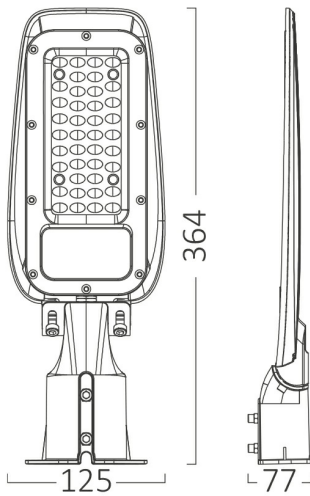

Braytron

PRODUCT DATASHEET

MODEL NO BT42-93032

DESCRIPTION BRY-ST89-30W-GRY-6500K-IP66-LED STREET LIGHT

Luminare is intended to use in outdoor applications

BRAYTRON SRL

Bulavardul iuliu maniu, Nr.616, Sector 6, 061129, Bucuresti-ROMANIA

Electrical Characteristics

Lifetime	:	20000 h
Voltage	:	220-240V
Power Factor	:	>0,9
Material	:	Aluminium
Working Temperature	:	-20 C+40 C
Frequency	:	50-60 Hz

Package Informations

N.W.	:	11,00 kgs
G.W.	:	13,90 kgs
PCS/CTN	:	20 pcs
Length	:	610 mm
Width	:	310 mm
Height	:	395 mm
EAN	:	5949097732218

Product Characteristics

Wattage	:	30 w
Color Temperature	:	6500K
Quse Lumen	:	3300 lm
Color Rendering Index (CRI)	:	>70
Energy Efficiency Level	:	E
Beam Angle	:	70x140° Degrees
Color Category	:	Cool White

Dimensions & Weight

P. Length	:	364 mm
P. Width	:	125 mm
P. Height	:	77 mm
Weight	:	550 gr