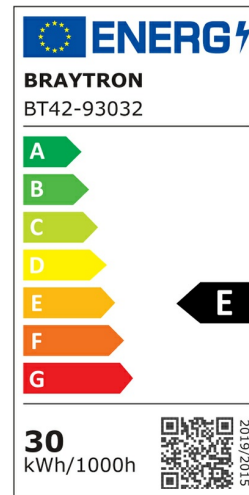

## PRODUCT DATASHEET

MODEL NO BT42-93032

DESCRIPTION BRY-ST89-30W-GRY-6500K-IP66-LED STREET LIGHT

### General Characteristics

Model No	:	BT42-93032
Main Family	:	Outdoor Lighting
Sub Family	:	LED Street Light
Type	:	Street
Body Color	:	Grey
Lamp Shape	:	Non-Directional
Dimmable	:	Not-Dimmable
Light Source	:	LED
Warranty	:	2 years
Class	:	Class I
IP	:	IP66
IK	:	IK08

### Electrical Characteristics

Lifetime	:	20000 h
Voltage	:	220-240V
Power Factor	:	>0,9
Material	:	Aluminium
Working Temperature	:	-20 C+40 C
Frequency	:	50-60 Hz

### Product Characteristics

Wattage	:	30 w
Color Temperature	:	6500K
Quse Lumen	:	3300 lm
Color Rendering Index (CRI)	:	>70
Energy Efficiency Level	:	E
Beam Angle	:	70x140° Degrees
Color Category	:	Cool White