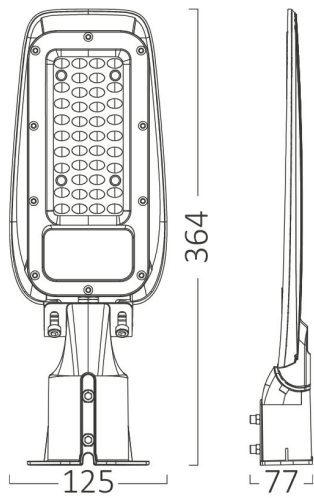

PRODUCT DATASHEET

MODEL NO BT42-93032

DESCRIPTION BRY-ST89-30W-GRY-6500K-IP66-LED STREET LIGHT

General Characteristics

| | | |
|--------------|---|------------------|
| Model No | : | BT42-93032 |
| Main Family | : | Outdoor Lighting |
| Sub Family | : | LED Street Light |
| Type | : | Street |
| Body Color | : | Grey |
| Lamp Shape | : | Non-Directional |
| Dimmable | : | Not-Dimmable |
| Light Source | : | LED |
| Warranty | : | 2 years |
| Class | : | Class I |
| IP | : | IP66 |
| IK | : | IK08 |

Electrical Characteristics

| | | |
|---------------------|---|------------|
| Lifetime | : | 20000 h |
| Voltage | : | 220-240V |
| Power Factor | : | >0,9 |
| Material | : | Aluminium |
| Working Temperature | : | -20 C+40 C |
| Frequency | : | 50-60 Hz |

Package Informations

| | | |
|---------|---|---------------|
| N.W. | : | 11,00 kgs |
| G.W. | : | 13,90 kgs |
| PCS/CTN | : | 20 pcs |
| Length | : | 610 mm |
| Width | : | 310 mm |
| Height | : | 395 mm |
| EAN | : | 5949097732218 |

Dimensions & Weight

| | | |
|-----------|---|--------|
| P. Length | : | 364 mm |
| P. Width | : | 125 mm |
| P. Height | : | 77 mm |
| Weight | : | 550 gr |