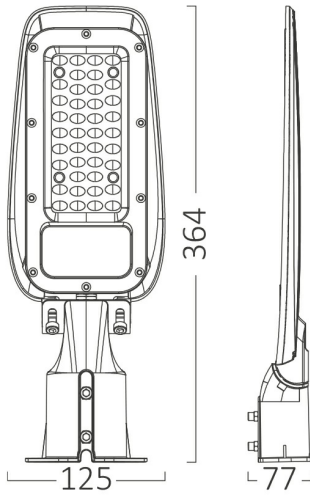

## PRODUCT DATASHEET

MODEL NO BT42-93032

DESCRIPTION BRY-ST89-30W-GRY-6500K-IP66-LED STREET LIGHT

### General Characteristics

Model No	:	BT42-93032
Main Family	:	Outdoor Lighting
Sub Family	:	LED Street Light
Type	:	Street
Body Color	:	Grey
Lamp Shape	:	Non-Directional
Dimmable	:	Not-Dimmable
Light Source	:	LED
Warranty	:	2 years
Class	:	Class I
IP	:	IP66
IK	:	IK08

### Package Informations

N.W.	:	11,00 kgs
G.W.	:	13,90 kgs
PCS/CTN	:	20 pcs
Length	:	610 mm
Width	:	310 mm
Height	:	395 mm
EAN	:	5949097732218

### Dimensions & Weight

P. Length	:	364 mm
P. Width	:	125 mm
P. Height	:	77 mm
Weight	:	550 gr