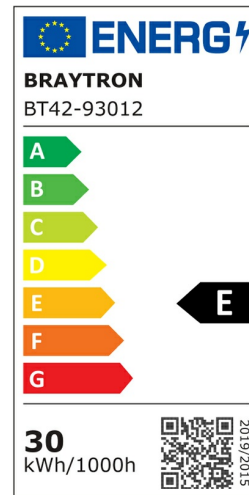

## PRODUCT DATASHEET

MODEL NO BT42-93012

DESCRIPTION BRY-ST89-30W-GRY-4000K-IP66-LED STREET LIGHT

### General Characteristics

Model No	:	BT42-93012
Main Family	:	Outdoor Lighting
Sub Family	:	LED Street Light
Type	:	Street
Body Color	:	Grey
Lamp Shape	:	Non-Directional
Dimmable	:	Not-Dimmable
Light Source	:	LED
Warranty	:	2 years
Class	:	Class I
IP	:	IP66
IK	:	IK08

### Electrical Characteristics

Lifetime	:	20000 h
Voltage	:	220-240V
Power Factor	:	>0,9
Material	:	Aluminium
Working Temperature	:	-20 C+40 C
Frequency	:	50-60 Hz

### Product Characteristics

Wattage	:	30 w
Color Temperature	:	4000K
Quse Lumen	:	3300 lm
Color Rendering Index (CRI)	:	>70
Energy Efficiency Level	:	E
Beam Angle	:	70x140° Degrees
Color Category	:	Natural White