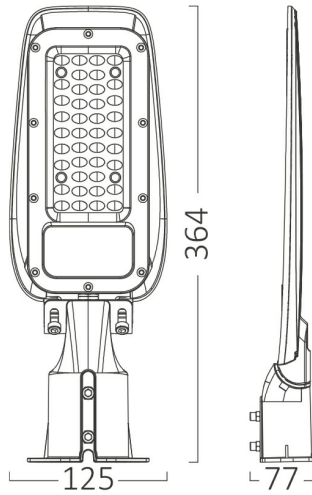

PRODUCT DATASHEET

MODEL NO BT42-93012

DESCRIPTION BRY-ST89-30W-GRY-4000K-IP66-LED STREET LIGHT

General Characteristics

Model No	:	BT42-93012
Main Family	:	Outdoor Lighting
Sub Family	:	LED Street Light
Type	:	Street
Body Color	:	Grey
Lamp Shape	:	Non-Directional
Dimmable	:	Not-Dimmable
Light Source	:	LED
Warranty	:	2 years
Class	:	Class I
IP	:	IP66
IK	:	IK08

Electrical Characteristics

Lifetime	:	20000 h
Voltage	:	220-240V
Power Factor	:	>0,9
Material	:	Aluminium
Working Temperature	:	-20 C+40 C
Frequency	:	50-60 Hz

Package Informations

N.W.	:	11,00 kgs
G.W.	:	13,90 kgs
PCS/CTN	:	20 pcs
Length	:	610 mm
Width	:	310 mm
Height	:	395 mm
EAN	:	5949097732201

Product Characteristics

Wattage	:	30 w
Color Temperature	:	4000K
Quse Lumen	:	3300 lm
Color Rendering Index (CRI)	:	>70
Energy Efficiency Level	:	E
Beam Angle	:	70x140° Degrees
Color Category	:	Natural White

Dimensions & Weight

P. Length	:	364 mm
P. Width	:	125 mm
P. Height	:	77 mm
Weight	:	550 gr