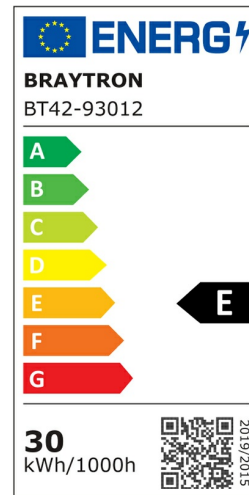

PRODUCT DATASHEET

MODEL NO BT42-93012

DESCRIPTION BRY-ST89-30W-GRY-4000K-IP66-LED STREET LIGHT

General Characteristics

Model No	:	BT42-93012
Main Family	:	Outdoor Lighting
Sub Family	:	LED Street Light
Type	:	Street
Body Color	:	Grey
Lamp Shape	:	Non-Directional
Dimmable	:	Not-Dimmable
Light Source	:	LED
Warranty	:	2 years
Class	:	Class I
IP	:	IP66
IK	:	IK08

Electrical Characteristics

Lifetime	:	20000 h
Voltage	:	220-240V
Power Factor	:	>0,9
Material	:	Aluminium
Working Temperature	:	-20 C+40 C
Frequency	:	50-60 Hz

Package Informations

N.W.	:	11,00 kgs
G.W.	:	13,90 kgs
PCS/CTN	:	20 pcs
Length	:	610 mm
Width	:	310 mm
Height	:	395 mm
EAN	:	5949097732201

Product Characteristics

Wattage	:	30 w
Color Temperature	:	4000K
Quse Lumen	:	3300 lm
Color Rendering Index (CRI)	:	>70
Energy Efficiency Level	:	E
Beam Angle	:	70x140° Degrees
Color Category	:	Natural White