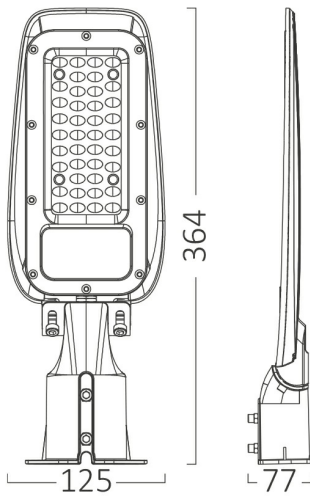

Luminare is intended to use in outdoor applications

BRAYTRON SRL

Bulavardul Iuliu Maniu, Nr.616, Sector 6, 061129, Bucuresti-ROMANIA

info@braytron.com

www.braytron.com

Page 1-2