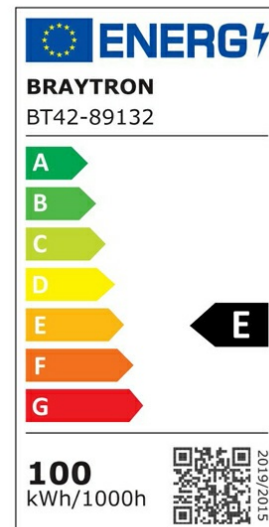

## PRODUCT DATASHEET

MODEL NO BT42-89132

DESCRIPTION BRY-ST83-100W-GRY-6500K-IP66-LED STREET LIGHT

IP66

Luminare is intended to use in outdoor applications

BRAYTRON SRL

Bulavardul iuliu maniu, Nr.616, Sector 6, 061129, Bucuresti-ROMANIA

### Product Characteristics

Wattage	:	100 w
Color Temperature	:	6500K
Quse Lumen	:	11500 lm
Color Rendering Index (CRI)	:	>70
Energy Efficiency Level	:	E
Beam Angle	:	70x140° Degrees
Color Category	:	Cool White