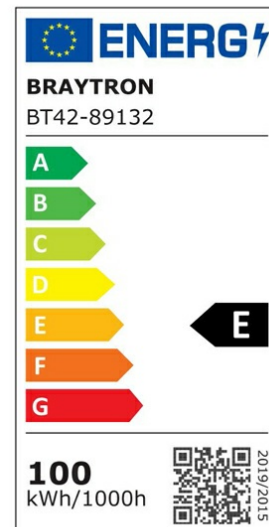

## PRODUCT DATASHEET

MODEL NO BT42-89132

DESCRIPTION BRY-ST83-100W-GRY-6500K-IP66-LED STREET LIGHT

Luminare is intended to use in outdoor applications

BRAYTRON SRL

Bulavardul iuliu maniu, Nr.616, Sector 6, 061129, Bucuresti-ROMANIA

### Product Characteristics

Wattage	:	100 w
Color Temperature	:	6500K
Quse Lumen	:	11500 lm
Color Rendering Index (CRI)	:	>70
Energy Efficiency Level	:	E
Beam Angle	:	70x140° Degrees
Color Category	:	Cool White