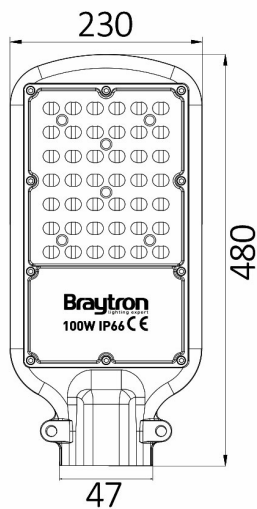

PRODUCT DATASHEET

MODEL NO BT42-89132

DESCRIPTION BRY-ST83-100W-GRY-6500K-IP66-LED STREET LIGHT

Luminare is intended to use in outdoor applications

General Characteristics

Model No	:	BT42-89132
Main Family	:	Outdoor Lighting
Sub Family	:	LED Street Light
Type	:	Street
Body Color	:	Grey
Lamp Shape	:	Non-Directional
Dimmable	:	Not-Dimmable
Light Source	:	LED
Warranty	:	3 years
Class	:	Class I
IP	:	IP66
IK	:	IK08

Electrical Characteristics

Lifetime	:	20000 h
Voltage	:	220-240V
Power Factor	:	>0,9
Material	:	Aluminium
Working Temperature	:	-20 C+40 C
Frequency	:	50-60 Hz

Package Informations

N.W.	:	7,40 kgs
G.W.	:	10,00 kgs
PCS/CTN	:	4 pcs
Length	:	500 mm
Width	:	265 mm
Height	:	255 mm
EAN	:	5949097709074

Product Characteristics

Wattage	:	100 w
Color Temperature	:	6500K
Quse Lumen	:	11500 lm
Color Rendering Index (CRI)	:	>70
Energy Efficiency Level	:	E
Beam Angle	:	70x140° Degrees
Color Category	:	Cool White

Dimensions & Weight

P. Length	:	480 mm
P. Width	:	230 mm
P. Height	:	47 mm
Weight	:	1850 gr