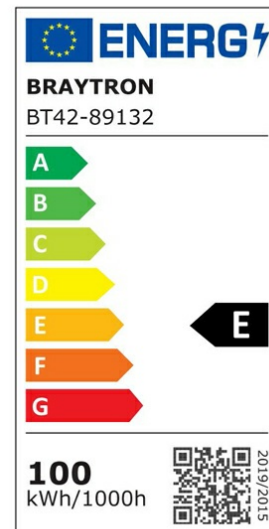

PRODUCT DATASHEET

MODEL NO BT42-89132

DESCRIPTION BRY-ST83-100W-GRY-6500K-IP66-LED STREET LIGHT

Luminare is intended to use in outdoor applications

General Characteristics

Model No	:	BT42-89132
Main Family	:	Outdoor Lighting
Sub Family	:	LED Street Light
Type	:	Street
Body Color	:	Grey
Lamp Shape	:	Non-Directional
Dimmable	:	Not-Dimmable
Light Source	:	LED
Warranty	:	3 years
Class	:	Class I
IP	:	IP66
IK	:	IK08

Electrical Characteristics

Lifetime	:	20000 h
Voltage	:	220-240V
Power Factor	:	>0,9
Material	:	Aluminium
Working Temperature	:	-20 C+40 C
Frequency	:	50-60 Hz

Package Informations

N.W.	:	7,40 kgs
G.W.	:	10,00 kgs
PCS/CTN	:	4 pcs
Length	:	500 mm
Width	:	265 mm
Height	:	255 mm
EAN	:	5949097709074

Product Characteristics

Wattage	:	100 w
Color Temperature	:	6500K
Quse Lumen	:	11500 lm
Color Rendering Index (CRI)	:	>70
Energy Efficiency Level	:	E
Beam Angle	:	70x140° Degrees
Color Category	:	Cool White