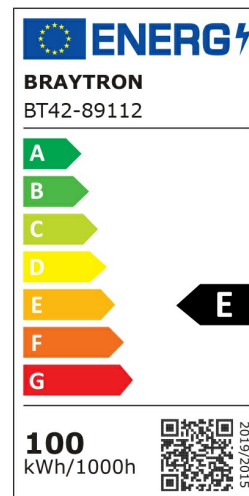

Braytron

PRODUCT DATASHEET

MODEL NO BT42-89112

DESCRIPTION BRY-ST83-100W-GRY-4000K-IP66-LED STREET LIGHT

Luminare is intended to use in outdoor applications

BRAYTRON SRL

Bulavardul iuliu maniu, Nr.616, Sector 6, 061129, Bucuresti-ROMANIA

Electrical Characteristics

Lifetime	:	20000 h
Voltage	:	220-240V
Power Factor	:	>0,9
Material	:	Aluminium
Working Temperature	:	-20 C+40 C
Frequency	:	50-60 Hz

Package Informations

N.W.	:	7,40 kgs
G.W.	:	10,00 kgs
PCS/CTN	:	4 pcs
Length	:	500 mm
Width	:	265 mm
Height	:	255 mm
EAN	:	5949097730986

Product Characteristics

Wattage	:	100 w
Color Temperature	:	4000K
Quse Lumen	:	11500 lm
Color Rendering Index (CRI)	:	>70
Energy Efficiency Level	:	E
Beam Angle	:	70x140° Degrees
Color Category	:	Natural White