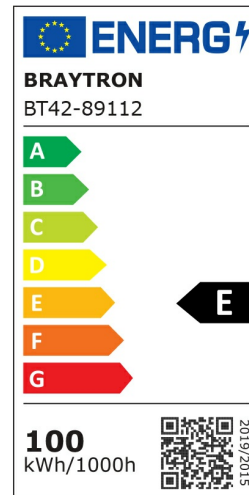

PRODUCT DATASHEET

MODEL NO BT42-89112

DESCRIPTION BRY-ST83-100W-GRY-4000K-IP66-LED STREET LIGHT

Luminare is intended to use in outdoor applications

General Characteristics

Model No	:	BT42-89112
Main Family	:	Outdoor Lighting
Sub Family	:	LED Street Light
Type	:	Street
Body Color	:	Grey
Lamp Shape	:	Non-Directional
Dimmable	:	Not-Dimmable
Light Source	:	LED
Warranty	:	3 years
Class	:	Class I
IP	:	IP66
IK	:	IK08

Electrical Characteristics

Lifetime	:	20000 h
Voltage	:	220-240V
Power Factor	:	>0,9
Material	:	Aluminium
Working Temperature	:	-20 C+40 C
Frequency	:	50-60 Hz

Package Informations

N.W.	:	7,40 kgs
G.W.	:	10,00 kgs
PCS/CTN	:	4 pcs
Length	:	500 mm
Width	:	265 mm
Height	:	255 mm
EAN	:	5949097730986

Product Characteristics

Wattage	:	100 w
Color Temperature	:	4000K
Quse Lumen	:	11500 lm
Color Rendering Index (CRI)	:	>70
Energy Efficiency Level	:	E
Beam Angle	:	70x140° Degrees
Color Category	:	Natural White