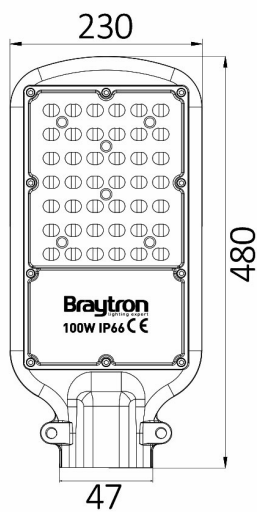

Braytron

PRODUCT DATASHEET

MODEL NO BT42-89112

DESCRIPTION BRY-ST83-100W-GRY-4000K-IP66-LED STREET LIGHT

Luminare is intended to use in outdoor applications

BRAYTRON SRL

Bulavardul iuliu maniu, Nr.616, Sector 6, 061129, Bucuresti-ROMANIA

Electrical Characteristics

Lifetime	:	20000 h
Voltage	:	220-240V
Power Factor	:	>0,9
Material	:	Aluminium
Working Temperature	:	-20 C+40 C
Frequency	:	50-60 Hz

Package Informations

N.W.	:	7,40 kgs
G.W.	:	10,00 kgs
PCS/CTN	:	4 pcs
Length	:	500 mm
Width	:	265 mm
Height	:	255 mm
EAN	:	5949097730986

Product Characteristics

Wattage	:	100 w
Color Temperature	:	4000K
Quse Lumen	:	11500 lm
Color Rendering Index (CRI)	:	>70
Energy Efficiency Level	:	E
Beam Angle	:	70x140° Degrees
Color Category	:	Natural White

Dimensions & Weight

P. Length	:	480 mm
P. Width	:	230 mm
P. Height	:	47 mm
Weight	:	1850 gr