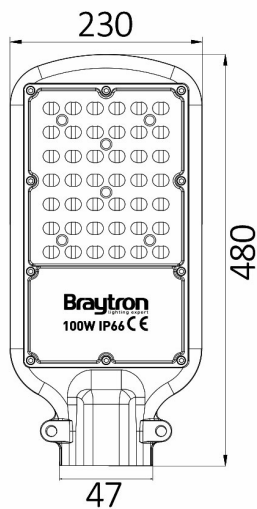

PRODUCT DATASHEET

MODEL NO BT42-89112

DESCRIPTION BRY-ST83-100W-GRY-4000K-IP66-LED STREET LIGHT

Luminare is intended to use in outdoor applications

General Characteristics

Model No	:	BT42-89112
Main Family	:	Outdoor Lighting
Sub Family	:	LED Street Light
Type	:	Street
Body Color	:	Grey
Lamp Shape	:	Non-Directional
Dimmable	:	Not-Dimmable
Light Source	:	LED
Warranty	:	3 years
Class	:	Class I
IP	:	IP66
IK	:	IK08

Electrical Characteristics

Lifetime	:	20000 h
Voltage	:	220-240V
Power Factor	:	>0,9
Material	:	Aluminium
Working Temperature	:	-20 C+40 C
Frequency	:	50-60 Hz

Package Informations

N.W.	:	7,40 kgs
G.W.	:	10,00 kgs
PCS/CTN	:	4 pcs
Length	:	500 mm
Width	:	265 mm
Height	:	255 mm
EAN	:	5949097730986

Product Characteristics

Wattage	:	100 w
Color Temperature	:	4000K
Quse Lumen	:	11500 lm
Color Rendering Index (CRI)	:	>70
Energy Efficiency Level	:	E
Beam Angle	:	70x140° Degrees
Color Category	:	Natural White

Dimensions & Weight

P. Length	:	480 mm
P. Width	:	230 mm
P. Height	:	47 mm
Weight	:	1850 gr