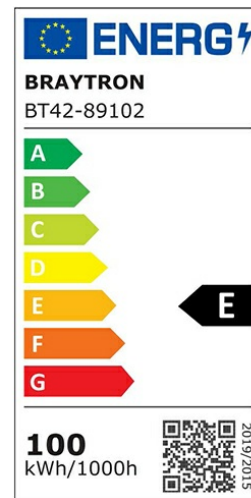

Braytron

PRODUCT DATASHEET

MODEL NO BT42-89102

DESCRIPTION BRY-ST83-100W-GRY-3000K-IP66-LED STREET LIGHT

Luminare is intended to use in outdoor applications

BRAYTRON SRL

Bulavardul iuliu maniu, Nr.616, Sector 6, 061129, Bucuresti-ROMANIA

Electrical Characteristics

Lifetime	:	20000 h
Voltage	:	220-240V
Power Factor	:	>0,9
Material	:	Aluminium
Working Temperature	:	-20 C+40 C
Frequency	:	50-60 Hz

Package Informations

N.W.	:	7,40 kgs
G.W.	:	10,00 kgs
PCS/CTN	:	4 pcs
Length	:	500 mm
Width	:	265 mm
Height	:	255 mm
EAN	:	5949097711138

Product Characteristics

Wattage	:	100 w
Color Temperature	:	3000K
Quse Lumen	:	11500 lm
Color Rendering Index (CRI)	:	>70
Energy Efficiency Level	:	E
Beam Angle	:	70x140° Degrees
Color Category	:	Warm White