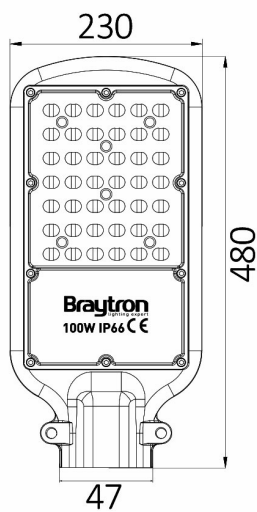

Braytron

PRODUCT DATASHEET

MODEL NO BT42-89102

DESCRIPTION BRY-ST83-100W-GRY-3000K-IP66-LED STREET LIGHT

Luminare is intended to use in outdoor applications

BRAYTRON SRL

Bulavardul iuliu maniu, Nr.616, Sector 6, 061129, Bucuresti-ROMANIA

Electrical Characteristics

Lifetime	:	20000 h
Voltage	:	220-240V
Power Factor	:	>0,9
Material	:	Aluminium
Working Temperature	:	-20 C+40 C
Frequency	:	50-60 Hz

Package Informations

N.W.	:	7,40 kgs
G.W.	:	10,00 kgs
PCS/CTN	:	4 pcs
Length	:	500 mm
Width	:	265 mm
Height	:	255 mm
EAN	:	5949097711138

Product Characteristics

Wattage	:	100 w
Color Temperature	:	3000K
Quse Lumen	:	11500 lm
Color Rendering Index (CRI)	:	>70
Energy Efficiency Level	:	E
Beam Angle	:	70x140° Degrees
Color Category	:	Warm White

Dimensions & Weight

P. Length	:	480 mm
P. Width	:	230 mm
P. Height	:	47 mm
Weight	:	1850 gr