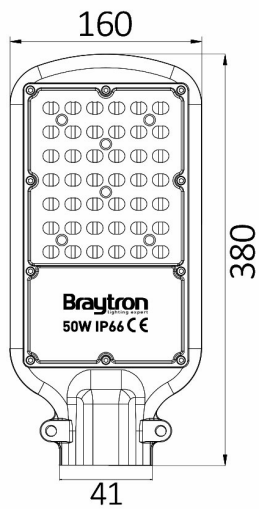

Braytron

PRODUCT DATASHEET

MODEL NO BT42-85032

DESCRIPTION BRY-ST83-50W-GRY-6500K-IP66-LED STREET LIGHT

Luminare is intended to use in outdoor applications

BRAYTRON SRL

Bulavardul iuliu maniu, Nr.616, Sector 6, 061129, Bucuresti-ROMANIA

Electrical Characteristics

Lifetime	:	20000 h
Voltage	:	220-240V
Power Factor	:	>0,9
Material	:	Aluminium
Working Temperature	:	-20 C+40 C
Frequency	:	50-60 Hz

Package Informations

N.W.	:	5,70 kgs
G.W.	:	7,80 kgs
PCS/CTN	:	6 pcs
Length	:	340 mm
Width	:	255 mm
Height	:	410 mm
EAN	:	5949097709067

Product Characteristics

Wattage	:	50 w
Color Temperature	:	6500K
Quse Lumen	:	5600 lm
Color Rendering Index (CRI)	:	>70
Energy Efficiency Level	:	E
Beam Angle	:	70x140° Degrees
Color Category	:	Cool White

Dimensions & Weight

P. Length	:	380 mm
P. Width	:	160 mm
P. Height	:	41 mm
Weight	:	950 gr