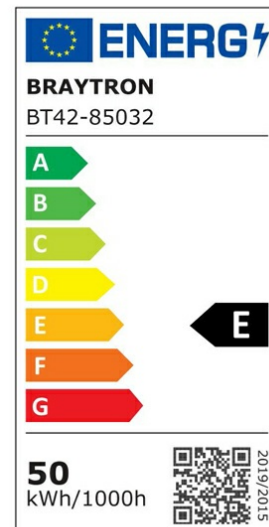

Braytron

PRODUCT DATASHEET

MODEL NO BT42-85032

DESCRIPTION BRY-ST83-50W-GRY-6500K-IP66-LED STREET LIGHT

Luminare is intended to use in outdoor applications

BRAYTRON SRL

Bulavardul iuliu maniu, Nr.616, Sector 6, 061129, Bucuresti-ROMANIA

Electrical Characteristics

Lifetime	:	20000 h
Voltage	:	220-240V
Power Factor	:	>0,9
Material	:	Aluminium
Working Temperature	:	-20 C+40 C
Frequency	:	50-60 Hz

Package Informations

N.W.	:	5,70 kgs
G.W.	:	7,80 kgs
PCS/CTN	:	6 pcs
Length	:	340 mm
Width	:	255 mm
Height	:	410 mm
EAN	:	5949097709067

Product Characteristics

Wattage	:	50 w
Color Temperature	:	6500K
Quse Lumen	:	5600 lm
Color Rendering Index (CRI)	:	>70
Energy Efficiency Level	:	E
Beam Angle	:	70x140° Degrees
Color Category	:	Cool White