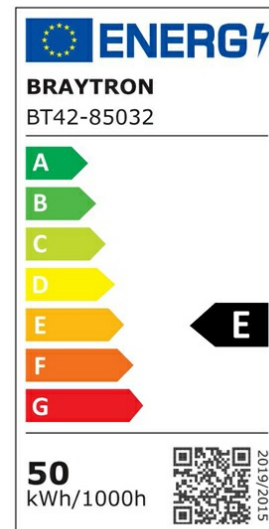

## PRODUCT DATASHEET

MODEL NO BT42-85032

DESCRIPTION BRY-ST83-50W-GRY-6500K-IP66-LED STREET LIGHT

Luminare is intended to use in outdoor applications

### General Characteristics

Model No	:	BT42-85032
Main Family	:	Outdoor Lighting
Sub Family	:	LED Street Light
Type	:	Street
Body Color	:	Grey
Lamp Shape	:	Non-Directional
Dimmable	:	Not-Dimmable
Light Source	:	LED
Warranty	:	3 years
Class	:	Class I
IP	:	IP66
IK	:	IK08

### Electrical Characteristics

Lifetime	:	20000 h
Voltage	:	220-240V
Power Factor	:	>0,9
Material	:	Aluminium
Working Temperature	:	-20 C+40 C
Frequency	:	50-60 Hz

### Product Characteristics

Wattage	:	50 w
Color Temperature	:	6500K
Quse Lumen	:	5600 lm
Color Rendering Index (CRI)	:	>70
Energy Efficiency Level	:	E
Beam Angle	:	70x140° Degrees
Color Category	:	Cool White