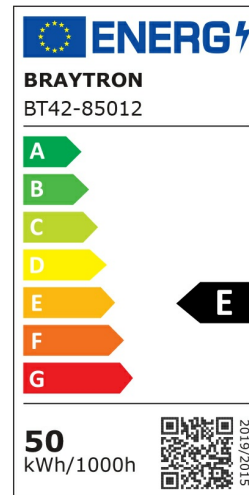

PRODUCT DATASHEET

MODEL NO BT42-85012

DESCRIPTION BRY-ST83-50W-GRY-4000K-IP66-LED STREET LIGHT

Luminare is intended to use in outdoor applications

General Characteristics

Model No	:	BT42-85012
Main Family	:	Outdoor Lighting
Sub Family	:	LED Street Light
Type	:	Street
Body Color	:	Grey
Lamp Shape	:	Non-Directional
Dimmable	:	Not-Dimmable
Light Source	:	LED
Warranty	:	3 years
Class	:	Class I
IP	:	IP66
IK	:	IK08

Electrical Characteristics

Lifetime	:	20000 h
Voltage	:	220-240V
Power Factor	:	>0,9
Material	:	Aluminium
Working Temperature	:	-20 C+40 C
Frequency	:	50-60 Hz

Package Informations

N.W.	:	5,70 kgs
G.W.	:	7,80 kgs
PCS/CTN	:	6 pcs
Length	:	340 mm
Width	:	255 mm
Height	:	410 mm
EAN	:	5949097730979

Product Characteristics

Wattage	:	50 w
Color Temperature	:	4000K
Quse Lumen	:	5600 lm
Color Rendering Index (CRI)	:	>70
Energy Efficiency Level	:	E
Beam Angle	:	70x140° Degrees
Color Category	:	Natural White