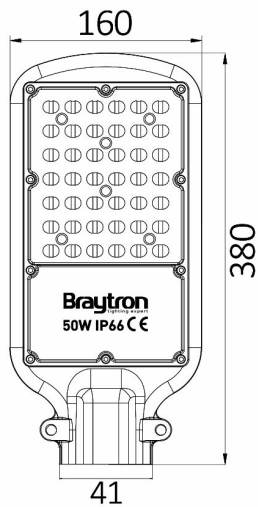

PRODUCT DATASHEET

MODEL NO BT42-85012

DESCRIPTION BRY-ST83-50W-GRY-4000K-IP66-LED STREET LIGHT

Luminare is intended to use in outdoor applications

General Characteristics

Model No	:	BT42-85012
Main Family	:	Outdoor Lighting
Sub Family	:	LED Street Light
Type	:	Street
Body Color	:	Grey
Lamp Shape	:	Non-Directional
Dimmable	:	Not-Dimmable
Light Source	:	LED
Warranty	:	3 years
Class	:	Class I
IP	:	IP66
IK	:	IK08

Electrical Characteristics

Lifetime	:	20000 h
Voltage	:	220-240V
Power Factor	:	>0,9
Material	:	Aluminium
Working Temperature	:	-20 C+40 C
Frequency	:	50-60 Hz

Package Informations

N.W.	:	5,70 kgs
G.W.	:	7,80 kgs
PCS/CTN	:	6 pcs
Length	:	340 mm
Width	:	255 mm
Height	:	410 mm
EAN	:	5949097730979

Product Characteristics

Wattage	:	50 w
Color Temperature	:	4000K
Quse Lumen	:	5600 lm
Color Rendering Index (CRI)	:	>70
Energy Efficiency Level	:	E
Beam Angle	:	70x140° Degrees
Color Category	:	Natural White

Dimensions & Weight

P. Length	:	380 mm
P. Width	:	160 mm
P. Height	:	41 mm
Weight	:	950 gr