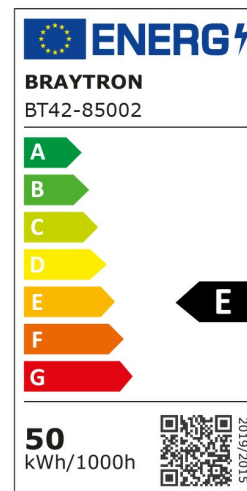

Braytron

PRODUCT DATASHEET

MODEL NO BT42-85002

DESCRIPTION BRY-ST83-50W-GRY-3000K-IP66-LED STREET LIGHT

Luminare is intended to use in outdoor applications

BRAYTRON SRL

Bulavardul Iuliu Maniu, Nr.616, Sector 6, 061129, Bucuresti-ROMANIA

Electrical Characteristics

Lifetime	:	20000 h
Voltage	:	220-240V
Power Factor	:	>0,9
Material	:	Aluminium
Working Temperature	:	-20 C+40 C
Frequency	:	50-60 Hz

Package Informations

N.W.	:	5,70 kgs
G.W.	:	7,80 kgs
PCS/CTN	:	6 pcs
Length	:	340 mm
Width	:	255 mm
Height	:	410 mm
EAN	:	5949097711121

Product Characteristics

Wattage	:	50 w
Color Temperature	:	3000K
Quse Lumen	:	5600 lm
Color Rendering Index (CRI)	:	>70
Energy Efficiency Level	:	E
Beam Angle	:	70x140° Degrees
Color Category	:	Warm White