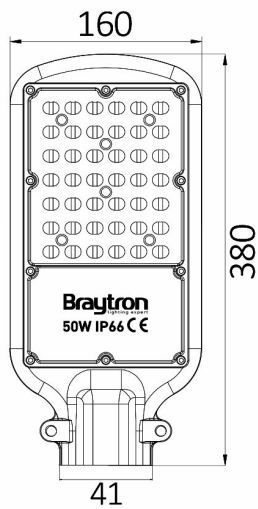

Braytron

PRODUCT DATASHEET

MODEL NO BT42-85002

DESCRIPTION BRY-ST83-50W-GRY-3000K-IP66-LED STREET LIGHT

Luminare is intended to use in outdoor applications

BRAYTRON SRL

Bulavardul Iuliu Maniu, Nr.616, Sector 6, 061129, Bucuresti-ROMANIA

Electrical Characteristics

Lifetime	:	20000 h
Voltage	:	220-240V
Power Factor	:	>0,9
Material	:	Aluminium
Working Temperature	:	-20 C+40 C
Frequency	:	50-60 Hz

Package Informations

N.W.	:	5,70 kgs
G.W.	:	7,80 kgs
PCS/CTN	:	6 pcs
Length	:	340 mm
Width	:	255 mm
Height	:	410 mm
EAN	:	5949097711121

Product Characteristics

Wattage	:	50 w
Color Temperature	:	3000K
Quse Lumen	:	5600 lm
Color Rendering Index (CRI)	:	>70
Energy Efficiency Level	:	E
Beam Angle	:	70x140° Degrees
Color Category	:	Warm White

Dimensions & Weight

P. Length	:	380 mm
P. Width	:	160 mm
P. Height	:	41 mm
Weight	:	950 gr