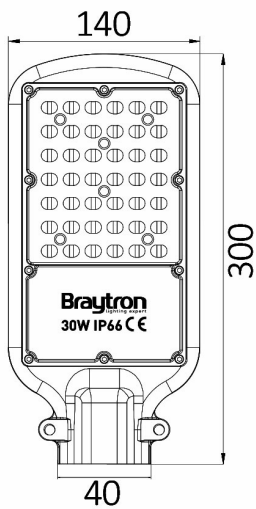

PRODUCT DATASHEET

MODEL NO BT42-83032

DESCRIPTION BRY-ST83-30W-GRY-6500K-IP66-LED STREET LIGHT

Luminare is intended to use in outdoor applications

BRAYTRON SRL

Bulavardul Iuliu Maniu, Nr.616, Sector 6, 061129, Bucuresti-ROMANIA

Electrical Characteristics

Lifetime	:	20000 h
Voltage	:	220-240V
Power Factor	:	>0,9
Material	:	Aluminium
Working Temperature	:	-20 C+40 C
Frequency	:	50-60 Hz

Package Informations

N.W.	:	6,50 kgs
G.W.	:	9,10 kgs
PCS/CTN	:	10 pcs
Length	:	325 mm
Width	:	260 mm
Height	:	315 mm
EAN	:	5949097709050

Product Characteristics

Wattage	:	30 w
Color Temperature	:	6500K
Quse Lumen	:	3300 lm
Color Rendering Index (CRI)	:	>70
Energy Efficiency Level	:	E
Beam Angle	:	70x140° Degrees
Color Category	:	Cool White

Dimensions & Weight

P. Length	:	300 mm
P. Width	:	140 mm
P. Height	:	40 mm
Weight	:	650 gr