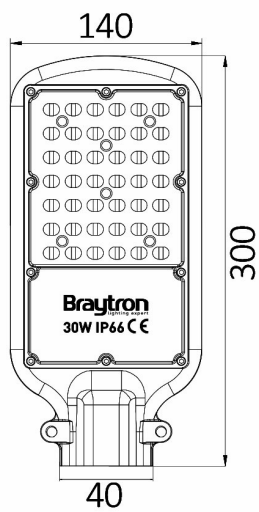

Braytron

PRODUCT DATASHEET

MODEL NO BT42-83032

DESCRIPTION BRY-ST83-30W-GRY-6500K-IP66-LED STREET LIGHT

Luminare is intended to use in outdoor applications

BRAYTRON SRL

Bulavardul iuliu maniu, Nr.616, Sector 6, 061129, Bucuresti-ROMANIA

Electrical Characteristics

Lifetime	:	20000 h
Voltage	:	220-240V
Power Factor	:	>0,9
Material	:	Aluminium
Working Temperature	:	-20 C+40 C
Frequency	:	50-60 Hz

Package Informations

N.W.	:	6,50 kgs
G.W.	:	9,10 kgs
PCS/CTN	:	10 pcs
Length	:	325 mm
Width	:	260 mm
Height	:	315 mm
EAN	:	5949097709050

Product Characteristics

Wattage	:	30 w
Color Temperature	:	6500K
Quse Lumen	:	3300 lm
Color Rendering Index (CRI)	:	>70
Energy Efficiency Level	:	E
Beam Angle	:	70x140° Degrees
Color Category	:	Cool White

Dimensions & Weight

P. Length	:	300 mm
P. Width	:	140 mm
P. Height	:	40 mm
Weight	:	650 gr