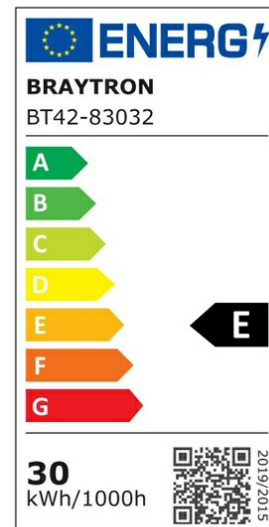

Braytron

PRODUCT DATASHEET

MODEL NO BT42-83032

DESCRIPTION BRY-ST83-30W-GRY-6500K-IP66-LED STREET LIGHT

Luminare is intended to use in outdoor applications

BRAYTRON SRL

Bulavardul iuliu maniu, Nr.616, Sector 6, 061129, Bucuresti-ROMANIA

info@braytron.com

www.braytron.com

General Characteristics

Model No	:	BT42-83032
Main Family	:	Outdoor Lighting
Sub Family	:	LED Street Light
Type	:	Street
Body Color	:	Grey
Lamp Shape	:	Non-Directional
Dimmable	:	Not-Dimmable
Light Source	:	LED
Warranty	:	3 years
Class	:	Class I
IP	:	IP66
IK	:	IK08

Electrical Characteristics

Lifetime	:	20000 h
Voltage	:	220-240V
Power Factor	:	>0,9
Material	:	Aluminium
Working Temperature	:	-20 C+40 C
Frequency	:	50-60 Hz

Package Informations

N.W.	:	6,50 kgs
G.W.	:	9,10 kgs
PCS/CTN	:	10 pcs
Length	:	325 mm
Width	:	260 mm
Height	:	315 mm
EAN	:	5949097709050

Product Characteristics

Wattage	:	30 w
Color Temperature	:	6500K
Quse Lumen	:	3300 lm
Color Rendering Index (CRI)	:	>70
Energy Efficiency Level	:	E
Beam Angle	:	70x140° Degrees
Color Category	:	Cool White