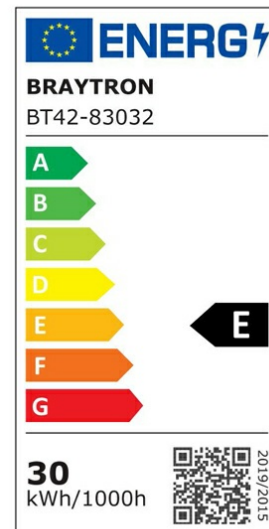

PRODUCT DATASHEET

MODEL NO BT42-83032

DESCRIPTION BRY-ST83-30W-GRY-6500K-IP66-LED STREET LIGHT

Luminare is intended to use in outdoor applications

BRAYTRON SRL

Bulavardul Iuliu Maniu, Nr.616, Sector 6, 061129, Bucuresti-ROMANIA

info@braytron.com

www.braytron.com

General Characteristics

Model No	:	BT42-83032
Main Family	:	Outdoor Lighting
Sub Family	:	LED Street Light
Type	:	Street
Body Color	:	Grey
Lamp Shape	:	Non-Directional
Dimmable	:	Not-Dimmable
Light Source	:	LED
Warranty	:	3 years
Class	:	Class I
IP	:	IP66
IK	:	IK08

Electrical Characteristics

Lifetime	:	20000 h
Voltage	:	220-240V
Power Factor	:	>0,9
Material	:	Aluminium
Working Temperature	:	-20 C+40 C
Frequency	:	50-60 Hz

Package Informations

N.W.	:	6,50 kgs
G.W.	:	9,10 kgs
PCS/CTN	:	10 pcs
Length	:	325 mm
Width	:	260 mm
Height	:	315 mm
EAN	:	5949097709050

Product Characteristics

Wattage	:	30 w
Color Temperature	:	6500K
Quse Lumen	:	3300 lm
Color Rendering Index (CRI)	:	>70
Energy Efficiency Level	:	E
Beam Angle	:	70x140° Degrees
Color Category	:	Cool White