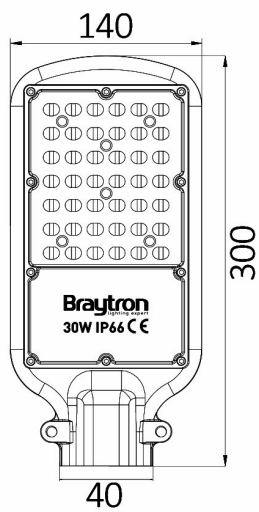

Braytron

PRODUCT DATASHEET

MODEL NO BT42-83012

DESCRIPTION BRY-ST83-30W-GRY-4000K-IP66-LED STREET LIGHT

Luminare is intended to use in outdoor applications

BRAYTRON SRL

Bulavardul Iuliu Maniu, Nr.616, Sector 6, 061129, Bucuresti-ROMANIA

Electrical Characteristics

Lifetime	:	20000 h
Voltage	:	220-240V
Power Factor	:	>0,9
Material	:	Aluminium
Working Temperature	:	-20 C+40 C
Frequency	:	50-60 Hz

Package Informations

N.W.	:	6,50 kgs
G.W.	:	9,10 kgs
PCS/CTN	:	10 pcs
Length	:	325 mm
Width	:	260 mm
Height	:	315 mm
EAN	:	5949097730962

Product Characteristics

Wattage	:	30 w
Color Temperature	:	4000K
Quse Lumen	:	3300 lm
Color Rendering Index (CRI)	:	>70
Energy Efficiency Level	:	E
Beam Angle	:	70x140° Degrees
Color Category	:	Natural White

Dimensions & Weight

P. Length	:	300 mm
P. Width	:	140 mm
P. Height	:	40 mm
Weight	:	650 gr