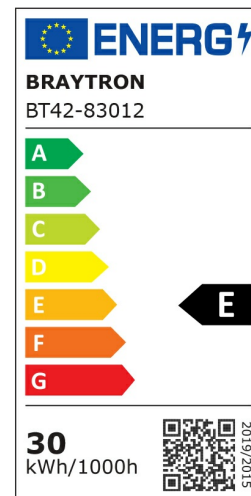

Braytron

PRODUCT DATASHEET

MODEL NO BT42-83012

DESCRIPTION BRY-ST83-30W-GRY-4000K-IP66-LED STREET LIGHT

Luminare is intended to use in outdoor applications

BRAYTRON SRL

Bulavardul Iuliu Maniu, Nr.616, Sector 6, 061129, Bucuresti-ROMANIA

Electrical Characteristics

Lifetime	:	20000 h
Voltage	:	220-240V
Power Factor	:	>0,9
Material	:	Aluminium
Working Temperature	:	-20 C+40 C
Frequency	:	50-60 Hz

Package Informations

N.W.	:	6,50 kgs
G.W.	:	9,10 kgs
PCS/CTN	:	10 pcs
Length	:	325 mm
Width	:	260 mm
Height	:	315 mm
EAN	:	5949097730962

Product Characteristics

Wattage	:	30 w
Color Temperature	:	4000K
Quse Lumen	:	3300 lm
Color Rendering Index (CRI)	:	>70
Energy Efficiency Level	:	E
Beam Angle	:	70x140° Degrees
Color Category	:	Natural White