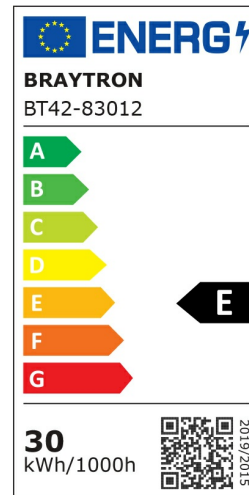

## PRODUCT DATASHEET

MODEL NO BT42-83012

DESCRIPTION BRY-ST83-30W-GRY-4000K-IP66-LED STREET LIGHT

Luminare is intended to use in outdoor applications

### General Characteristics

Model No	:	BT42-83012
Main Family	:	Outdoor Lighting
Sub Family	:	LED Street Light
Type	:	Street
Body Color	:	Grey
Lamp Shape	:	Non-Directional
Dimmable	:	Not-Dimmable
Light Source	:	LED
Warranty	:	3 years
Class	:	Class I
IP	:	IP66
IK	:	IK08

### Electrical Characteristics

Lifetime	:	20000 h
Voltage	:	220-240V
Power Factor	:	>0,9
Material	:	Aluminium
Working Temperature	:	-20 C+40 C
Frequency	:	50-60 Hz

### Product Characteristics

Wattage	:	30 w
Color Temperature	:	4000K
Quse Lumen	:	3300 lm
Color Rendering Index (CRI)	:	>70
Energy Efficiency Level	:	E
Beam Angle	:	70x140° Degrees
Color Category	:	Natural White