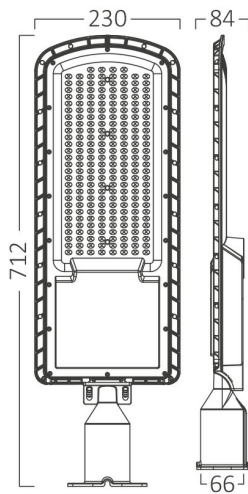

Braytron

PRODUCT DATASHEET

MODEL NO BT42-79632

DESCRIPTION BRY-ST86-200W-6500K-IP65-LED STREET LIGHT

Luminare is intended to use in outdoor applications

BRAYTRON SRL

Bulavardul iuliu maniu, Nr.616, Sector 6, 061129, Bucuresti-ROMANIA

Electrical Characteristics

Lifetime	:	20000 h
Voltage	:	220-240V
Power Factor	:	>0,9
Material	:	Aluminium
Working Temperature	:	-20 C+40 C
Frequency	:	50-60 Hz

Package Informations

N.W.	:	15,00 kgs
G.W.	:	18,40 kgs
PCS/CTN	:	5 pcs
Length	:	645 mm
Width	:	285 mm
Height	:	775 mm
EAN	:	5949097730078

Dimensions & Weight

Diameter	:	84 mm
P. Length	:	712 mm
P. Width	:	229 mm
P. Height	:	56 mm
Weight	:	3000 gr