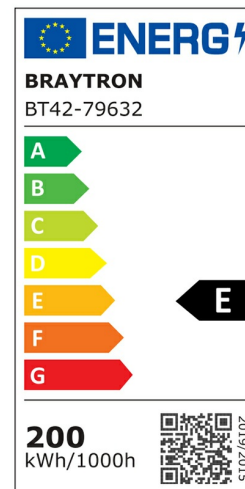

Braytron

PRODUCT DATASHEET

MODEL NO BT42-79632

DESCRIPTION BRY-ST86-200W-6500K-IP65-LED STREET LIGHT

Luminare is intended to use in outdoor applications

BRAYTRON SRL

Bulavardul iuliu maniu, Nr.616, Sector 6, 061129, Bucuresti-ROMANIA

Electrical Characteristics

Lifetime	:	20000 h
Voltage	:	220-240V
Power Factor	:	>0,9
Material	:	Aluminium
Working Temperature	:	-20 C+40 C
Frequency	:	50-60 Hz

Package Informations

N.W.	:	15,00 kgs
G.W.	:	18,40 kgs
PCS/CTN	:	5 pcs
Length	:	645 mm
Width	:	285 mm
Height	:	775 mm
EAN	:	5949097730078

Product Characteristics

Wattage	:	200 w
Color Temperature	:	6500K
Quse Lumen	:	24000 lm
Color Rendering Index (CRI)	:	>70
Energy Efficiency Level	:	E
Beam Angle	:	70x140° Degrees
Color Category	:	Cool White