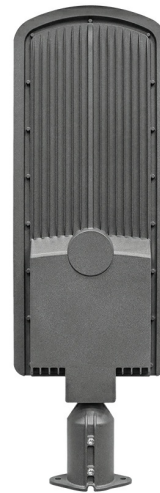

Braytron

PRODUCT DATASHEET

MODEL NO BT42-79632

DESCRIPTION BRY-ST86-200W-6500K-IP65-LED STREET LIGHT

Luminare is intended to use in outdoor applications

BRAYTRON SRL

Bulavardul iuliu maniu, Nr.616, Sector 6, 061129, Bucuresti-ROMANIA

info@braytron.com

www.braytron.com

General Characteristics

Model No	:	BT42-79632
Main Family	:	Outdoor Lighting
Sub Family	:	LED Street Light
Type	:	Street
Body Color	:	Grey
Lamp Shape	:	Non-Directional
Dimmable	:	Not-Dimmable
Light Source	:	LED
Warranty	:	3 years
Class	:	Class I
IP	:	IP65
IK	:	IK08

Product Characteristics

Wattage	:	200 w
Color Temperature	:	6500K
Quse Lumen	:	24000 lm
Color Rendering Index (CRI)	:	>70
Energy Efficiency Level	:	E
Beam Angle	:	70x140° Degrees
Color Category	:	Cool White

Dimensions & Weight

Diameter	:	84 mm
P. Length	:	712 mm
P. Width	:	229 mm
P. Height	:	56 mm
Weight	:	3000 gr