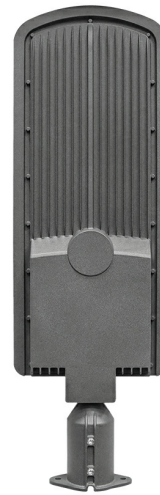

## PRODUCT DATASHEET

MODEL NO BT42-79612

DESCRIPTION BRY-ST86-200W-4000K-IP65-LED STREET LIGHT

Luminare is intended to use in outdoor applications

BRAYTRON SRL

Bulavardul Iuliu Maniu, Nr.616, Sector 6, 061129, Bucuresti-ROMANIA

### General Characteristics

Model No	:	BT42-79612
Main Family	:	Outdoor Lighting
Sub Family	:	LED Street Light
Type	:	Street
Body Color	:	Grey
Lamp Shape	:	Non-Directional
Dimmable	:	Not-Dimmable
Light Source	:	LED
Warranty	:	3 years
Class	:	Class I
IP	:	IP65
IK	:	IK08

### Dimensions & Weight

Diameter	:	84 mm
P. Length	:	712 mm
P. Width	:	229 mm
P. Height	:	56 mm
Weight	:	3000 gr