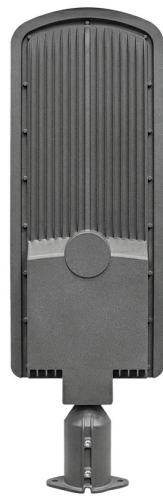

## PRODUCT DATASHEET

MODEL NO BT42-79612

DESCRIPTION BRY-ST86-200W-4000K-IP65-LED STREET LIGHT

Luminare is intended to use in outdoor applications

BRAYTRON SRL

Bulavardul Iuliu Maniu, Nr.616, Sector 6, 061129, Bucuresti-ROMANIA

### General Characteristics

Model No	:	BT42-79612
Main Family	:	Outdoor Lighting
Sub Family	:	LED Street Light
Type	:	Street
Body Color	:	Grey
Lamp Shape	:	Non-Directional
Dimmable	:	Not-Dimmable
Light Source	:	LED
Warranty	:	3 years
Class	:	Class I
IP	:	IP65
IK	:	IK08

### Dimensions & Weight

Diameter	:	84 mm
P. Length	:	712 mm
P. Width	:	229 mm
P. Height	:	56 mm
Weight	:	3000 gr