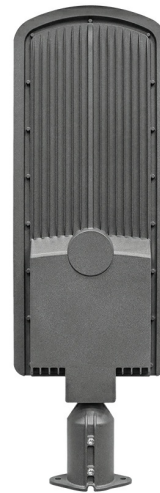

## PRODUCT DATASHEET

MODEL NO BT42-79602

DESCRIPTION BRY-ST86-200W-3000K-IP65-LED STREET LIGHT

Luminare is intended to use in outdoor applications

BRAYTRON SRL

Bulavardul iuliu maniu, Nr.616, Sector 6, 061129, Bucuresti-ROMANIA

### General Characteristics

Model No	:	BT42-79602
Main Family	:	Outdoor Lighting
Sub Family	:	LED Street Light
Type	:	Street
Body Color	:	Grey
Lamp Shape	:	Non-Directional
Dimmable	:	Not-Dimmable
Light Source	:	LED
Warranty	:	3 years
Class	:	Class I
IP	:	IP65
IK	:	IK08

### Dimensions & Weight

Diameter	:	84 mm
P. Length	:	712 mm
P. Width	:	229 mm
P. Height	:	56 mm
Weight	:	3000 gr