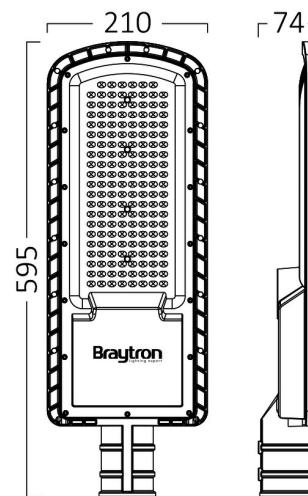

PRODUCT DATASHEET

MODEL NO BT42-69432

DESCRIPTION BRY-ST86-150W-6500K-IP65-STREETLIGHT

Luminare is intended to use in outdoor applications

BRAYTRON SRL

Bulavardul Iuliu Maniu, Nr.616, Sector 6, 061129, Bucuresti-ROMANIA

Electrical Characteristics

Lifetime	:	20000 h
Voltage	:	220-240V
Power Factor	:	>0,9
Material	:	Aluminium
Working Temperature	:	-20 C+40 C
Frequency	:	50-60 Hz

Package Informations

N.W.	:	11,00 kgs
G.W.	:	14,25 kgs
PCS/CTN	:	5 pcs
Length	:	645 mm
Width	:	295 mm
Height	:	660 mm
EAN	:	5949097727986

Product Characteristics

Wattage	:	150 w
Color Temperature	:	6500K
Quse Lumen	:	18000 lm
Color Rendering Index (CRI)	:	>70
Energy Efficiency Level	:	E
Beam Angle	:	70x140° Degrees
Color Category	:	Cool White

Dimensions & Weight

P. Length	:	595 mm
P. Width	:	210 mm
P. Height	:	74 mm
Weight	:	2200 gr