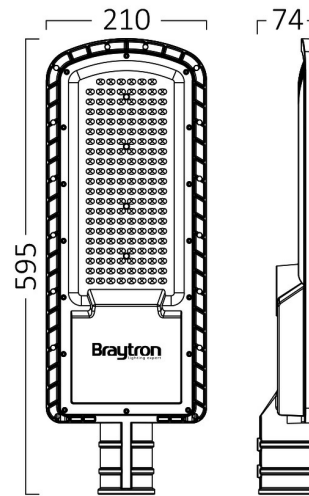

Braytron

PRODUCT DATASHEET

MODEL NO BT42-69432

DESCRIPTION BRY-ST86-150W-6500K-IP65-LED STREET LIGHT

Luminare is intended to use in outdoor applications

BRAYTRON SRL

Bulavardul Iuliu Maniu, Nr.616, Sector 6, 061129, Bucuresti-ROMANIA

Electrical Characteristics

Lifetime	:	20000 h
Voltage	:	220-240V
Power Factor	:	>0,9
Material	:	Aluminium
Working Temperature	:	-20 C+40 C
Frequency	:	50-60 Hz

Package Informations

N.W.	:	11,00 kgs
G.W.	:	14,25 kgs
PCS/CTN	:	5 pcs
Length	:	645 mm
Width	:	295 mm
Height	:	660 mm
EAN	:	5949097727986

Product Characteristics

Wattage	:	150 w
Color Temperature	:	6500K
Quse Lumen	:	18000 lm
Color Rendering Index (CRI)	:	>70
Energy Efficiency Level	:	E
Beam Angle	:	70x140° Degrees
Color Category	:	Cool White

Dimensions & Weight

P. Length	:	595 mm
P. Width	:	210 mm
P. Height	:	74 mm
Weight	:	2200 gr