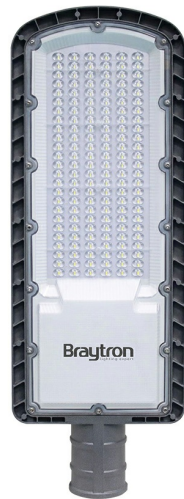

Braytron

PRODUCT DATASHEET

MODEL NO BT42-69432

DESCRIPTION BRY-ST86-150W-6500K-IP65-LED STREET LIGHT

Luminare is intended to use in outdoor applications

BRAYTRON SRL

Bulavardul Iuliu Maniu, Nr.616, Sector 6, 061129, Bucuresti-ROMANIA

info@braytron.com

www.braytron.com

Page 1-2

General Characteristics

Model No	:	BT42-69432
Main Family	:	Outdoor Lighting
Sub Family	:	LED Street Light
Type	:	Street
Body Color	:	Grey
Lamp Shape	:	Non-Directional
Dimmable	:	Not-Dimmable
Light Source	:	LED
Warranty	:	3 years
Class	:	Class I
IP	:	IP65
IK	:	IK08

Product Characteristics

Wattage	:	150 w
Color Temperature	:	6500K
Quse Lumen	:	18000 lm
Color Rendering Index (CRI)	:	>70
Energy Efficiency Level	:	E
Beam Angle	:	70x140° Degrees
Color Category	:	Cool White

Dimensions & Weight

P. Length	:	595 mm
P. Width	:	210 mm
P. Height	:	74 mm
Weight	:	2200 gr