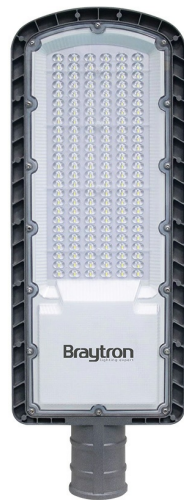

PRODUCT DATASHEET

MODEL NO BT42-69432

DESCRIPTION BRY-ST86-150W-6500K-IP65-STREETLIGHT

Luminare is intended to use in outdoor applications

BRAYTRON SRL

Bulavardul Iuliu Maniu, Nr.616, Sector 6, 061129, Bucuresti-ROMANIA

info@braytron.com

www.braytron.com

General Characteristics

Model No	:	BT42-69432
Main Family	:	Outdoor Lighting
Sub Family	:	LED Street Light
Type	:	Street
Body Color	:	Grey
Lamp Shape	:	Non-Directional
Dimmable	:	Not-Dimmable
Light Source	:	LED
Warranty	:	3 years
Class	:	Class I
IP	:	IP65
IK	:	IK08

Product Characteristics

Wattage	:	150 w
Color Temperature	:	6500K
Quse Lumen	:	18000 lm
Color Rendering Index (CRI)	:	>70
Energy Efficiency Level	:	E
Beam Angle	:	70x140° Degrees
Color Category	:	Cool White

Dimensions & Weight

P. Length	:	595 mm
P. Width	:	210 mm
P. Height	:	74 mm
Weight	:	2200 gr