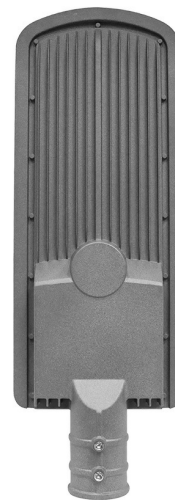

PRODUCT DATASHEET

MODEL NO BT42-69432

DESCRIPTION BRY-ST86-150W-6500K-IP65-STREETLIGHT

Luminare is intended to use in outdoor applications

BRAYTRON SRL

Bulavardul Iuliu Maniu, Nr.616, Sector 6, 061129, Bucuresti-ROMANIA

info@braytron.com

www.braytron.com

General Characteristics

Model No	:	BT42-69432
Main Family	:	Outdoor Lighting
Sub Family	:	LED Street Light
Type	:	Street
Body Color	:	Grey
Lamp Shape	:	Non-Directional
Dimmable	:	Not-Dimmable
Light Source	:	LED
Warranty	:	3 years
Class	:	Class I
IP	:	IP65
IK	:	IK08

Product Characteristics

Wattage	:	150 w
Color Temperature	:	6500K
Quse Lumen	:	18000 lm
Color Rendering Index (CRI)	:	>70
Energy Efficiency Level	:	E
Beam Angle	:	70x140° Degrees
Color Category	:	Cool White

Dimensions & Weight

P. Length	:	595 mm
P. Width	:	210 mm
P. Height	:	74 mm
Weight	:	2200 gr