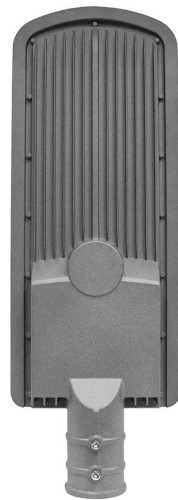

PRODUCT DATASHEET

MODEL NO BT42-69432

DESCRIPTION BRY-ST86-150W-6500K-IP65-STREETLIGHT

Luminare is intended to use in outdoor applications

BRAYTRON SRL

Bulavardul Iuliu Maniu, Nr.616, Sector 6, 061129, Bucuresti-ROMANIA

info@braytron.com

www.braytron.com

General Characteristics

Model No	:	BT42-69432
Main Family	:	Outdoor Lighting
Sub Family	:	LED Street Light
Type	:	Street
Body Color	:	Grey
Lamp Shape	:	Non-Directional
Dimmable	:	Not-Dimmable
Light Source	:	LED
Warranty	:	3 years
Class	:	Class I
IP	:	IP65
IK	:	IK08

Product Characteristics

Wattage	:	150 w
Color Temperature	:	6500K
Quse Lumen	:	18000 lm
Color Rendering Index (CRI)	:	>70
Energy Efficiency Level	:	E
Beam Angle	:	70x140° Degrees
Color Category	:	Cool White

Dimensions & Weight

P. Length	:	595 mm
P. Width	:	210 mm
P. Height	:	74 mm
Weight	:	2200 gr