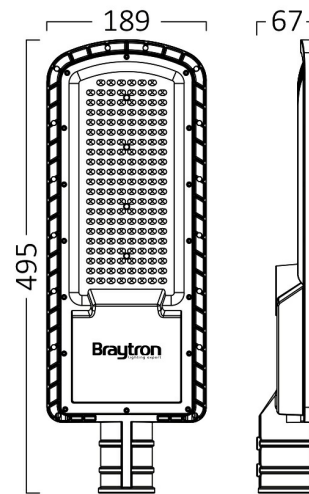

Braytron

PRODUCT DATASHEET

MODEL NO BT42-69132

DESCRIPTION BRY-ST86-100W-6500K-IP65-LED STREET LIGHT

Luminare is intended to use in outdoor applications

BRAYTRON SRL

Bulavardul Iuliu Maniu, Nr.616, Sector 6, 061129, Bucuresti-ROMANIA

Electrical Characteristics

Lifetime	:	20000 h
Voltage	:	220-240V
Power Factor	:	>0,9
Material	:	Aluminium
Working Temperature	:	-20 C+40 C
Frequency	:	50-60 Hz

Package Informations

N.W.	:	15,50 kgs
G.W.	:	19,95 kgs
PCS/CTN	:	10 pcs
Length	:	570 mm
Width	:	470 mm
Height	:	560 mm
EAN	:	5949097730221

Product Characteristics

Wattage	:	100 w
Color Temperature	:	6500K
Quse Lumen	:	12000 lm
Color Rendering Index (CRI)	:	>70
Energy Efficiency Level	:	E
Beam Angle	:	70x140° Degrees
Color Category	:	Cool White

Dimensions & Weight

P. Length	:	505 mm
P. Width	:	185 mm
P. Height	:	74 mm
Weight	:	1550 gr