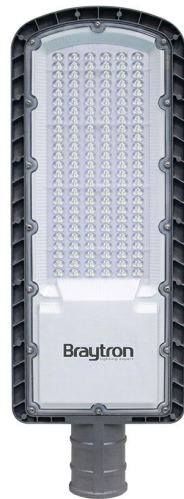

Braytron

PRODUCT DATASHEET

MODEL NO BT42-69132

DESCRIPTION BRY-ST86-100W-6500K-IP65-LED STREET LIGHT

Luminare is intended to use in outdoor applications

BRAYTRON SRL

Bulavardul Iuliu Maniu, Nr.616, Sector 6, 061129, Bucuresti-ROMANIA

info@braytron.com

www.braytron.com

Page 1-2

General Characteristics

Model No	:	BT42-69132
Main Family	:	Outdoor Lighting
Sub Family	:	LED Street Light
Type	:	Street
Body Color	:	Grey
Lamp Shape	:	Non-Directional
Dimmable	:	Not-Dimmable
Light Source	:	LED
Warranty	:	3 years
Class	:	Class I
IP	:	IP65
IK	:	IK08

Product Characteristics

Wattage	:	100 w
Color Temperature	:	6500K
Quse Lumen	:	12000 lm
Color Rendering Index (CRI)	:	>70
Energy Efficiency Level	:	E
Beam Angle	:	70x140° Degrees
Color Category	:	Cool White

Dimensions & Weight

P. Length	:	505 mm
P. Width	:	185 mm
P. Height	:	74 mm
Weight	:	1550 gr