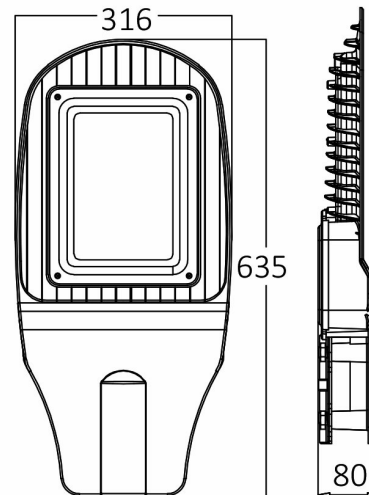

PRODUCT DATASHEET

MODEL NO BT42-59432

DESCRIPTION BRY-ST95-150W-GRY-6500K-IP66-LED STREET LIGHT

Luminare is intended to use in outdoor applications

General Characteristics

Model No	:	BT42-59432
Main Family	:	Outdoor Lighting
Sub Family	:	LED Street Light
Type	:	Street
Body Color	:	Grey
Lamp Shape	:	Non-Directional
Dimmable	:	Not-Dimmable
Light Source	:	LED
Warranty	:	5 years
Class	:	Class I
IP	:	IP66

Electrical Characteristics

Lifetime	:	20000 h
Voltage	:	220-240V
Power Factor	:	>0,9
Material	:	Aluminium
Working Temperature	:	-20 C+40 C
Frequency	:	50-60 Hz

Package Informations

EAN	:	5949097707254
-----	---	---------------

Product Characteristics

Wattage	:	150 w
Color Temperature	:	6500K
Quse Lumen	:	19500 lm
Color Rendering Index (CRI)	:	>70
Beam Angle	:	70x140° Degrees
Color Category	:	Cool White

Dimensions & Weight

P. Length	:	635 mm
P. Width	:	316 mm
P. Height	:	80 mm