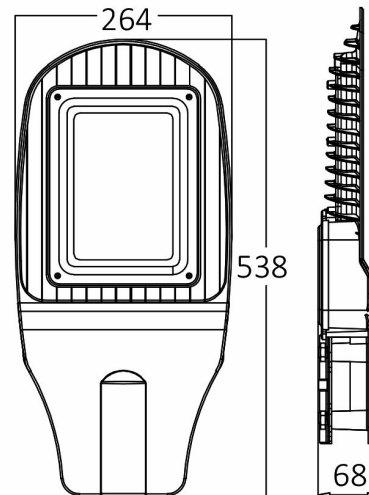

## PRODUCT DATASHEET

MODEL NO BT42-59132

DESCRIPTION BRY-ST95-100W-GRY-6500K-IP66-LED STREET LIGHT

Luminare is intended to use in outdoor applications

BRAYTRON SRL

Bulavardul Iuliu Maniu, Nr.616, Sector 6, 061129, Bucuresti-ROMANIA

### Dimensions & Weight

P. Length	:	538 mm
P. Width	:	264 mm
P. Height	:	68 mm