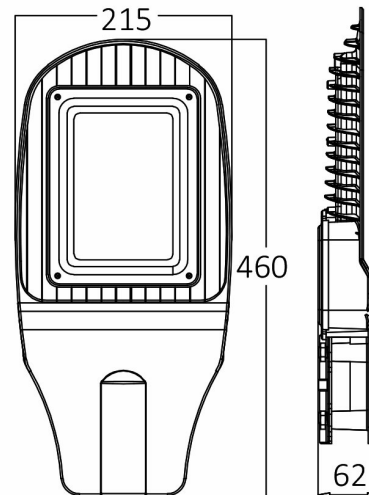

## PRODUCT DATASHEET

MODEL NO BT42-55032

DESCRIPTION BRY-ST95-50W-GRY-6500K-IP66-LED STREET LIGHT

Luminare is intended to use in outdoor applications

### General Characteristics

Model No	:	BT42-55032
Main Family	:	Outdoor Lighting
Sub Family	:	LED Street Light
Type	:	Street
Body Color	:	Grey
Lamp Shape	:	Non-Directional
Dimmable	:	Not-Dimmable
Light Source	:	LED
Warranty	:	5 years
Class	:	Class I
IP	:	IP66

### Product Characteristics

Wattage	:	50 w
Color Temperature	:	6500K
Quse Lumen	:	6500 lm
Color Rendering Index (CRI)	:	>70
Beam Angle	:	70x140° Degrees
Color Category	:	Cool White

### Dimensions & Weight

P. Length	:	460 mm
P. Width	:	215 mm
P. Height	:	62 mm