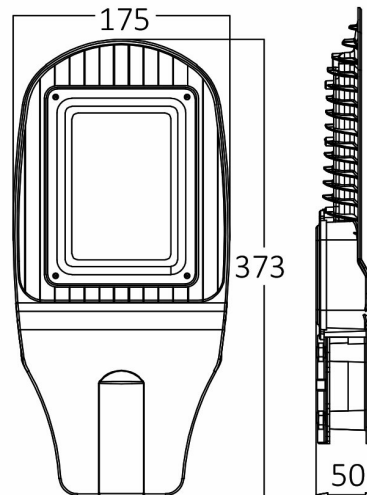

PRODUCT DATASHEET

MODEL NO BT42-53032

DESCRIPTION BRY-ST95-30W-GRY-6500K-IP66-LED STREET LIGHT

Luminare is intended to use in outdoor applications

BRAYTRON SRL

Bulavardul Iuliu Maniu, Nr.616, Sector 6, 061129, Bucuresti-ROMANIA

Electrical Characteristics

Lifetime	:	20000 h
Voltage	:	220-240V
Power Factor	:	>0,9
Material	:	Aluminium
Working Temperature	:	-20 C+40 C
Frequency	:	50-60 Hz

Package Informations

EAN	:	5949097707223
-----	---	---------------

Product Characteristics

Wattage	:	30 w
Color Temperature	:	6500K
Quse Lumen	:	3900 lm
Color Rendering Index (CRI)	:	>70
Beam Angle	:	70x140° Degrees
Color Category	:	Cool White

Dimensions & Weight

P. Length	:	373 mm
P. Width	:	175 mm
P. Height	:	50 mm