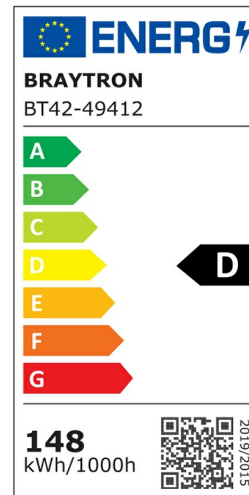

## PRODUCT DATASHEET

MODEL NO BT42-49412

DESCRIPTION BRY-ST95-148W-GRY-4000K-IP66-STREET LIGHT

Luminare is intended to use in outdoor applications

### General Characteristics

Model No	:	BT42-49412
Main Family	:	Outdoor Lighting
Sub Family	:	LED Street Light
Type	:	Street
Body Color	:	Grey
Lamp Shape	:	Non-Directional
Dimmable	:	Not-Dimmable
Light Source	:	LED
Warranty	:	5 years
Class	:	Class I
IP	:	IP66
IK	:	IK08

### Electrical Characteristics

Lifetime	:	50000 h
Voltage	:	120-277VAC
Power Factor	:	>0,9
Material	:	Aluminium
Working Temperature	:	-20 C+40 C
Frequency	:	50-60 Hz

### Product Characteristics

Wattage	:	148 w
Color Temperature	:	4000K
Quse Lumen	:	20800 lm
Color Rendering Index (CRI)	:	>70
Energy Efficiency Level	:	D
Beam Angle	:	70x140° Degrees
Color Category	:	Natural White