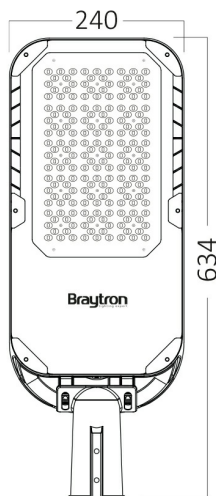

Braytron

PRODUCT DATASHEET

MODEL NO BT42-49412

DESCRIPTION BRY-ST95-148W-GRY-4000K-IP66-LED STREET LIGHT

Luminare is intended to use in outdoor applications

BRAYTRON SRL

Bulavardul iuliu maniu, Nr.616, Sector 6, 061129, Bucuresti-ROMANIA

Electrical Characteristics

Lifetime	:	50000 h
Voltage	:	120-277VAC
Power Factor	:	>0,9
Material	:	Aluminium
Working Temperature	:	-20 C+40 C
Frequency	:	50-60 Hz

Package Informations

N.W.	:	11,10 kgs
G.W.	:	12,85 kgs
PCS/CTN	:	3 pcs
Length	:	695 mm
Width	:	390 mm
Height	:	290 mm
EAN	:	5949097737886

Product Characteristics

Wattage	:	148 w
Color Temperature	:	4000K
Quse Lumen	:	20800 lm
Color Rendering Index (CRI)	:	>70
Energy Efficiency Level	:	D
Beam Angle	:	70x140° Degrees
Color Category	:	Natural White

Dimensions & Weight

P. Length	:	634 mm
P. Width	:	240 mm
P. Height	:	62 mm
Weight	:	3700 gr