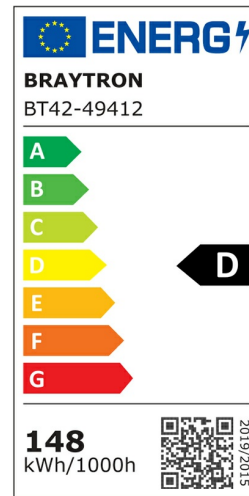

Braytron

PRODUCT DATASHEET

MODEL NO BT42-49412

DESCRIPTION BRY-ST95-148W-GRY-4000K-IP66-LED STREET LIGHT

Luminare is intended to use in outdoor applications

BRAYTRON SRL

Bulavardul iuliu maniu, Nr.616, Sector 6, 061129, Bucuresti-ROMANIA

Electrical Characteristics

Lifetime	:	50000 h
Voltage	:	120-277VAC
Power Factor	:	>0,9
Material	:	Aluminium
Working Temperature	:	-20 C+40 C
Frequency	:	50-60 Hz

Package Informations

N.W.	:	11,10 kgs
G.W.	:	12,85 kgs
PCS/CTN	:	3 pcs
Length	:	695 mm
Width	:	390 mm
Height	:	290 mm
EAN	:	5949097737886

Product Characteristics

Wattage	:	148 w
Color Temperature	:	4000K
Quse Lumen	:	20800 lm
Color Rendering Index (CRI)	:	>70
Energy Efficiency Level	:	D
Beam Angle	:	70x140° Degrees
Color Category	:	Natural White