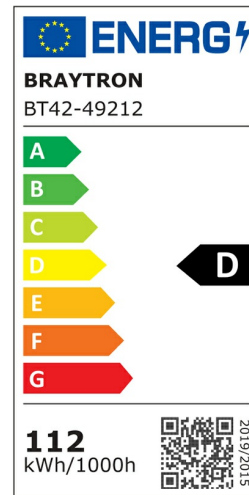

PRODUCT DATASHEET

MODEL NO BT42-49212

DESCRIPTION BRY-ST95-112W-GRY-4000K-IP66-STREET LIGHT

Luminare is intended to use in outdoor applications

General Characteristics

Model No	:	BT42-49212
Main Family	:	Outdoor Lighting
Sub Family	:	LED Street Light
Type	:	Street
Body Color	:	Grey
Lamp Shape	:	Non-Directional
Dimmable	:	Not-Dimmable
Light Source	:	LED
Warranty	:	5 years
Class	:	Class I
IP	:	IP66
IK	:	IK08

Electrical Characteristics

Lifetime	:	50000 h
Voltage	:	120-277VAC
Power Factor	:	>0,9
Material	:	Aluminium
Working Temperature	:	-20 C+40 C
Frequency	:	50-60 Hz

Package Informations

N.W.	:	9,15 kgs
G.W.	:	10,70 kgs
PCS/CTN	:	3 pcs
Length	:	620 mm
Width	:	390 mm
Height	:	270 mm
EAN	:	5949097737879

Product Characteristics

Wattage	:	112 w
Color Temperature	:	4000K
Quse Lumen	:	16300 lm
Color Rendering Index (CRI)	:	>70
Energy Efficiency Level	:	D
Beam Angle	:	70x140° Degrees
Color Category	:	Natural White

Dimensions & Weight

P. Length	:	565 mm
P. Width	:	220 mm
P. Height	:	60 mm
Weight	:	3050 gr