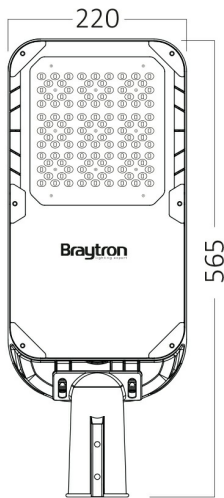

PRODUCT DATASHEET

MODEL NO BT42-49212

DESCRIPTION BRY-ST95-112W-GRY-4000K-IP66-STREET LIGHT

Luminare is intended to use in outdoor applications

General Characteristics

Model No	:	BT42-49212
Main Family	:	Outdoor Lighting
Sub Family	:	LED Street Light
Type	:	Street
Body Color	:	Grey
Lamp Shape	:	Non-Directional
Dimmable	:	Not-Dimmable
Light Source	:	LED
Warranty	:	5 years
Class	:	Class I
IP	:	IP66
IK	:	IK08

Electrical Characteristics

Lifetime	:	50000 h
Voltage	:	120-277VAC
Power Factor	:	>0,9
Material	:	Aluminium
Working Temperature	:	-20 C+40 C
Frequency	:	50-60 Hz

Package Informations

N.W.	:	9,15 kgs
G.W.	:	10,70 kgs
PCS/CTN	:	3 pcs
Length	:	620 mm
Width	:	390 mm
Height	:	270 mm
EAN	:	5949097737879

Product Characteristics

Wattage	:	112 w
Color Temperature	:	4000K
Quse Lumen	:	16300 lm
Color Rendering Index (CRI)	:	>70
Energy Efficiency Level	:	D
Beam Angle	:	70x140° Degrees
Color Category	:	Natural White

Dimensions & Weight

P. Length	:	565 mm
P. Width	:	220 mm
P. Height	:	60 mm
Weight	:	3050 gr