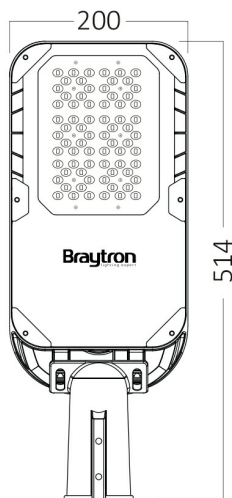

Braytron

PRODUCT DATASHEET

MODEL NO BT42-48312

DESCRIPTION BRY-ST95-83W-GRY-4000K-IP66-LED STREET LIGHT

Luminare is intended to use in outdoor applications

BRAYTRON SRL

Bulavardul iuliu maniu, Nr.616, Sector 6, 061129, Bucuresti-ROMANIA

info@braytron.com

www.braytron.com