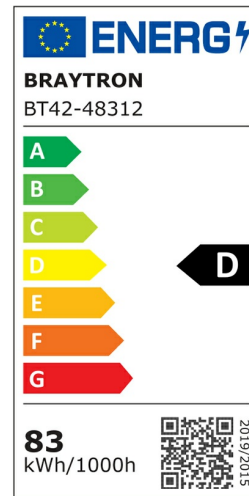

Braytron

PRODUCT DATASHEET

MODEL NO BT42-48312

DESCRIPTION BRY-ST95-83W-GRY-4000K-IP66-LED STREET LIGHT

Luminare is intended to use in outdoor applications

BRAYTRON SRL

Bulavardul iuliu maniu, Nr.616, Sector 6, 061129, Bucuresti-ROMANIA

info@braytron.com

www.braytron.com