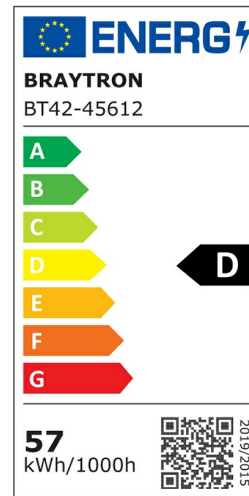

## PRODUCT DATASHEET

MODEL NO BT42-45612

DESCRIPTION BRY-ST95-56,5W-GRY-4000K-IP66-LED STREET LIGHT

Luminare is intended to use in outdoor applications

BRAYTRON SRL

Bulavardul iuliu maniu, Nr.616, Sector 6, 061129, Bucuresti-ROMANIA

### Product Characteristics

Wattage	:	56,5 w
Color Temperature	:	4000K
Quse Lumen	:	7900 lm
Color Rendering Index (CRI)	:	>70
Energy Efficiency Level	:	D
Beam Angle	:	70x140° Degrees
Color Category	:	Natural White