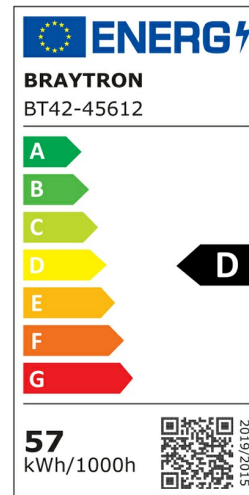

## PRODUCT DATASHEET

MODEL NO	BT42-45612
DESCRIPTION	BRY-ST95-56,5W-GRY-4000K-IP66-STREET LIGHT

Luminare is intended to use in outdoor applications

### General Characteristics

Model No	:	BT42-45612
Main Family	:	Outdoor Lighting
Sub Family	:	LED Street Light
Type	:	Street
Body Color	:	Grey
Lamp Shape	:	Non-Directional
Dimmable	:	Not-Dimmable
Light Source	:	LED
Warranty	:	5 years
Class	:	Class I
IP	:	IP66
IK	:	IK08

### Electrical Characteristics

Lifetime	:	50000 h
Voltage	:	120-277VAC
Power Factor	:	>0,9
Material	:	Aluminium
Working Temperature	:	-20 C+40 C
Frequency	:	50-60 Hz

### Product Characteristics

Wattage	:	56,5 w
Color Temperature	:	4000K
Quse Lumen	:	7900 lm
Color Rendering Index (CRI)	:	>70
Energy Efficiency Level	:	D
Beam Angle	:	70x140° Degrees
Color Category	:	Natural White