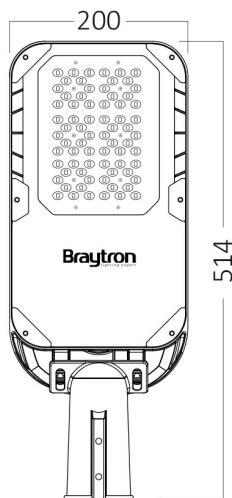

Braytron

PRODUCT DATASHEET

MODEL NO BT42-45612

DESCRIPTION BRY-ST95-56,5W-GRY-4000K-IP66-LED STREET LIGHT

Luminare is intended to use in outdoor applications

BRAYTRON SRL

Bulavardul iuliu maniu, Nr.616, Sector 6, 061129, Bucuresti-ROMANIA

info@braytron.com

www.braytron.com