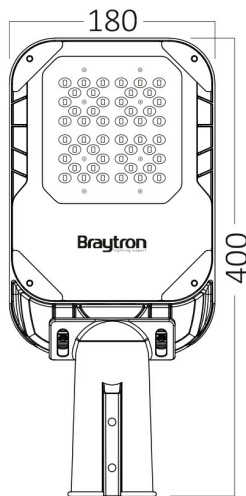

Braytron

PRODUCT DATASHEET

MODEL NO BT42-43912

DESCRIPTION BRY-ST95-39W-GRY-4000K-IP66-LED STREET LIGHT

Luminare is intended to use in outdoor applications

BRAYTRON SRL

Bulavardul Iuliu Maniu, Nr.616, Sector 6, 061129, Bucuresti-ROMANIA

info@braytron.com

www.braytron.com