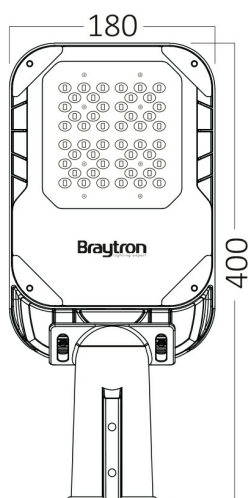

PRODUCT DATASHEET

MODEL NO BT42-43912

DESCRIPTION BRY-ST95-39W-GRY-4000K-IP66-STREET LIGHT

Luminare is intended to use in outdoor applications

General Characteristics

Model No	:	BT42-43912
Main Family	:	Outdoor Lighting
Sub Family	:	LED Street Light
Type	:	Street
Body Color	:	Grey
Lamp Shape	:	Non-Directional
Dimmable	:	Not-Dimmable
Light Source	:	LED
Warranty	:	5 years
Class	:	Class I
IP	:	IP66
IK	:	IK08

Electrical Characteristics

Lifetime	:	50000 h
Voltage	:	120-277VAC
Power Factor	:	>0,9
Material	:	Aluminium
Working Temperature	:	-20 C+40 C
Frequency	:	50-60 Hz

Package Informations

N.W.	:	5,40 kgs
G.W.	:	6,50 kgs
PCS/CTN	:	3 pcs
Length	:	460 mm
Width	:	390 mm
Height	:	230 mm
EAN	:	5949097737848

Product Characteristics

Wattage	:	39 w
Color Temperature	:	4000K
Quse Lumen	:	5500 lm
Color Rendering Index (CRI)	:	>70
Energy Efficiency Level	:	D
Beam Angle	:	70x140° Degrees
Color Category	:	Natural White

Dimensions & Weight

P. Length	:	400 mm
P. Width	:	180 mm
P. Height	:	58 mm
Weight	:	1800 gr