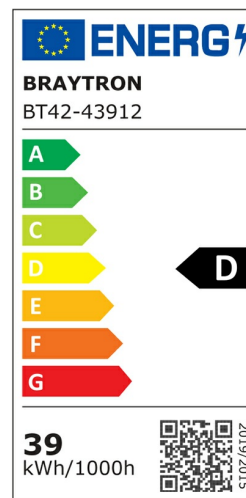

PRODUCT DATASHEET

MODEL NO BT42-43912

DESCRIPTION BRY-ST95-39W-GRY-4000K-IP66-STREET LIGHT

Luminare is intended to use in outdoor applications

General Characteristics

Model No	:	BT42-43912
Main Family	:	Outdoor Lighting
Sub Family	:	LED Street Light
Type	:	Street
Body Color	:	Grey
Lamp Shape	:	Non-Directional
Dimmable	:	Not-Dimmable
Light Source	:	LED
Warranty	:	5 years
Class	:	Class I
IP	:	IP66
IK	:	IK08

Electrical Characteristics

Lifetime	:	50000 h
Voltage	:	120-277VAC
Power Factor	:	>0,9
Material	:	Aluminium
Working Temperature	:	-20 C+40 C
Frequency	:	50-60 Hz

Package Informations

N.W.	:	5,40 kgs
G.W.	:	6,50 kgs
PCS/CTN	:	3 pcs
Length	:	460 mm
Width	:	390 mm
Height	:	230 mm
EAN	:	5949097737848

Product Characteristics

Wattage	:	39 w
Color Temperature	:	4000K
Quse Lumen	:	5500 lm
Color Rendering Index (CRI)	:	>70
Energy Efficiency Level	:	D
Beam Angle	:	70x140° Degrees
Color Category	:	Natural White