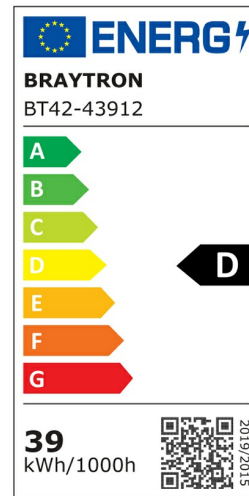

Braytron

PRODUCT DATASHEET

MODEL NO BT42-43912

DESCRIPTION BRY-ST95-39W-GRY-4000K-IP66-LED STREET LIGHT

Luminare is intended to use in outdoor applications

BRAYTRON SRL

Bulavardul Iuliu Maniu, Nr.616, Sector 6, 061129, Bucuresti-ROMANIA

info@braytron.com

www.braytron.com