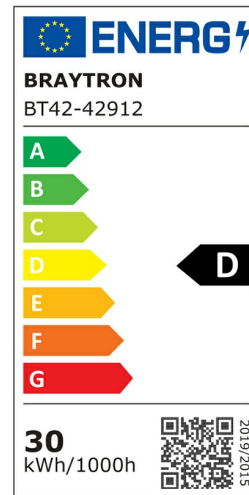

## PRODUCT DATASHEET

MODEL NO	BT42-42912
DESCRIPTION	BRY-ST95-29,5W-GRY-4000K-IP66- STREET LIGHT

Luminare is intended to use in outdoor applications

### General Characteristics

Model No	:	BT42-42912
Main Family	:	Outdoor Lighting
Sub Family	:	LED Street Light
Type	:	Street
Body Color	:	Grey
Lamp Shape	:	Non-Directional
Dimmable	:	Not-Dimmable
Light Source	:	LED
Warranty	:	5 years
Class	:	Class I
IP	:	IP66
IK	:	IK08

### Electrical Characteristics

Lifetime	:	50000 h
Voltage	:	120-277VAC
Power Factor	:	>0,9
Material	:	Aluminium
Working Temperature	:	-20 C+40 C
Frequency	:	50-60 Hz

### Product Characteristics

Wattage	:	29,5 w
Color Temperature	:	4000K
Quse Lumen	:	4500 lm
Color Rendering Index (CRI)	:	>70
Energy Efficiency Level	:	D
Beam Angle	:	70x140° Degrees
Color Category	:	Natural White