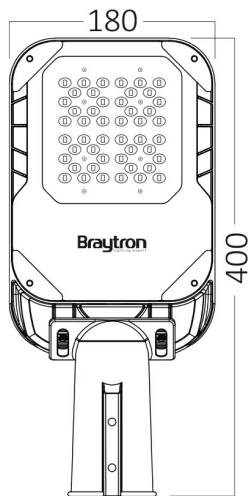

Braytron

PRODUCT DATASHEET

MODEL NO BT42-42912

DESCRIPTION BRY-ST95-29,5W-GRY-4000K-IP66-LED STREET LIGHT

Luminare is intended to use in outdoor applications

BRAYTRON SRL

Bulavardul Iuliu Maniu, Nr.616, Sector 6, 061129, Bucuresti-ROMANIA

Electrical Characteristics

Lifetime	:	50000 h
Voltage	:	120-277VAC
Power Factor	:	>0,9
Material	:	Aluminium
Working Temperature	:	-20 C+40 C
Frequency	:	50-60 Hz

Package Informations

N.W.	:	5,40 kgs
G.W.	:	6,50 kgs
PCS/CTN	:	3 pcs
Length	:	460 mm
Width	:	390 mm
Height	:	230 mm
EAN	:	5949097737831

Product Characteristics

Wattage	:	29,5 w
Color Temperature	:	4000K
Quse Lumen	:	4500 lm
Color Rendering Index (CRI)	:	>70
Energy Efficiency Level	:	D
Beam Angle	:	70x140° Degrees
Color Category	:	Natural White

Dimensions & Weight

P. Length	:	400 mm
P. Width	:	180 mm
P. Height	:	58 mm
Weight	:	1800 gr