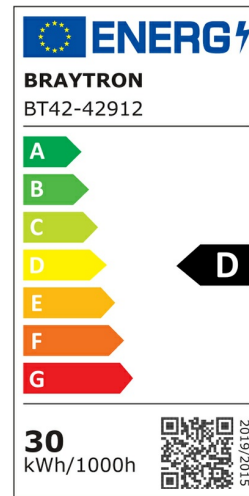

Braytron

PRODUCT DATASHEET

MODEL NO BT42-42912

DESCRIPTION BRY-ST95-29,5W-GRY-4000K-IP66-LED STREET LIGHT

Luminare is intended to use in outdoor applications

BRAYTRON SRL

Bulavardul Iuliu Maniu, Nr.616, Sector 6, 061129, Bucuresti-ROMANIA

info@braytron.com

www.braytron.com

General Characteristics

Model No	:	BT42-42912
Main Family	:	Outdoor Lighting
Sub Family	:	LED Street Light
Type	:	Street
Body Color	:	Grey
Lamp Shape	:	Non-Directional
Dimmable	:	Not-Dimmable
Light Source	:	LED
Warranty	:	5 years
Class	:	Class I
IP	:	IP66
IK	:	IK08

Electrical Characteristics

Lifetime	:	50000 h
Voltage	:	120-277VAC
Power Factor	:	>0,9
Material	:	Aluminium
Working Temperature	:	-20 C+40 C
Frequency	:	50-60 Hz

Package Informations

N.W.	:	5,40 kgs
G.W.	:	6,50 kgs
PCS/CTN	:	3 pcs
Length	:	460 mm
Width	:	390 mm
Height	:	230 mm
EAN	:	5949097737831

Product Characteristics

Wattage	:	29,5 w
Color Temperature	:	4000K
Quse Lumen	:	4500 lm
Color Rendering Index (CRI)	:	>70
Energy Efficiency Level	:	D
Beam Angle	:	70x140° Degrees
Color Category	:	Natural White