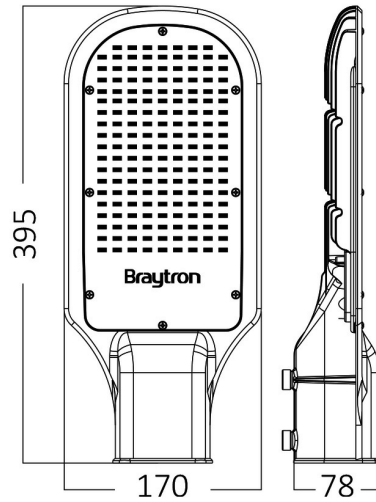

Braytron

PRODUCT DATASHEET

MODEL NO BT42-05032

DESCRIPTION BRY-ST81-50W-GRY-220V-6500K-IP65-LED STREET LIGHT

Luminare is intended to use in outdoor applications

BRAYTRON SRL

Bulavardul Iuliu Maniu, Nr.616, Sector 6, 061129, Bucuresti-ROMANIA

Electrical Characteristics

Lifetime	:	20000 h
Voltage	:	220-240V
Power Factor	:	>0,9
Material	:	Aluminium
Working Temperature	:	-20 C+40 C
Frequency	:	50-60 Hz

Package Informations

N.W.	:	1,17 kgs
G.W.	:	1,50 kgs
PCS/CTN	:	1 pcs
Length	:	400 mm
Width	:	186 mm
Height	:	110 mm
EAN	:	5949097704499

Product Characteristics

Wattage	:	50 w
Color Temperature	:	6500K
Quse Lumen	:	5500 lm
Color Rendering Index (CRI)	:	>70
Energy Efficiency Level	:	E
Beam Angle	:	110° Degrees
Color Category	:	Cool White

Dimensions & Weight

P. Length	:	395 mm
P. Width	:	170 mm
P. Height	:	78 mm
Weight	:	1170 gr