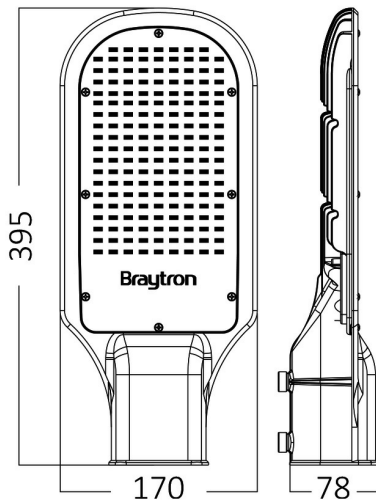

Braytron

PRODUCT DATASHEET

MODEL NO BT42-05032

DESCRIPTION BRY-ST81-50W-GRY-220V-6500K-IP65-LED STREET LIGHT

Luminare is intended to use in outdoor applications

BRAYTRON SRL

Bulavardul Iuliu Maniu, Nr.616, Sector 6, 061129, Bucuresti-ROMANIA

Electrical Characteristics

Lifetime	:	20000 h
Voltage	:	220-240V
Power Factor	:	>0,9
Material	:	Aluminium
Working Temperature	:	-20 C+40 C
Frequency	:	50-60 Hz

Package Informations

N.W.	:	1,17 kgs
G.W.	:	1,50 kgs
PCS/CTN	:	1 pcs
Length	:	400 mm
Width	:	186 mm
Height	:	110 mm
EAN	:	5949097704499

Product Characteristics

Wattage	:	50 w
Color Temperature	:	6500K
Quse Lumen	:	5500 lm
Color Rendering Index (CRI)	:	>70
Energy Efficiency Level	:	E
Beam Angle	:	110° Degrees
Color Category	:	Cool White

Dimensions & Weight

P. Length	:	395 mm
P. Width	:	170 mm
P. Height	:	78 mm
Weight	:	1170 gr