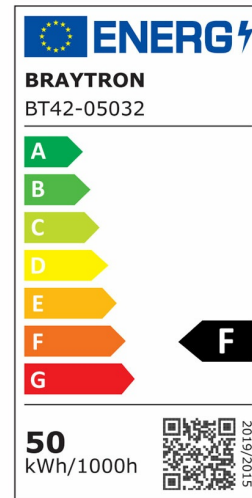

Braytron

PRODUCT DATASHEET

MODEL NO BT42-05032

DESCRIPTION BRY-ST81-50W-GRY-220V-6500K-IP65-LED STREET LIGHT

Luminare is intended to use in outdoor applications

BRAYTRON SRL

Bulavardul Iuliu Maniu, Nr.616, Sector 6, 061129, Bucuresti-ROMANIA

info@braytron.com

www.braytron.com

General Characteristics

Model No	:	BT42-05032
Main Family	:	Outdoor Lighting
Sub Family	:	LED Street Light
Type	:	Street
Body Color	:	Grey
Lamp Shape	:	Non-Directional
Dimmable	:	Not-Dimmable
Light Source	:	LED
Warranty	:	2 years
Class	:	Class I
IP	:	IP65
IK	:	IK06

Electrical Characteristics

Lifetime	:	20000 h
Voltage	:	220-240V
Power Factor	:	>0,9
Material	:	Aluminium
Working Temperature	:	-20 C+40 C
Frequency	:	50-60 Hz

Package Informations

N.W.	:	1,17 kgs
G.W.	:	1,50 kgs
PCS/CTN	:	1 pcs
Length	:	400 mm
Width	:	186 mm
Height	:	110 mm
EAN	:	5949097704499

Product Characteristics

Wattage	:	50 w
Color Temperature	:	6500K
Quse Lumen	:	5500 lm
Color Rendering Index (CRI)	:	>70
Energy Efficiency Level	:	E
Beam Angle	:	110° Degrees
Color Category	:	Cool White