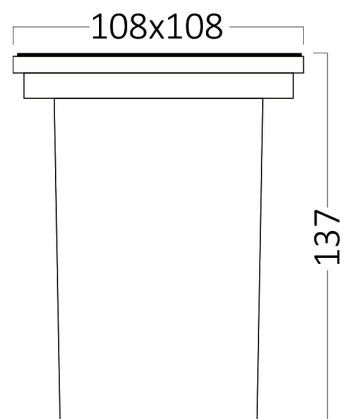

Braytron

PRODUCT DATASHEET

MODEL NO BT27-00111

DESCRIPTION BRY-INDUS-S120-GU10-IP67-UNDERGROUND FIXTURE

Luminare is intended to use in outdoor applications

BRAYTRON SRL

Bulavardul Iuliu Maniu, Nr.616, Sector 6, 061129, Bucuresti-ROMANIA

info@braytron.com

www.braytron.com

Page 1-2