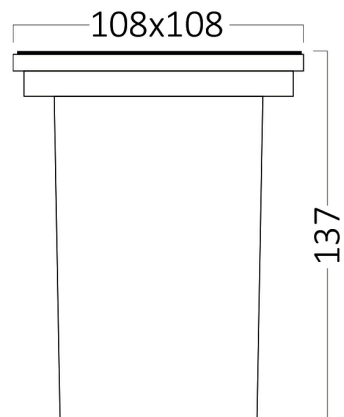

Braytron

PRODUCT DATASHEET

MODEL NO BT27-00111

DESCRIPTION BRY-INDUS-S120-GU10-IP67-UNDERGROUND FIXTURE

Luminare is intended to use in outdoor applications

BRAYTRON SRL

Bulavardul Iuliu Maniu, Nr.616, Sector 6, 061129, Bucuresti-ROMANIA

info@braytron.com

www.braytron.com

Page 1-2