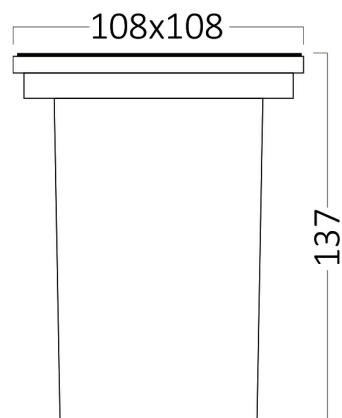

PRODUCT DATASHEET

MODEL NO BT27-00111

DESCRIPTION BRY-INDUS-S120-GU10-IP67-UNDERGROUND FIXTURE

Luminare is intended to use in outdoor applications

General Characteristics

Model No	:	BT27-00111
Main Family	:	Outdoor Lighting
Sub Family	:	Underground Light
Type	:	Underground Light
Body Color	:	Nickel
Lamp Shape	:	N/A
Light Source	:	N/A
Socket	:	1xGU10
Warranty	:	2 years
Class	:	Class I
IP	:	IP67
IK	:	IK06

Electrical Characteristics

Voltage	:	220-240V
Material	:	Stainless Steel
Working Temperature	:	-20 C+40 C
Frequency	:	50-60 Hz

Package Informations

N.W.	:	5,75 kgs
G.W.	:	6,70 kgs
PCS/CTN	:	10 pcs
Length	:	595 mm
Width	:	170 mm
Height	:	250 mm
EAN	:	5949097730245

Product Characteristics

Wattage	:	Max 1x35 w
---------	---	------------

Dimensions & Weight

P. Length	:	108 mm
P. Width	:	108 mm
P. Height	:	137 mm
Weight	:	575 gr