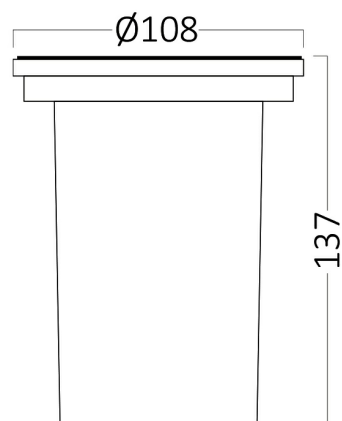

PRODUCT DATASHEET

MODEL NO BT27-00101

DESCRIPTION BRY-INDUS-R120-GU10-IP67-UNDERGROUND FIXTURE

Luminare is intended to use in outdoor applications

General Characteristics

Model No	:	BT27-00101
Main Family	:	Outdoor Lighting
Sub Family	:	Underground Light
Type	:	Underground Light
Body Color	:	Nickel
Lamp Shape	:	N/A
Light Source	:	N/A
Socket	:	1xGU10
Warranty	:	2 years
Class	:	Class I
IP	:	IP67
IK	:	IK06

Electrical Characteristics

Voltage	:	220-240V
Material	:	Stainless Steel
Working Temperature	:	-20 C+40 C
Frequency	:	50-60 Hz

Package Informations

N.W.	:	4,75 kgs
G.W.	:	5,85 kgs
PCS/CTN	:	10 pcs
Length	:	595 mm
Width	:	170 mm
Height	:	250 mm
EAN	:	5949097730238

Product Characteristics

Wattage	:	Max 1x35 w
---------	---	------------

Dimensions & Weight

Diameter	:	108 mm
P. Height	:	137 mm
Weight	:	475 gr