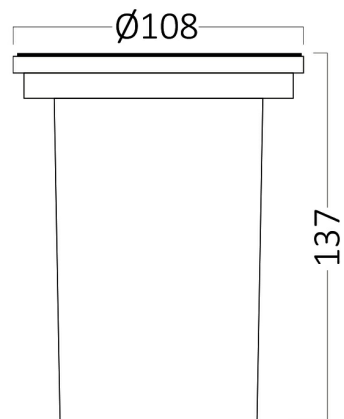

Braytron

PRODUCT DATASHEET

MODEL NO BT27-00101

DESCRIPTION BRY-INDUS-R120-GU10-IP67-UNDERGROUND FIXTURE

Luminare is intended to use in outdoor applications

BRAYTRON SRL

Bulavardul Iuliu Maniu, Nr.616, Sector 6, 061129, Bucuresti-ROMANIA

info@braytron.com

www.braytron.com

Page 1-2