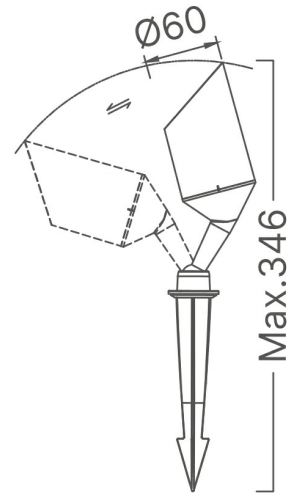

Braytron

PRODUCT DATASHEET

MODEL NO BT25-00351

DESCRIPTION BRY-SPOTLUX-GU10-GRY-PLS-IP65-LED SPIKE LIGHT

Luminare is intended to use in outdoor applications

BRAYTRON SRL

Bulavardul Iuliu Maniu, Nr.616, Sector 6, 061129, Bucuresti-ROMANIA

info@braytron.com

www.braytron.com

Page 1-2

General Characteristics

Model No	:	BT25-00351
Main Family	:	Outdoor Lighting
Sub Family	:	Spike Light
Type	:	Spike
Body Color	:	Black
Lamp Shape	:	N/A
Light Source	:	Socket
Socket	:	GU10
Warranty	:	2 Years
Class	:	CLASS II
IP	:	IP65
IK	:	IK04

Electrical Characteristics

Voltage	:	220-240V 50/60Hz
Material	:	PC-Glass
Working Temperature	:	-20°C ~ +40°C
Frequency	:	50/60Hz

Package Informations

N.W.	:	7,8 kgs
G.W.	:	10,8 kgs
PCS/CTN	:	50
Length	:	39,5 cm
Width	:	35,5 cm
Height	:	52,5 cm
EAN	:	5949097709999

Product Characteristics

Wattage	:	Max.1x10 w
---------	---	------------

Dimensions & Weight

Diameter	:	60 mm
P. Height	:	346 mm
Weight	:	156 gr