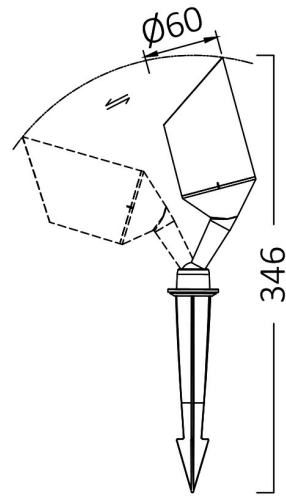

Braytron

PRODUCT DATASHEET

MODEL NO BT25-00351

DESCRIPTION BRY-SPOTLUX-GU10-GRY-PLS-IP65-LED SPIKE LIGHT

Luminare is intended to use in outdoor applications

BRAYTRON SRL

Bulavardul Iuliu Maniu, Nr.616, Sector 6, 061129, Bucuresti-ROMANIA

info@braytron.com

www.braytron.com

Page 1-2

General Characteristics

Model No	:	BT25-00351
Main Family	:	Outdoor Lighting
Sub Family	:	Spike Light
Type	:	Spike
Body Color	:	Black
Lamp Shape	:	N/A
Light Source	:	Socket
Socket	:	1xGU10
Warranty	:	2 years
Class	:	Class II
IP	:	IP65
IK	:	IK07

Electrical Characteristics

Voltage	:	220-240V
Material	:	PC
Working Temperature	:	-20 C+40 C
Frequency	:	50-60 Hz

Package Informations

N.W.	:	7,00 kgs
G.W.	:	10,10 kgs
PCS/CTN	:	50 pcs
Length	:	395 mm
Width	:	360 mm
Height	:	525 mm
EAN	:	5949097709999

Product Characteristics

Wattage	:	Max 1x35 w
---------	---	------------

Dimensions & Weight

Diameter	:	60 mm
P. Height	:	346 mm
Weight	:	140 gr