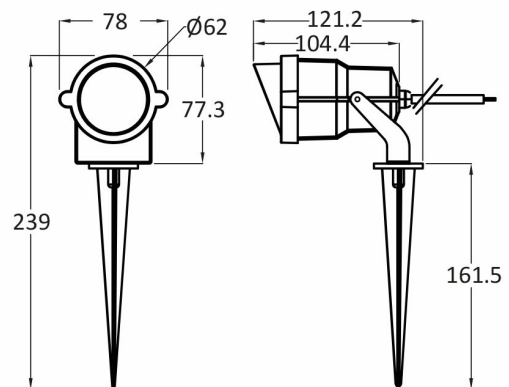

Braytron

PRODUCT DATASHEET

MODEL NO BT25-00172

DESCRIPTION BRY-SPOTLUX-9W-GRY-AMB-IP65-LED SPIKE LIGHT

IP65

Luminare is intended to use in outdoor applications

BRAYTRON SRL

Bulavardul Iuliu Maniu, Nr.616, Sector 6, 061129, Bucuresti-ROMANIA

info@braytron.com

www.braytron.com

Page 1-2

General Characteristics

Model No	:	BT25-00172
Main Family	:	Outdoor Lighting
Sub Family	:	Spike Light
Type	:	Spike
Body Color	:	Grey
Lamp Shape	:	Directional
Dimmable	:	Not-Dimmable
Light Source	:	LED
Warranty	:	2 years
Class	:	Class I
IP	:	IP65
IK	:	IK08

Electrical Characteristics

Lifetime	:	20000 h
Voltage	:	220-240V
Power Factor	:	>0,5
Material	:	Aluminium
Working Temperature	:	-20 C+40 C
Frequency	:	50-60 Hz

Package Informations

N.W.	:	4,00 kgs
G.W.	:	6,00 kgs
PCS/CTN	:	20 pcs
Length	:	355 mm
Width	:	325 mm
Height	:	180 mm
EAN	:	5949097721311

Product Characteristics

Wattage	:	9 w
Color Temperature	:	Amber
Beam Angle	:	60° Degrees

Dimensions & Weight

Diameter	:	62 mm
P. Width	:	78 mm
P. Height	:	239 mm
Weight	:	200 gr