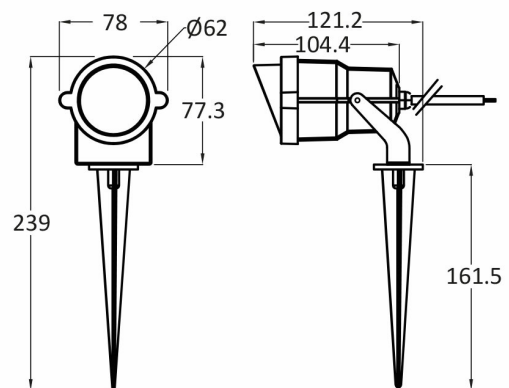

PRODUCT DATASHEET

MODEL NO BT25-00172

DESCRIPTION BRY-SPOTLUX-9W-GRY-AMB-IP65-LED SPIKE LIGHT

Luminare is intended to use in outdoor applications

General Characteristics

Model No	:	BT25-00172
Main Family	:	Outdoor Lighting
Sub Family	:	Spike Light
Type	:	Spike
Body Color	:	Grey
Lamp Shape	:	Directional
Dimmable	:	Not-Dimmable
Light Source	:	LED
Warranty	:	2 years
Class	:	Class I
IP	:	IP65
IK	:	IK08

Electrical Characteristics

Lifetime	:	20000 h
Voltage	:	220-240V
Power Factor	:	>0,5
Material	:	Aluminium
Working Temperature	:	-20 C+40 C
Frequency	:	50-60 Hz

Package Informations

N.W.	:	4,00 kgs
G.W.	:	6,00 kgs
PCS/CTN	:	20 pcs
Length	:	355 mm
Width	:	325 mm
Height	:	180 mm
EAN	:	5949097721311

Product Characteristics

Wattage	:	9 w
Color Temperature	:	Amber
Beam Angle	:	60° Degrees

Dimensions & Weight

Diameter	:	62 mm
P. Width	:	78 mm
P. Height	:	239 mm
Weight	:	200 gr