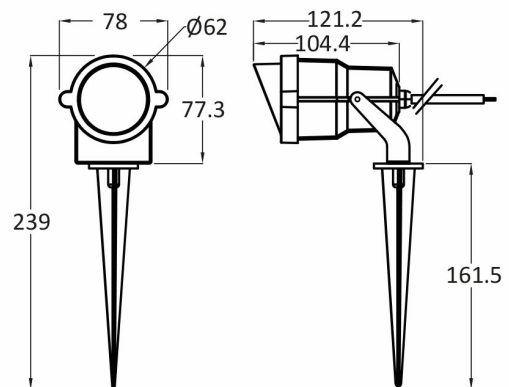

Braytron

PRODUCT DATASHEET

MODEL NO BT25-00172

DESCRIPTION BRY-SPOTLUX-9W-GRY-AMB-IP65-LED SPIKE LIGHT

Luminare is intended to use in outdoor applications

BRAYTRON SRL

Bulavardul iuliu maniu, Nr.616, Sector 6, 061129, Bucuresti-ROMANIA

info@braytron.com

www.braytron.com

Page 1-2