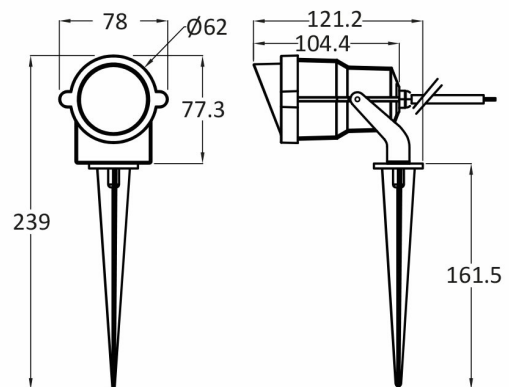

Braytron

PRODUCT DATASHEET

MODEL NO BT25-00152

DESCRIPTION BRY-SPOTLUX-9W-GRY-GRN-IP65-LED SPIKE LIGHT

Luminare is intended to use in outdoor applications

BRAYTRON SRL

Bulaverdul iuliu maniu, Nr.616, Sector 6, 061129, Bucuresti-ROMANIA

info@braytron.com

www.braytron.com

Page 1-2