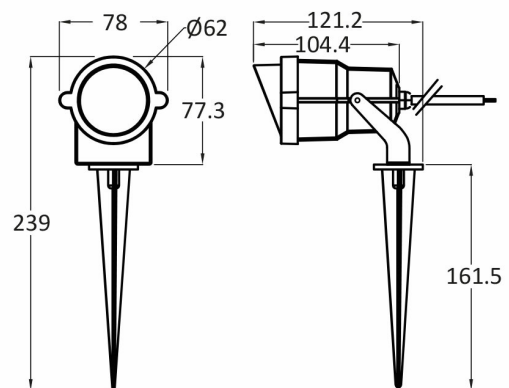

PRODUCT DATASHEET

MODEL NO BT25-00152

DESCRIPTION BRY-SPOTLUX-9W-GRY-GRN-IP65-LED SPIKE LIGHT

Luminare is intended to use in outdoor applications

General Characteristics

| | | |
|--------------|---|------------------|
| Model No | : | BT25-00152 |
| Main Family | : | Outdoor Lighting |
| Sub Family | : | Spike Light |
| Type | : | Spike |
| Body Color | : | Grey |
| Lamp Shape | : | Directional |
| Dimmable | : | Not-Dimmable |
| Light Source | : | LED |
| Warranty | : | 2 years |
| Class | : | Class I |
| IP | : | IP65 |
| IK | : | IK08 |

Electrical Characteristics

| | | |
|---------------------|---|------------|
| Lifetime | : | 20000 h |
| Voltage | : | 220-240V |
| Power Factor | : | >0,5 |
| Material | : | Aluminium |
| Working Temperature | : | -20 C+40 C |
| Frequency | : | 50-60 Hz |

Package Informations

| | | |
|---------|---|---------------|
| N.W. | : | 4,00 kgs |
| G.W. | : | 6,00 kgs |
| PCS/CTN | : | 20 pcs |
| Length | : | 355 mm |
| Width | : | 325 mm |
| Height | : | 180 mm |
| EAN | : | 5949097702464 |

Product Characteristics

| | | |
|-------------------|---|-------------|
| Wattage | : | 9 w |
| Color Temperature | : | Green |
| Beam Angle | : | 60° Degrees |

Dimensions & Weight

| | | |
|-----------|---|--------|
| Diameter | : | 62 mm |
| P. Width | : | 78 mm |
| P. Height | : | 239 mm |
| Weight | : | 200 gr |