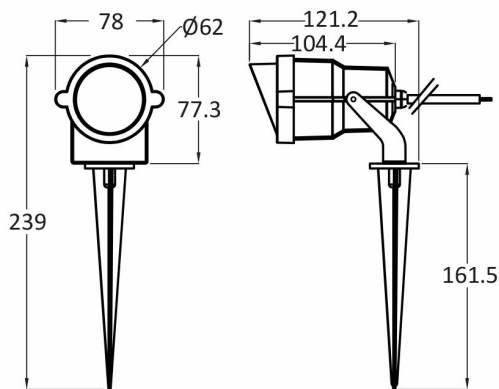

Braytron

PRODUCT DATASHEET

MODEL NO BT25-00132

DESCRIPTION BRY-SPOTLUX-9W-GRY-6500K-IP65-LED SPIKE LIGHT

Luminare is intended to use in outdoor applications

BRAYTRON SRL

Bulaverdul iuliu maniu, Nr.616, Sector 6, 061129, Bucuresti-ROMANIA

Electrical Characteristics

Lifetime	:	20000 h
Voltage	:	220-240V
Power Factor	:	>0,5
Material	:	Aluminium
Working Temperature	:	-20 C+40 C
Frequency	:	50-60 Hz

Package Informations

N.W.	:	4,00 kgs
G.W.	:	6,00 kgs
PCS/CTN	:	20 pcs
Length	:	355 mm
Width	:	325 mm
Height	:	180 mm
EAN	:	5949097702457

Product Characteristics

Wattage	:	9 w
Color Temperature	:	6500K
Quse Lumen	:	680 lm
Color Rendering Index (CRI)	:	>80
Energy Efficiency Level	:	F
Beam Angle	:	60° Degrees
Color Category	:	Cool White

Dimensions & Weight

Diameter	:	62 mm
P. Width	:	78 mm
P. Height	:	239 mm
Weight	:	200 gr