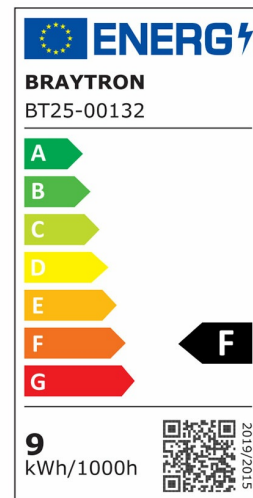

Braytron

PRODUCT DATASHEET

MODEL NO BT25-00132

DESCRIPTION BRY-SPOTLUX-9W-GRY-6500K-IP65-LED SPIKE LIGHT

Luminare is intended to use in outdoor applications

BRAYTRON SRL

Bulaverdul iuliu maniu, Nr.616, Sector 6, 061129, Bucuresti-ROMANIA

info@braytron.com

www.braytron.com

General Characteristics

Model No	:	BT25-00132
Main Family	:	Outdoor Lighting
Sub Family	:	Spike Light
Type	:	Spike
Body Color	:	Grey
Lamp Shape	:	Directional
Dimmable	:	Not-Dimmable
Light Source	:	LED
Warranty	:	2 years
Class	:	Class I
IP	:	IP65
IK	:	IK08

Electrical Characteristics

Lifetime	:	20000 h
Voltage	:	220-240V
Power Factor	:	>0,5
Material	:	Aluminium
Working Temperature	:	-20 C+40 C
Frequency	:	50-60 Hz

Package Informations

N.W.	:	4,00 kgs
G.W.	:	6,00 kgs
PCS/CTN	:	20 pcs
Length	:	355 mm
Width	:	325 mm
Height	:	180 mm
EAN	:	5949097702457

Product Characteristics

Wattage	:	9 w
Color Temperature	:	6500K
Quse Lumen	:	680 lm
Color Rendering Index (CRI)	:	>80
Energy Efficiency Level	:	F
Beam Angle	:	60° Degrees
Color Category	:	Cool White

Dimensions & Weight