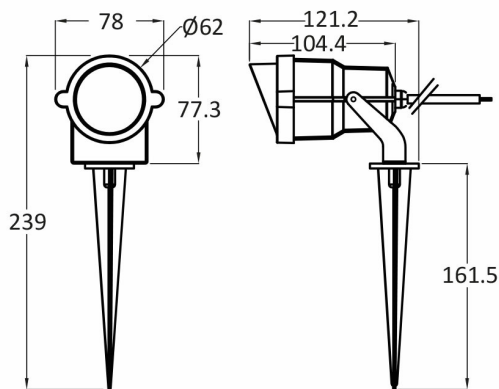

Braytron

PRODUCT DATASHEET

MODEL NO BT25-00132

DESCRIPTION BRY-SPOTLUX-9W-GRY-6500K-IP65-LED SPIKE LIGHT

Luminare is intended to use in outdoor applications

BRAYTRON SRL

Bulavardul iuliu maniu, Nr.616, Sector 6, 061129, Bucuresti-ROMANIA

info@braytron.com

www.braytron.com