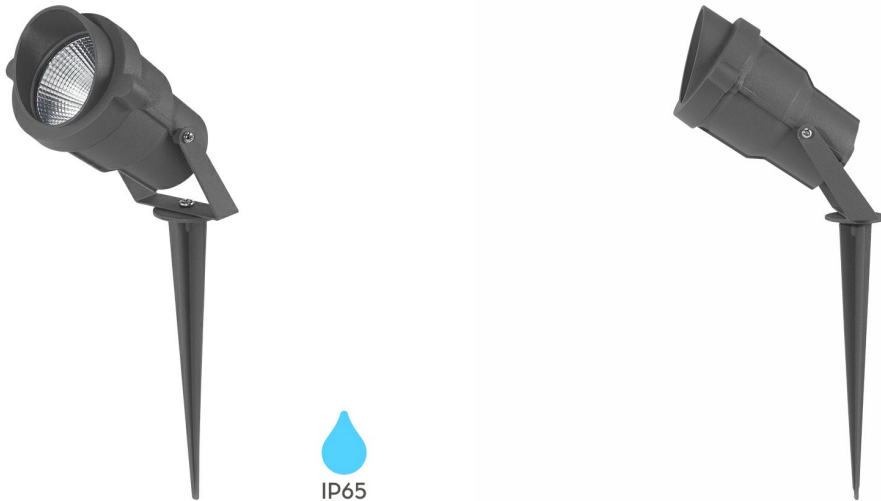

Braytron

PRODUCT DATASHEET

MODEL NO BT25-00132

DESCRIPTION BRY-SPOTLUX-9W-GRY-6500K-IP65-LED SPIKE LIGHT

Luminare is intended to use in outdoor applications

BRAYTRON SRL

Bulaverdul iuliu maniu, Nr.616, Sector 6, 061129, Bucuresti-ROMANIA

info@braytron.com

www.braytron.com

General Characteristics

Model No	:	BT25-00132
Main Family	:	Outdoor Lighting
Sub Family	:	Spike Light
Type	:	Spike
Body Color	:	Grey
Lamp Shape	:	Directional
Dimmable	:	Not-Dimmable
Light Source	:	LED
Warranty	:	2 years
Class	:	Class I
IP	:	IP65
IK	:	IK08

Product Characteristics

Wattage	:	9 w
Color Temperature	:	6500K
Quse Lumen	:	680 lm
Color Rendering Index (CRI)	:	>80
Energy Efficiency Level	:	F
Beam Angle	:	60° Degrees
Color Category	:	Cool White

Dimensions & Weight

Diameter	:	62 mm
P. Width	:	78 mm
P. Height	:	239 mm
Weight	:	200 gr