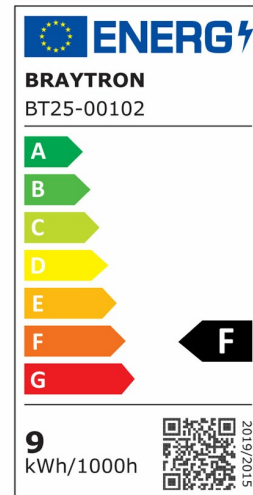

PRODUCT DATASHEET

MODEL NO

BT25-00102

DESCRIPTION

BRY-SPOTLUX-9W-GRY-3000K-IP65-LED SPIKE LIGHT

Luminare is intended to use in outdoor applications

General Characteristics

Model No	:	BT25-00102
Main Family	:	Outdoor Lighting
Sub Family	:	Spike Light
Type	:	Spike
Body Color	:	Grey
Lamp Shape	:	Directional
Dimmable	:	Not-Dimmable
Light Source	:	LED
Warranty	:	2 years
Class	:	Class I
IP	:	IP65
IK	:	IK08

Electrical Characteristics

Lifetime	:	20000 h
Voltage	:	220-240V
Power Factor	:	>0,5
Material	:	Aluminium
Working Temperature	:	-20 C+40 C
Frequency	:	50-60 Hz

Package Informations

N.W.	:	4,00 kgs
G.W.	:	6,00 kgs
PCS/CTN	:	20 pcs
Length	:	355 mm
Width	:	325 mm
Height	:	180 mm
EAN	:	5949097702440

Product Characteristics

Wattage	:	9 w
Color Temperature	:	3000K
Quse Lumen	:	680 lm
Color Rendering Index (CRI)	:	>80
Energy Efficiency Level	:	F
Beam Angle	:	60° Degrees
Color Category	:	Warm White

Dimensions & Weight

Diameter	:	62 mm
P. Width	:	78 mm
P. Height	:	239 mm
Weight	:	200 gr