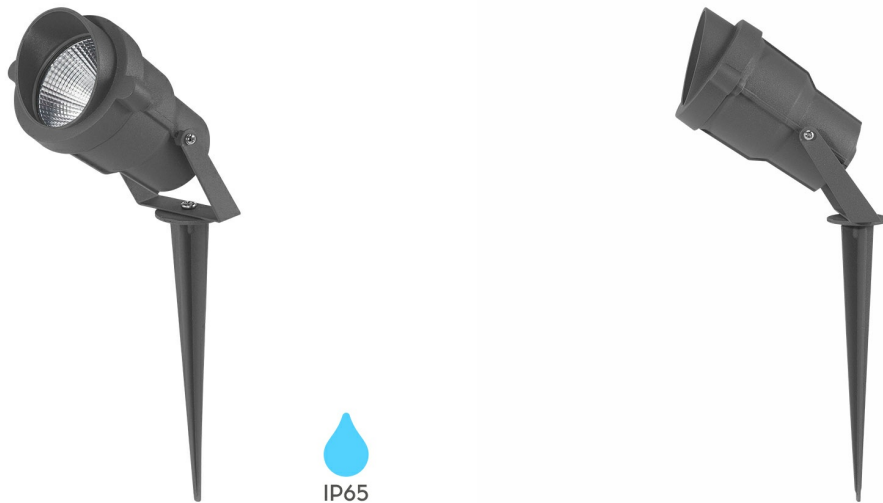

Braytron

PRODUCT DATASHEET

MODEL NO BT25-00102

DESCRIPTION BRY-SPOTLUX-9W-GRY-3000K-IP65-LED SPIKE LIGHT

Luminare is intended to use in outdoor applications

BRAYTRON SRL

Bulaverdul iuliu maniu, Nr.616, Sector 6, 061129, Bucuresti-ROMANIA

info@braytron.com

www.braytron.com

Page 1-2

General Characteristics

Model No	:	BT25-00102
Main Family	:	Outdoor Lighting
Sub Family	:	Spike Light
Type	:	Spike
Body Color	:	Grey
Lamp Shape	:	Directional
Dimmable	:	Not-Dimmable
Light Source	:	LED
Warranty	:	2 years
Class	:	Class I
IP	:	IP65
IK	:	IK08

Product Characteristics

Wattage	:	9 w
Color Temperature	:	3000K
Quse Lumen	:	680 lm
Color Rendering Index (CRI)	:	>80
Energy Efficiency Level	:	F
Beam Angle	:	60° Degrees
Color Category	:	Warm White

Dimensions & Weight

Diameter	:	62 mm
P. Width	:	78 mm
P. Height	:	239 mm
Weight	:	200 gr