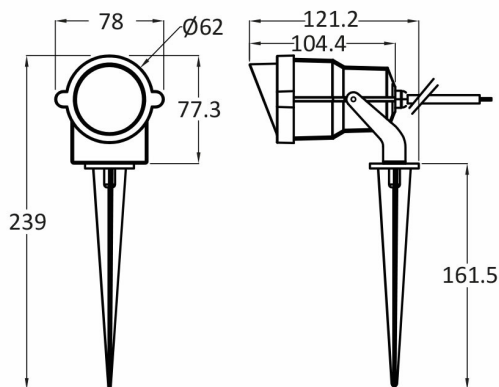

Braytron

PRODUCT DATASHEET

MODEL NO BT25-00102

DESCRIPTION BRY-SPOTLUX-9W-GRY-3000K-IP65-LED SPIKE LIGHT

Luminare is intended to use in outdoor applications

BRAYTRON SRL

Bulaverdul iuliu maniu, Nr.616, Sector 6, 061129, Bucuresti-ROMANIA

Electrical Characteristics

Lifetime	:	20000 h
Voltage	:	220-240V
Power Factor	:	>0,5
Material	:	Aluminium
Working Temperature	:	-20 C+40 C
Frequency	:	50-60 Hz

Package Informations

N.W.	:	4,00 kgs
G.W.	:	6,00 kgs
PCS/CTN	:	20 pcs
Length	:	355 mm
Width	:	325 mm
Height	:	180 mm
EAN	:	5949097702440

Product Characteristics

Wattage	:	9 w
Color Temperature	:	3000K
Quse Lumen	:	680 lm
Color Rendering Index (CRI)	:	>80
Energy Efficiency Level	:	F
Beam Angle	:	60° Degrees
Color Category	:	Warm White

Dimensions & Weight

Diameter	:	62 mm
P. Width	:	78 mm
P. Height	:	239 mm
Weight	:	200 gr