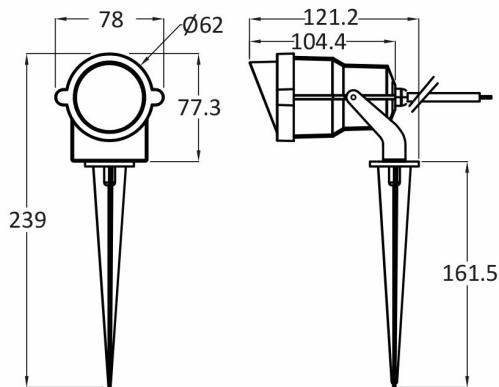

PRODUCT DATASHEET

MODEL NO

BT25-00102

DESCRIPTION

BRY-SPOTLUX-9W-GRY-3000K-IP65-LED SPIKE LIGHT

Luminare is intended to use in outdoor applications

General Characteristics

Model No	:	BT25-00102
Main Family	:	Outdoor Lighting
Sub Family	:	Spike Light
Type	:	Spike
Body Color	:	Grey
Lamp Shape	:	Directional
Dimmable	:	Not-Dimmable
Light Source	:	LED
Warranty	:	2 years
Class	:	Class I
IP	:	IP65
IK	:	IK08

Electrical Characteristics

Lifetime	:	20000 h
Voltage	:	220-240V
Power Factor	:	>0,5
Material	:	Aluminium
Working Temperature	:	-20 C+40 C
Frequency	:	50-60 Hz

Package Informations

N.W.	:	4,00 kgs
G.W.	:	6,00 kgs
PCS/CTN	:	20 pcs
Length	:	355 mm
Width	:	325 mm
Height	:	180 mm
EAN	:	5949097702440

Product Characteristics

Wattage	:	9 w
Color Temperature	:	3000K
Quse Lumen	:	680 lm
Color Rendering Index (CRI)	:	>80
Energy Efficiency Level	:	F
Beam Angle	:	60° Degrees
Color Category	:	Warm White

Dimensions & Weight

Diameter	:	62 mm
P. Width	:	78 mm
P. Height	:	239 mm
Weight	:	200 gr