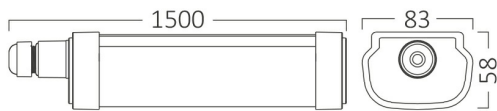

## PRODUCT DATASHEET

MODEL NO BT07-61530

DESCRIPTION BRY-PROLINE-IPG-B-85W-6500K-IP65-WATERPROOF LIGHT

Luminare is intended to use in outdoor applications  
Connection: Up to 2 pcs linkable

### General Characteristics

Model No	:	BT07-61530
Main Family	:	Outdoor Lighting
Sub Family	:	LED Waterproof Light
Type	:	Waterproof
Body Color	:	White
Lamp Shape	:	Non-Directional
Dimmable	:	Not-Dimmable
Light Source	:	LED
Warranty	:	2 years
Class	:	Class II
IP	:	IP65
IK	:	IK06

### Package Informations

N.W.	:	13,70 kgs
G.W.	:	17,05 kgs
PCS/CTN	:	20 pcs
Length	:	1530 mm
Width	:	375 mm
Height	:	330 mm
EAN	:	5949097724633

### Dimensions & Weight

P. Length	:	1500 mm
P. Width	:	83 mm
P. Height	:	58 mm
Weight	:	685 gr