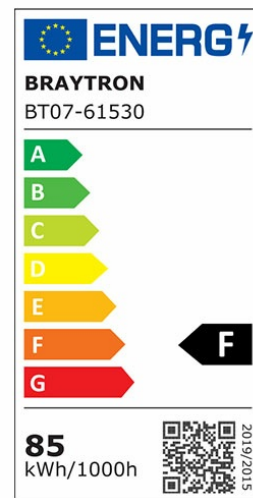

## PRODUCT DATASHEET

MODEL NO BT07-61530

DESCRIPTION BRY-PROLINE-IPG-B-85W-6500K-IP65-WATERPROOF LIGHT

Luminare is intended to use in outdoor applications  
Connection: Up to 2 pcs linkable

### General Characteristics

Model No	:	BT07-61530
Main Family	:	Outdoor Lighting
Sub Family	:	LED Waterproof Light
Type	:	Waterproof
Body Color	:	White
Lamp Shape	:	Non-Directional
Dimmable	:	Not-Dimmable
Light Source	:	LED
Warranty	:	2 years
Class	:	Class II
IP	:	IP65
IK	:	IK06

### Electrical Characteristics

Lifetime	:	20000 h
Voltage	:	220-240V
Power Factor	:	>0,9
Material	:	PC
Working Temperature	:	-20 C+40 C
Frequency	:	50-60 Hz

### Product Characteristics

Wattage	:	85 w
Color Temperature	:	6500K
Quse Lumen	:	8800 lm
Color Rendering Index (CRI)	:	>80
Energy Efficiency Level	:	F
Beam Angle	:	120° Degrees
Color Category	:	Cool White