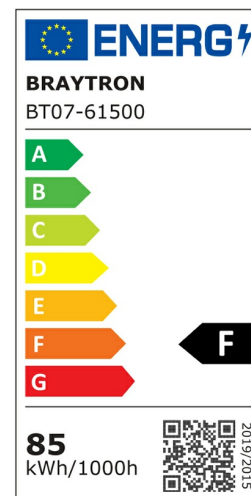

PRODUCT DATASHEET

MODEL NO BT07-61500

DESCRIPTION BRY-PROLINE-IPG-B-85W-3000K-IP65-WATERPROOF LIGHT

Luminare is intended to use in outdoor applications
Connection: Up to 2 pcs linkable

General Characteristics

Model No	:	BT07-61500
Main Family	:	Outdoor Lighting
Sub Family	:	LED Waterproof Light
Type	:	Waterproof
Body Color	:	White
Lamp Shape	:	Non-Directional
Dimmable	:	Not-Dimmable
Light Source	:	LED
Warranty	:	2 years
Class	:	Class II
IP	:	IP65
IK	:	IK06

Electrical Characteristics

Lifetime	:	20000 h
Voltage	:	220-240V
Power Factor	:	>0,9
Material	:	PC
Working Temperature	:	-20 C+40 C
Frequency	:	50-60 Hz

Package Informations

N.W.	:	13,70 kgs
G.W.	:	17,05 kgs
PCS/CTN	:	20 pcs
Length	:	1530 mm
Width	:	375 mm
Height	:	330 mm
EAN	:	5949097724619

Product Characteristics

Wattage	:	85 w
Color Temperature	:	3000K
Quse Lumen	:	8800 lm
Color Rendering Index (CRI)	:	>80
Energy Efficiency Level	:	F
Beam Angle	:	120° Degrees
Color Category	:	Warm White