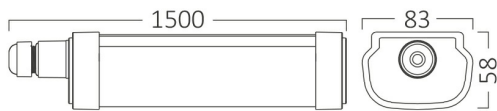

PRODUCT DATASHEET

MODEL NO BT07-61500

DESCRIPTION BRY-PROLINE-IPG-B-85W-3000K-IP65-WATERPROOF LIGHT

Luminare is intended to use in outdoor applications
Connection: Up to 2 pcs linkable

General Characteristics

Electrical Characteristics

Lifetime	:	20000 h
Voltage	:	220-240V
Power Factor	:	>0,9
Material	:	PC
Working Temperature	:	-20 C+40 C
Frequency	:	50-60 Hz

Package Informations

N.W.	:	13,70 kgs
G.W.	:	17,05 kgs
PCS/CTN	:	20 pcs
Length	:	1530 mm
Width	:	375 mm
Height	:	330 mm
EAN	:	5949097724619

Product Characteristics

Wattage	:	85 w
Color Temperature	:	3000K
Quse Lumen	:	8800 lm
Color Rendering Index (CRI)	:	>80
Energy Efficiency Level	:	F
Beam Angle	:	120° Degrees
Color Category	:	Warm White

Dimensions & Weight

P. Length	:	1500 mm
P. Width	:	83 mm
P. Height	:	58 mm
Weight	:	685 gr