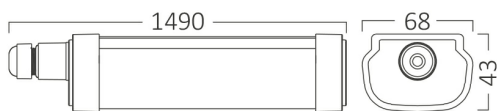

PRODUCT DATASHEET

MODEL NO BT07-31530

DESCRIPTION BRY-PROLINE-IPG-M-60W-6500K-IP65-WATERPROOF LIGHT

Luminare is intended to use in outdoor applications
Connection: Up to 3 pcs linkable

General Characteristics

Electrical Characteristics

Lifetime	:	20000 h
Voltage	:	220-240V
Power Factor	:	>0,9
Material	:	PC
Working Temperature	:	-20 C+40 C
Frequency	:	50-60 Hz

Package Informations

N.W.	:	11,50 kgs
G.W.	:	13,50 kgs
PCS/CTN	:	20 pcs
Length	:	1515 mm
Width	:	320 mm
Height	:	265 mm
EAN	:	5949097720314

Product Characteristics

Wattage	:	60 w
Color Temperature	:	6500K
Quse Lumen	:	6300 lm
Color Rendering Index (CRI)	:	>80
Energy Efficiency Level	:	F
Beam Angle	:	120° Degrees
Color Category	:	Cool White

Dimensions & Weight

P. Length	:	1490 mm
P. Width	:	68 mm
P. Height	:	43 mm
Weight	:	575 gr