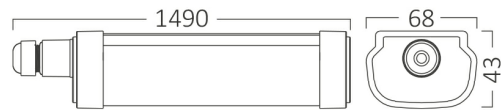

Braytron

PRODUCT DATASHEET

MODEL NO BT07-31530

DESCRIPTION BRY-PROLINE-IPG-M-60W-6500K-IP65-WA.PROOF LIGHT

Braytron

PROLINE IPG M
WATERPROOF LIGHT

Model No:
BT07-31530

60w - 6300lm

💡 Cool Daylight	6500K
📐 Beam angle:	120°
🔗 Linkable:	Max Up To 4 PCS
⚡ Voltage:	220-240V

LED
IP65

PROLINE IPG M
LED WATERPROOF LIGHT

1490 68 43

Luminare is intended to use in outdoor applications
Connection: Up to 3 pcs linkable

Product Characteristics

Wattage	:	60 w
Color Temperature	:	6500K
Quse Lumen	:	6300 lm
Color Rendering Index (CRI)	:	≥80
Energy Efficiency Level	:	F
Beam Angle	:	120°
Color Category	:	Cool White

Dimensions & Weight

P. Length	:	1490 mm
P. Width	:	68 mm
P. Height	:	43 mm
Weight	:	545 gr