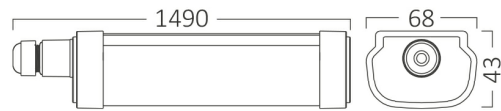

Beam angle: 120°

Linkable: Max Up To  
4 PCS

220-240V

LED  
IP65

PROLINE IPG M  
LED WATERPROOF LIGHT

1490 68 43

Luminare is intended to use in outdoor applications  
Connection: Up to 3 pcs linkable

BRAYTRON SRL

### Package Informations

N.W.	:	10,9 kgs
G.W.	:	13,95 kgs
PCS/CTN	:	20
Length	:	150,5 cm
Width	:	32 cm
Height	:	26,5 cm
EAN	:	5949097720307

### Dimensions & Weight

P. Length	:	1490 mm
P. Width	:	68 mm
P. Height	:	43 mm
Weight	:	545 gr