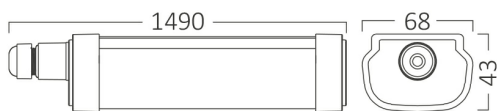

PRODUCT DATASHEET

MODEL NO BT07-31510

DESCRIPTION BRY-PROLINE-IPG-M-60W-4000K-IP65-WATERPROOF LIGHT

Luminare is intended to use in outdoor applications
Connection: Up to 3 pcs linkable

General Characteristics

Electrical Characteristics

Lifetime	:	20000 h
Voltage	:	220-240V
Power Factor	:	>0,9
Material	:	PC
Working Temperature	:	-20 C+40 C
Frequency	:	50-60 Hz

Package Informations

N.W.	:	11,50 kgs
G.W.	:	13,50 kgs
PCS/CTN	:	20 pcs
Length	:	1515 mm
Width	:	320 mm
Height	:	265 mm
EAN	:	5949097720307

Product Characteristics

Wattage	:	60 w
Color Temperature	:	4000K
Quse Lumen	:	6300 lm
Color Rendering Index (CRI)	:	>80
Energy Efficiency Level	:	F
Beam Angle	:	120° Degrees
Color Category	:	Natural White

Dimensions & Weight

P. Length	:	1490 mm
P. Width	:	68 mm
P. Height	:	43 mm
Weight	:	575 gr