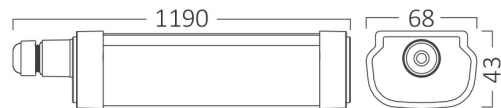

Cool Daylight 6500K

Beam angle: 120°

Linkable: Max Up To 8 PCS

220-240V

LED
IP65

PROLINE IPG M
LED WATERPROOF LIGHT

1190 68 43

Luminare is intended to use in outdoor applications
Connection: Up to 4 pcs linkable

Electrical Characteristics

Lifetime	:	20000 h
Voltage	:	220-240V
Power Factor	:	>0,9
Material	:	PC
Working Temperature	:	-20 C+40 C
Frequency	:	50-60 Hz

Package Informations

N.W.	:	8,60 kgs
G.W.	:	11,00 kgs
PCS/CTN	:	20 pcs
Length	:	1215 mm
Width	:	315 mm
Height	:	265 mm
EAN	:	5949097720291

Dimensions & Weight

P. Length	:	1190 mm
P. Width	:	68 mm
P. Height	:	43 mm
Weight	:	430 gr