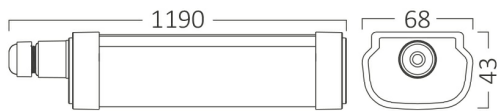

PRODUCT DATASHEET

MODEL NO BT07-31230

DESCRIPTION BRY-PROLINE-IPG-M-40W-6500K-IP65-WATERPROOF LIGHT

Luminare is intended to use in outdoor applications
Connection: Up to 4 pcs linkable

General Characteristics

Electrical Characteristics

Lifetime	:	20000 h
Voltage	:	220-240V
Power Factor	:	>0,9
Material	:	PC
Working Temperature	:	-20 C+40 C
Frequency	:	50-60 Hz

Package Informations

N.W.	:	8,60 kgs
G.W.	:	11,00 kgs
PCS/CTN	:	20 pcs
Length	:	1215 mm
Width	:	315 mm
Height	:	265 mm
EAN	:	5949097720291

Product Characteristics

Wattage	:	40 w
Color Temperature	:	6500K
Quse Lumen	:	4500 lm
Color Rendering Index (CRI)	:	>80
Energy Efficiency Level	:	E
Beam Angle	:	120° Degrees
Color Category	:	Cool White

Dimensions & Weight

P. Length	:	1190 mm
P. Width	:	68 mm
P. Height	:	43 mm
Weight	:	430 gr