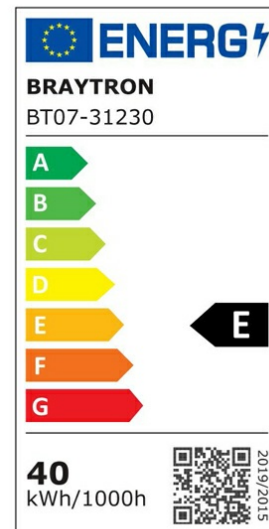

PRODUCT DATASHEET

MODEL NO BT07-31230

DESCRIPTION BRY-PROLINE-IPG-M-40W-6500K-IP65-WATERPROOF LIGHT

Luminare is intended to use in outdoor applications
Connection: Up to 4 pcs linkable

General Characteristics

Model No	:	BT07-31230
Main Family	:	Outdoor Lighting
Sub Family	:	LED Waterproof Light
Type	:	Waterproof
Body Color	:	White
Lamp Shape	:	Non-Directional
Dimmable	:	Not-Dimmable
Light Source	:	LED
Warranty	:	2 years
Class	:	Class II
IP	:	IP65
IK	:	IK06

Electrical Characteristics

Lifetime	:	20000 h
Voltage	:	220-240V
Power Factor	:	>0,9
Material	:	PC
Working Temperature	:	-20 C+40 C
Frequency	:	50-60 Hz

Package Informations

N.W.	:	8,60 kgs
G.W.	:	11,00 kgs
PCS/CTN	:	20 pcs
Length	:	1215 mm
Width	:	315 mm
Height	:	265 mm
EAN	:	5949097720291

Product Characteristics

Wattage	:	40 w
Color Temperature	:	6500K
Quse Lumen	:	4500 lm
Color Rendering Index (CRI)	:	>80
Energy Efficiency Level	:	E
Beam Angle	:	120° Degrees
Color Category	:	Cool White