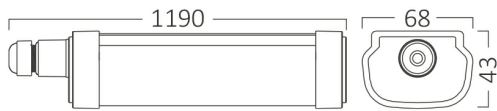

## PRODUCT DATASHEET

MODEL NO BT07-31230

DESCRIPTION BRY-PROLINE-IPG-M-40W-6500K-IP65-WATERPROOF LIGHT

Luminare is intended to use in outdoor applications  
Connection: Up to 4 pcs linkable

BRAYTRON SRL

Bulavardul iuliu maniu, Nr.616, Sector 6, 061129, Bucuresti-ROMANIA

### Package Informations

N.W.	:	8,60 kgs
G.W.	:	11,00 kgs
PCS/CTN	:	20 pcs
Length	:	1215 mm
Width	:	315 mm
Height	:	265 mm
EAN	:	5949097720291

### Product Characteristics

Wattage	:	40 w
Color Temperature	:	6500K
Quse Lumen	:	4500 lm
Color Rendering Index (CRI)	:	>80
Energy Efficiency Level	:	E
Beam Angle	:	120° Degrees
Color Category	:	Cool White

### Dimensions & Weight

P. Length	:	1190 mm
P. Width	:	68 mm
P. Height	:	43 mm
Weight	:	430 gr