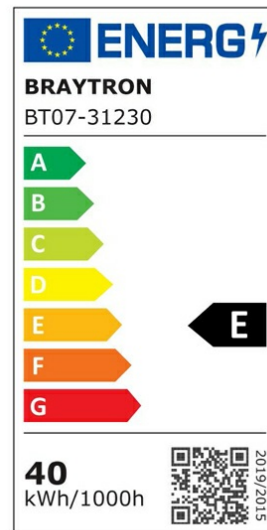

Braytron

PRODUCT DATASHEET

MODEL NO BT07-31230

DESCRIPTION BRY-PROLINE-IPG-M-40W-6500K-IP65-WATERPROOF LIGHT

Luminare is intended to use in outdoor applications
Connection: Up to 4 pcs linkable

BRAYTRON SRL

Bulavardul iuliu maniu, Nr.616, Sector 6, 061129, Bucuresti-ROMANIA

info@braytron.com

www.braytron.com