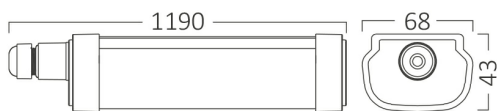

## PRODUCT DATASHEET

MODEL NO BT07-31210

DESCRIPTION BRY-PROLINE-IPG-M-40W-4000K-IP65-WATERPROOF LIGHT

Luminare is intended to use in outdoor applications  
Connection: Up to 4 pcs linkable

### General Characteristics

Model No	:	BT07-31210
Main Family	:	Outdoor Lighting
Sub Family	:	LED Waterproof Light
Type	:	Waterproof
Body Color	:	White
Lamp Shape	:	Non-Directional
Dimmable	:	Not-Dimmable
Light Source	:	LED
Warranty	:	2 years
Class	:	Class II
IP	:	IP65
IK	:	IK06

### Package Informations

N.W.	:	8,60 kgs
G.W.	:	11,00 kgs
PCS/CTN	:	20 pcs
Length	:	1215 mm
Width	:	315 mm
Height	:	265 mm
EAN	:	5949097720284

### Dimensions & Weight

P. Length	:	1190 mm
P. Width	:	68 mm
P. Height	:	43 mm
Weight	:	430 gr