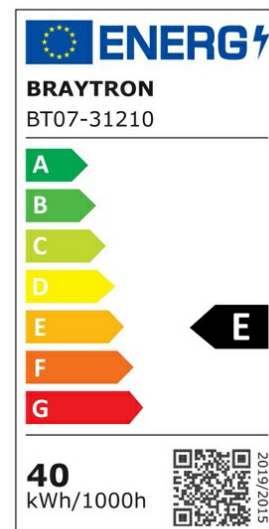

Braytron

PRODUCT DATASHEET

MODEL NO BT07-31210

DESCRIPTION BRY-PROLINE-IPG-M-40W-4000K-IP65-WATERPROOF LIGHT

Luminare is intended to use in outdoor applications
Connection: Up to 4 pcs linkable

BRAYTRON SRL

Electrical Characteristics

Lifetime	:	20000 h
Voltage	:	220-240V
Power Factor	:	>0,9
Material	:	PC
Working Temperature	:	-20 C+40 C
Frequency	:	50-60 Hz

Package Informations

N.W.	:	8,60 kgs
G.W.	:	11,00 kgs
PCS/CTN	:	20 pcs
Length	:	1215 mm
Width	:	315 mm
Height	:	265 mm
EAN	:	5949097720284

Product Characteristics

Wattage	:	40 w
Color Temperature	:	4000K
Quse Lumen	:	4500 lm
Color Rendering Index (CRI)	:	>80
Energy Efficiency Level	:	E
Beam Angle	:	120° Degrees
Color Category	:	Natural White