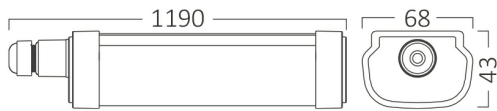

Braytron

PRODUCT DATASHEET

MODEL NO BT07-31210

DESCRIPTION BRY-PROLINE-IPG-M-40W-4000K-IP65-WATERPROOF LIGHT

Luminare is intended to use in outdoor applications
Connection: Up to 4 pcs linkable

BRAYTRON SRL

Electrical Characteristics

Lifetime	:	20000 h
Voltage	:	220-240V
Power Factor	:	>0,9
Material	:	PC
Working Temperature	:	-20 C+40 C
Frequency	:	50-60 Hz

Package Informations

N.W.	:	8,60 kgs
G.W.	:	11,00 kgs
PCS/CTN	:	20 pcs
Length	:	1215 mm
Width	:	315 mm
Height	:	265 mm
EAN	:	5949097720284

Product Characteristics

Wattage	:	40 w
Color Temperature	:	4000K
Quse Lumen	:	4500 lm
Color Rendering Index (CRI)	:	>80
Energy Efficiency Level	:	E
Beam Angle	:	120° Degrees
Color Category	:	Natural White

Dimensions & Weight

P. Length	:	1190 mm
P. Width	:	68 mm
P. Height	:	43 mm
Weight	:	430 gr