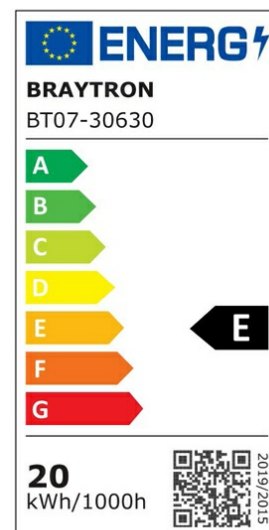

## PRODUCT DATASHEET

MODEL NO BT07-30630

DESCRIPTION BRY-PROLINE-IPG-M-20W-6500K-IP65-WATERPROOF LIGHT

Luminare is intended to use in outdoor applications  
Connection: Up to 8 pcs linkable

### General Characteristics

Model No	:	BT07-30630
Main Family	:	Outdoor Lighting
Sub Family	:	LED Waterproof Light
Type	:	Waterproof
Body Color	:	White
Lamp Shape	:	Non-Directional
Dimmable	:	Not-Dimmable
Light Source	:	LED
Warranty	:	2 years
Class	:	Class II
IP	:	IP65
IK	:	IK06

### Electrical Characteristics

Lifetime	:	20000 h
Voltage	:	220-240V
Power Factor	:	>0,9
Material	:	PC
Working Temperature	:	-20 C+40 C
Frequency	:	50-60 Hz

### Product Characteristics

Wattage	:	20 w
Color Temperature	:	6500K
Quse Lumen	:	2240 lm
Color Rendering Index (CRI)	:	>80
Energy Efficiency Level	:	E
Beam Angle	:	120° Degrees
Color Category	:	Cool White