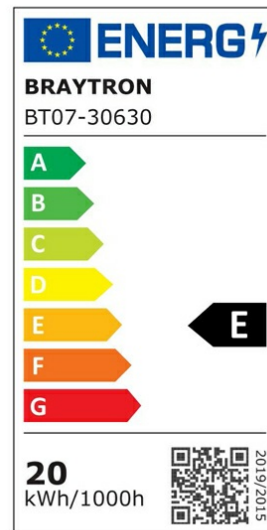

Braytron

PRODUCT DATASHEET

MODEL NO BT07-30630

DESCRIPTION BRY-PROLINE-IPG-M-20W-6500K-IP65-WATERPROOF LIGHT

Luminare is intended to use in outdoor applications
Connection: Up to 8 pcs linkable

BRAYTRON SRL

Bulavardul Iuliu Maniu, Nr.616, Sector 6, 061129, Bucuresti-ROMANIA

info@braytron.com

www.braytron.com

Page 1-2

General Characteristics

Model No	:	BT07-30630
Main Family	:	Outdoor Lighting
Sub Family	:	LED Waterproof Light
Type	:	Waterproof
Body Color	:	White
Lamp Shape	:	Non-Directional
Dimmable	:	Not-Dimmable
Light Source	:	LED
Warranty	:	2 years
Class	:	Class II
IP	:	IP65
IK	:	IK06

Electrical Characteristics

Lifetime	:	20000 h
Voltage	:	220-240V
Power Factor	:	>0,9
Material	:	PC
Working Temperature	:	-20 C+40 C
Frequency	:	50-60 Hz

Package Informations

N.W.	:	4,65 kgs
G.W.	:	6,35 kgs
PCS/CTN	:	20 pcs
Length	:	615 mm
Width	:	315 mm
Height	:	265 mm
EAN	:	5949097720277

Product Characteristics

Wattage	:	20 w
Color Temperature	:	6500K
Quse Lumen	:	2240 lm
Color Rendering Index (CRI)	:	>80
Energy Efficiency Level	:	E
Beam Angle	:	120° Degrees
Color Category	:	Cool White