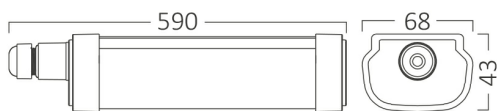

PRODUCT DATASHEET

MODEL NO BT07-30630

DESCRIPTION BRY-PROLINE-IPG-M-20W-6500K-IP65-WATERPROOF LIGHT

Luminare is intended to use in outdoor applications
Connection: Up to 8 pcs linkable

General Characteristics

Model No	:	BT07-30630
Main Family	:	Outdoor Lighting
Sub Family	:	LED Waterproof Light
Type	:	Waterproof
Body Color	:	White
Lamp Shape	:	Non-Directional
Dimmable	:	Not-Dimmable
Light Source	:	LED
Warranty	:	2 years
Class	:	Class II
IP	:	IP65
IK	:	IK06

Electrical Characteristics

Lifetime	:	20000 h
Voltage	:	220-240V
Power Factor	:	>0,9
Material	:	PC
Working Temperature	:	-20 C+40 C
Frequency	:	50-60 Hz

Package Informations

N.W.	:	4,65 kgs
G.W.	:	6,35 kgs
PCS/CTN	:	20 pcs
Length	:	615 mm
Width	:	315 mm
Height	:	265 mm
EAN	:	5949097720277

Dimensions & Weight

P. Length	:	590 mm
P. Width	:	68 mm
P. Height	:	43 mm
Weight	:	235 gr