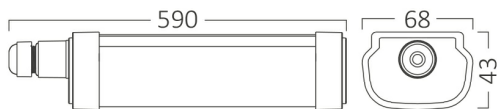

## PRODUCT DATASHEET

MODEL NO BT07-30630

DESCRIPTION BRY-PROLINE-IPG-M-20W-6500K-IP65-WATERPROOF LIGHT

Luminare is intended to use in outdoor applications  
Connection: Up to 8 pcs linkable

### General Characteristics

Model No	:	BT07-30630
Main Family	:	Outdoor Lighting
Sub Family	:	LED Waterproof Light
Type	:	Waterproof
Body Color	:	White
Lamp Shape	:	Non-Directional
Dimmable	:	Not-Dimmable
Light Source	:	LED
Warranty	:	2 years
Class	:	Class II
IP	:	IP65
IK	:	IK06

### Package Informations

N.W.	:	4,65 kgs
G.W.	:	6,35 kgs
PCS/CTN	:	20 pcs
Length	:	615 mm
Width	:	315 mm
Height	:	265 mm
EAN	:	5949097720277

### Dimensions & Weight

P. Length	:	590 mm
P. Width	:	68 mm
P. Height	:	43 mm
Weight	:	235 gr