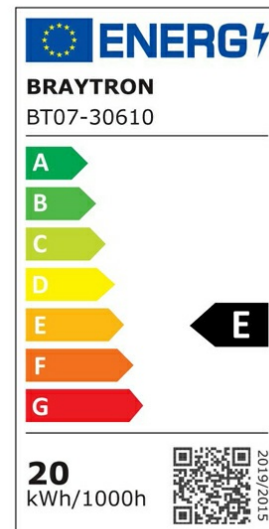

PRODUCT DATASHEET

MODEL NO BT07-30610

DESCRIPTION BRY-PROLINE-IPG-M-20W-4000K-IP65-WATERPROOF LIGHT

Luminare is intended to use in outdoor applications
Connection: Up to 8 pcs linkable

General Characteristics

Model No	:	BT07-30610
Main Family	:	Outdoor Lighting
Sub Family	:	LED Waterproof Light
Type	:	Waterproof
Body Color	:	White
Lamp Shape	:	Non-Directional
Dimmable	:	Not-Dimmable
Light Source	:	LED
Warranty	:	2 years
Class	:	Class II
IP	:	IP65
IK	:	IK06

Electrical Characteristics

Lifetime	:	20000 h
Voltage	:	220-240V
Power Factor	:	>0,9
Material	:	PC
Working Temperature	:	-20 C+40 C
Frequency	:	50-60 Hz

Package Informations

N.W.	:	4,65 kgs
G.W.	:	6,35 kgs
PCS/CTN	:	20 pcs
Length	:	615 mm
Width	:	315 mm
Height	:	265 mm
EAN	:	5949097720260

Product Characteristics

Wattage	:	20 w
Color Temperature	:	4000K
Quse Lumen	:	2240 lm
Color Rendering Index (CRI)	:	>80
Energy Efficiency Level	:	E
Beam Angle	:	120° Degrees
Color Category	:	Natural White